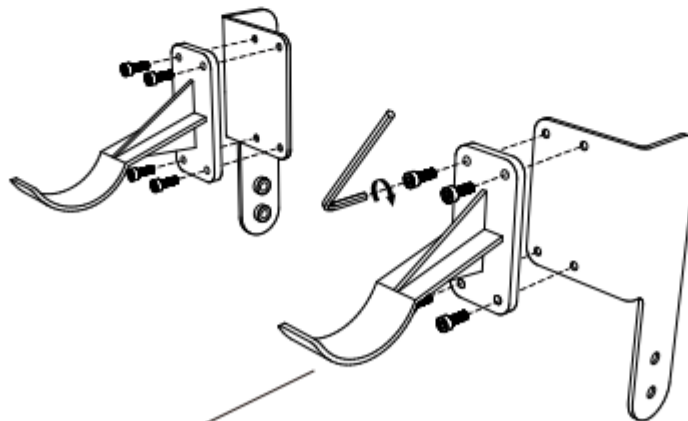

5mm Hex Key
F523

8x

Screw cap
E123

Option A - Top mount

1

Not included: Mounting brackets are included in Condor MT600

2

3

4

5

Option B - Bottom mount

1

Not included: Mounting brackets are included in Condor MT600

2

3

4