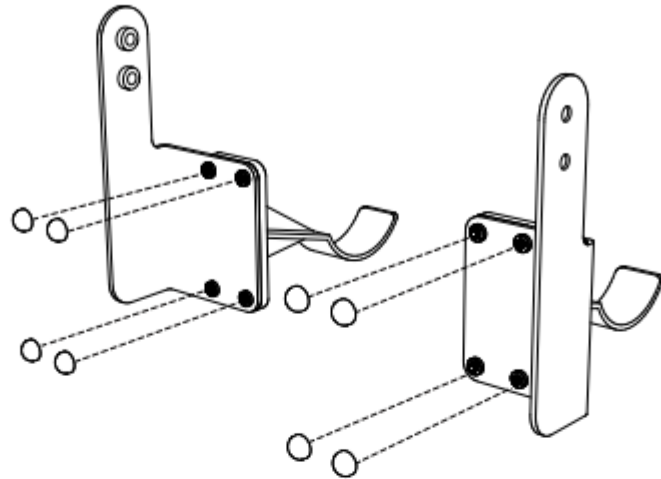

5mm Hex Key
F523

8x

Screw cap
E123

Option A - Top mount

1

Not included: Mounting brackets are included in Condor MT600

2

3

4

5

Option B - Bottom mount

1

Not included: Mounting brackets are included in Condor MT600

2

3

4