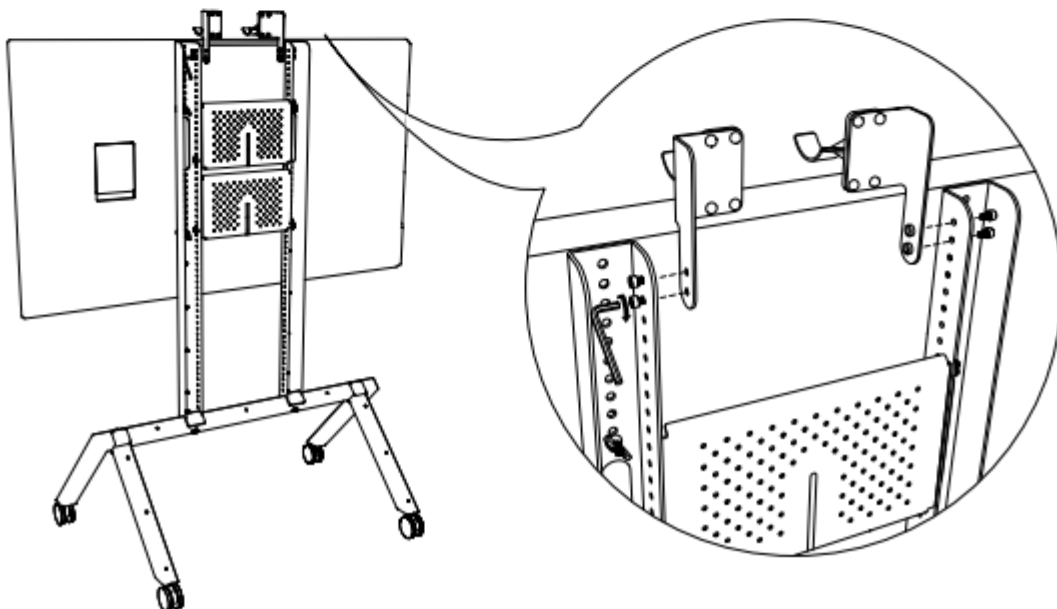

5mm Hex Key
F523

8x

Screw cap
E123

Option A - Top mount

1

Not included: Mounting brackets are included in Condor MT600

2

3