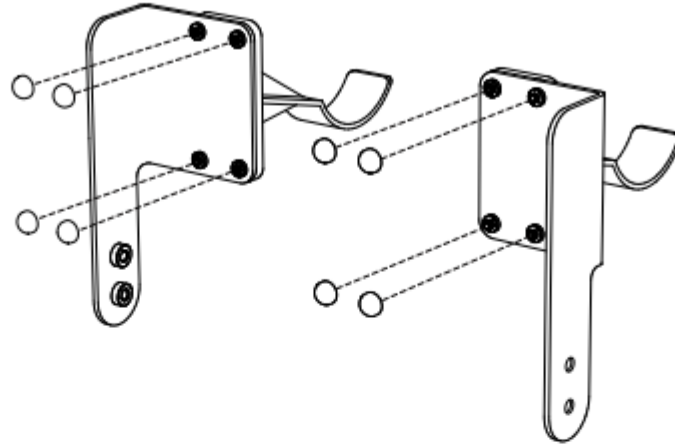

5mm Hex Key
F523

8x

Screw cap
E123

Option A - Top mount

1

Not included: Mounting brackets are included in Condor MT600

2

3