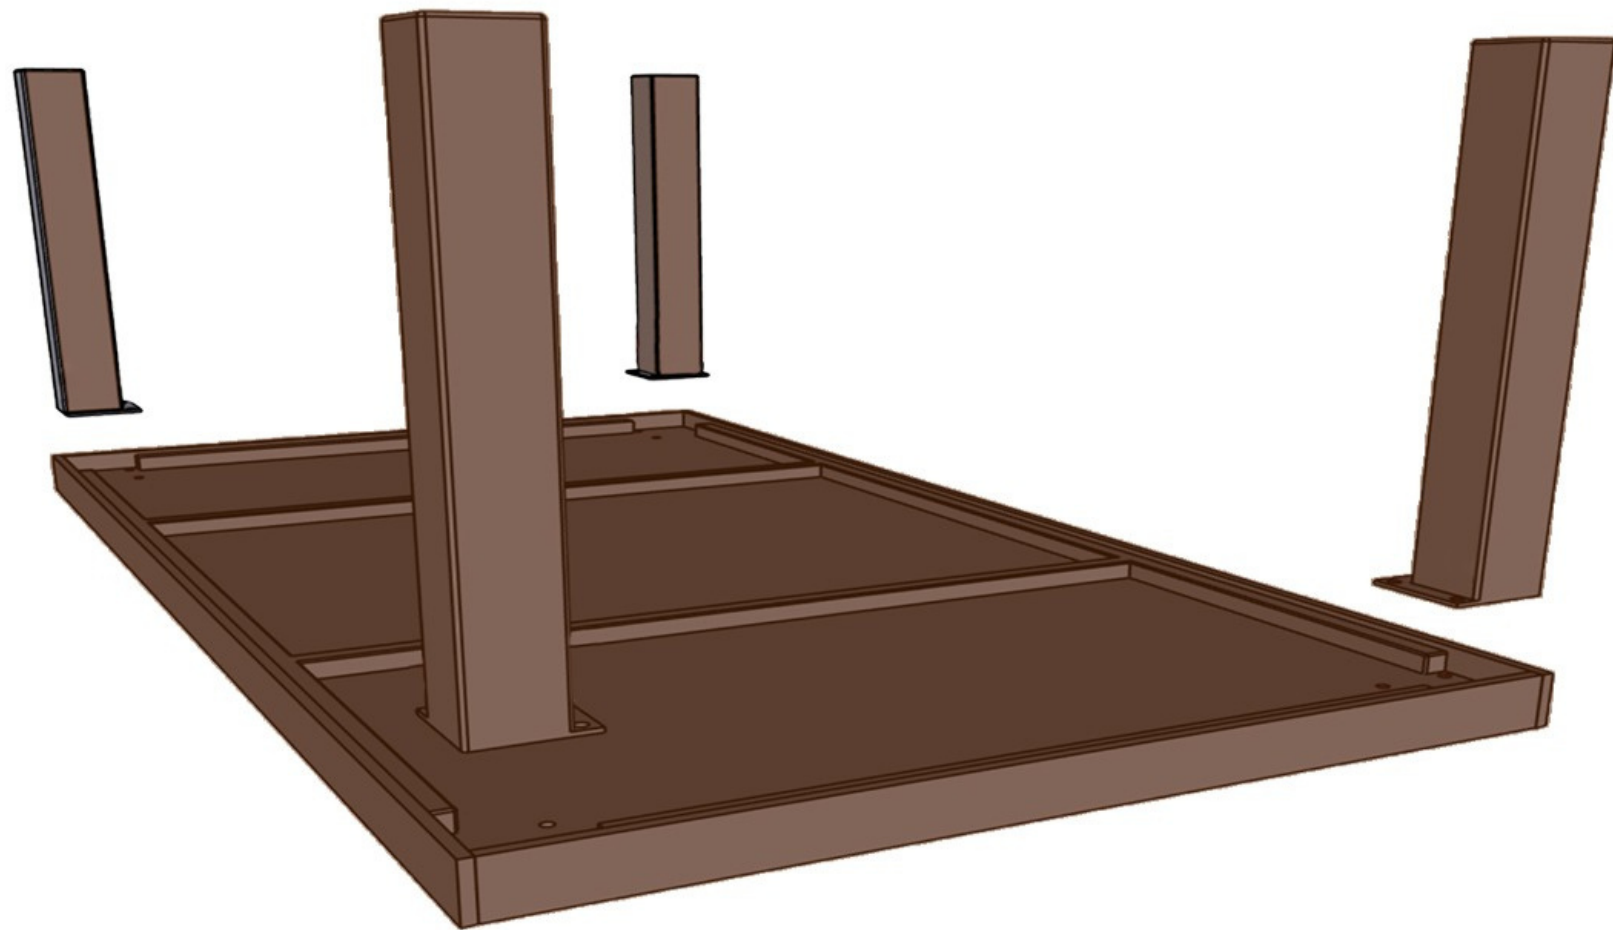

# Wood Leg Desk Assembly

### Included

12 1.5" 5/16-18 bolts  
12 washers