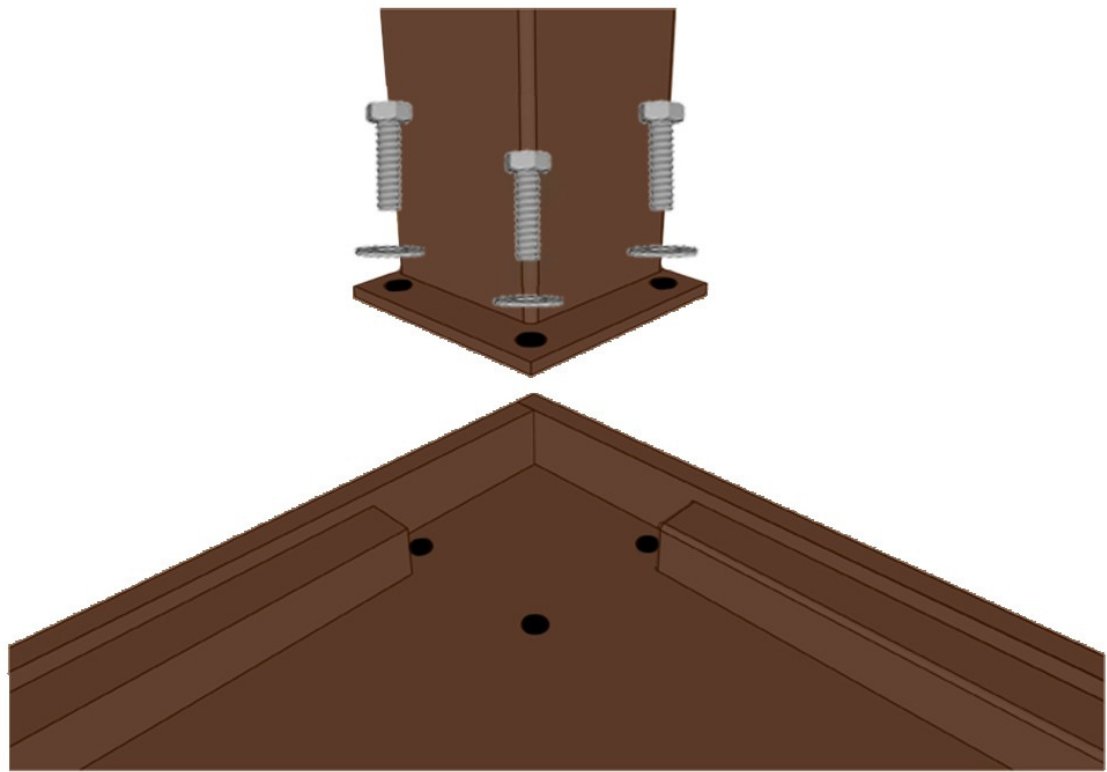

# Wood Leg Desk Assembly

### Included

12 1.5" 5/16-18 bolts  
12 washers