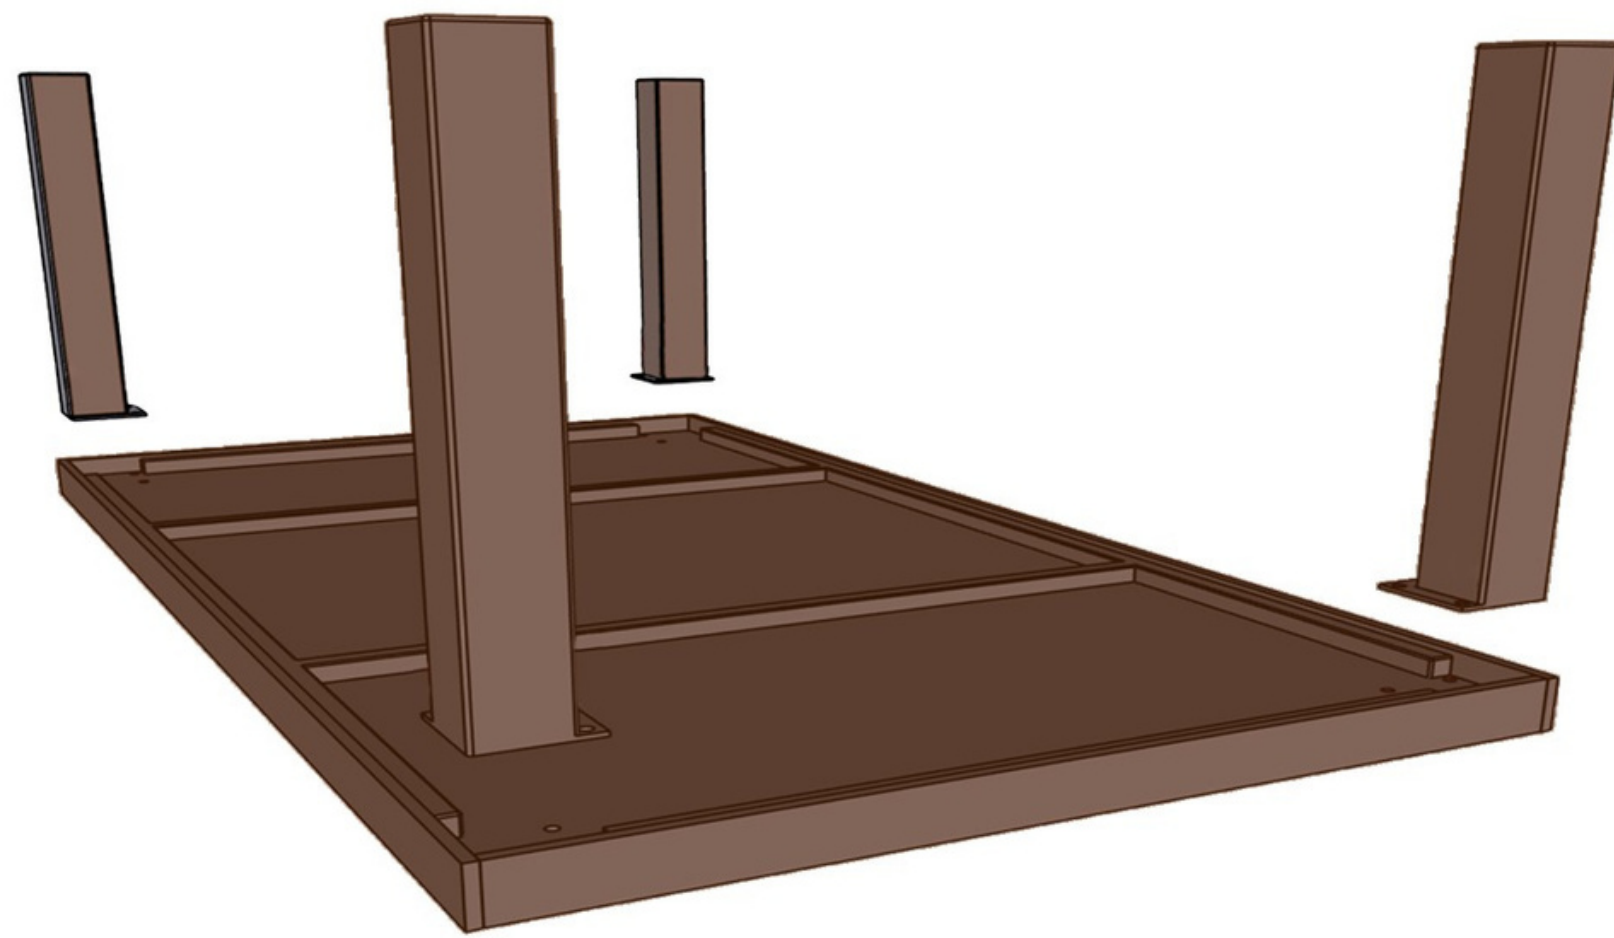

Wood Leg Coffee Table Assembly

Included

12 1.5" 5/16-18 bolts
12 washers

Required

Crescent wrench or 1/2
inch socket wrench

Instructions

Align legs and tighten bolts fully

Need anything else? As ever, we are at your service at hello@kasecustom.com.