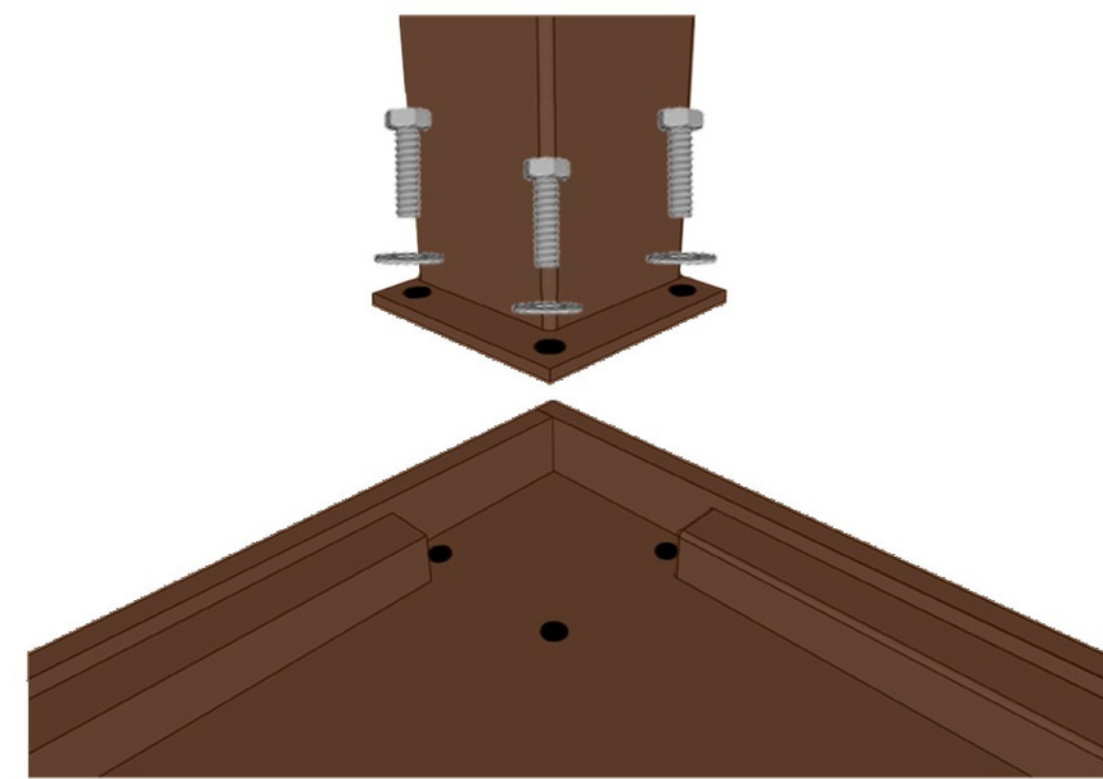

Wood Leg Coffee Table Assembly

Included

12 1.5" 5/16-18 bolts
12 washers

Required

Crescent wrench or 1/2
inch socket wrench

Instructions

Align legs and tighten bolts fully

Need anything else? As ever, we are at your service at hello@kasecustom.com.