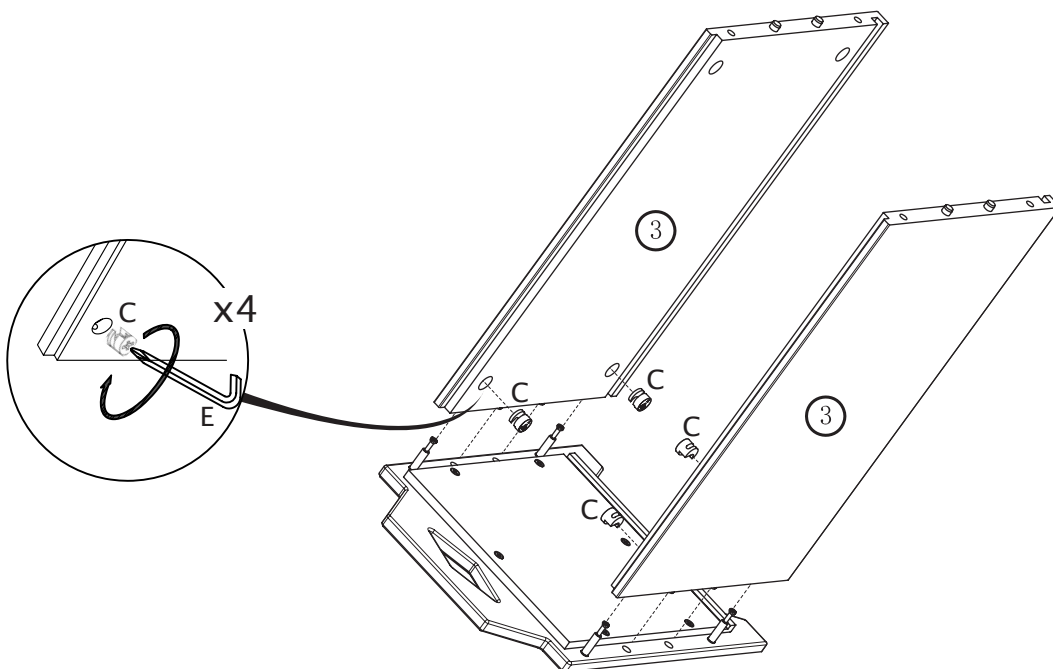

ASSEMBLY GUIDE

2026 – LUCA TOY STORAGE

23 - WHITE

40 - CLASSIC GREY

**IMPORTANT, RETAIN FOR FUTURE REFERENCE: READ CAREFULLY
MUST BE ASSEMBLED BY AN ADULT!**

PARTS LIST:

A		x8	B		x8	C		x8
	Ø8 X 40			Ø5/8 X 34			Ø15X12	
D		x10	E		x1			
	Ø3.5X16							

Item number	Dimensions	Number of pcs
1	250*360*12	2
2	216*251*9	2
3	430*260*15	2
4	419*227*9	1
5	429*225*9	1

A		x8
	Ø8 X 40	

2.

B		x8	E		x1
	Ø5/8X34				

3.

D		x10	E		x1
	Ø3.5X16				

4.

C		x4	E		x1
	Ø15X12				

5.

6.

C		x4	E		x1
	Ø15X12				

7.

8.