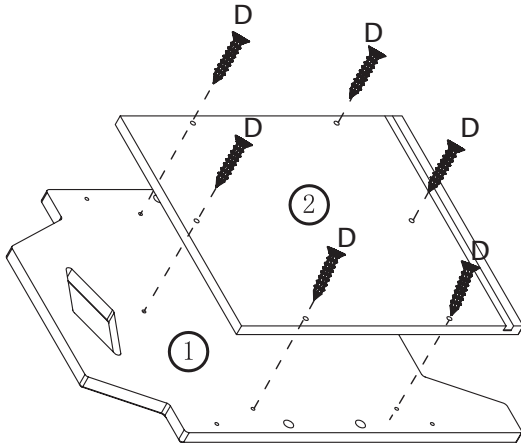

ASSEMBLY GUIDE

2026 – LUCA TOY STORAGE

23 - WHITE

40 - CLASSIC GREY

**IMPORTANT, RETAIN FOR FUTURE REFERENCE: READ CAREFULLY
MUST BE ASSEMBLED BY AN ADULT!**

PARTS LIST:

A		x8	B		x8	C		x8
	Ø8 X 40			Ø5/8 X 34			Ø15X12	
D		x10	E		x1			
	Ø3.5X16							

Item number	Dimensions	Number of pcs
1	250*360*12	2
2	216*251*9	2
3	430*260*15	2
4	419*227*9	1
5	429*225*9	1

A		x8
	Ø8 X 40	

2.

B		x8	E		x1
	Ø5/8X34				

3.

D		x10	E		x1
	Ø3.5X16				

4.

C		x4	E		x1
	Ø15X12				

5.

6.

C		x4	E		x1
	Ø15X12				

7.

8.