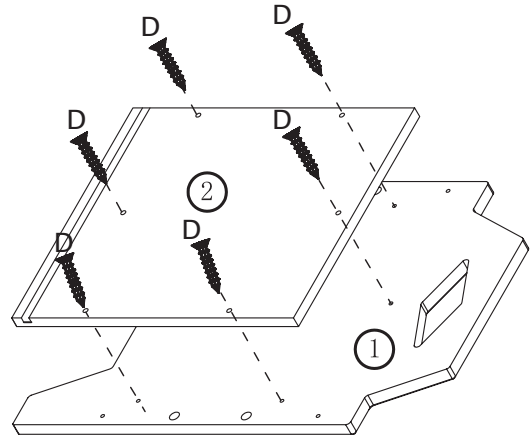

ASSEMBLY GUIDE

2026 – LUCA TOY STORAGE

23 - WHITE

40 - CLASSIC GREY

**IMPORTANT, RETAIN FOR FUTURE REFERENCE: READ CAREFULLY
MUST BE ASSEMBLED BY AN ADULT!**

PARTS LIST:

A		x8	B		x8	C		x8
	Ø8 X 40			Ø5/8 X 34			Ø15X12	
D		x10	E		x1			
	Ø3.5X16							

Item number	Dimensions	Number of pcs
1	250*360*12	2
2	216*251*9	2
3	430*260*15	2
4	419*227*9	1
5	429*225*9	1

A		x8
	Ø8 X 40	

2.

B		x8	E		x1
	Ø5/8X34				

3.

D		x10	E		x1
	Ø3.5X16				

4.

C		x4	E		x1
	Ø15X12				

5.

6.

C		x4	E		x1
	Ø15X12				

7.

8.