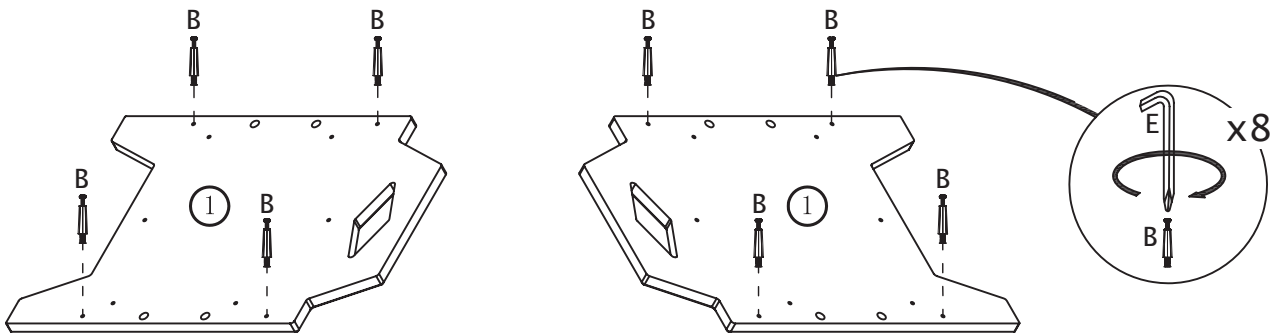

ASSEMBLY GUIDE

2026 – LUCA TOY STORAGE

23 - WHITE

40 - CLASSIC GREY

**IMPORTANT, RETAIN FOR FUTURE REFERENCE: READ CAREFULLY
MUST BE ASSEMBLED BY AN ADULT!**

PARTS LIST:

A		x8	B		x8	C		x8
	Ø8 X 40			Ø5/8 X 34			Ø15X12	
D		x10	E		x1			
	Ø3.5X16							

Item number	Dimensions	Number of pcs
1	250*360*12	2
2	216*251*9	2
3	430*260*15	2
4	419*227*9	1
5	429*225*9	1

A		x8
	Ø8 X 40	

2.

B		x8	E		x1
	Ø5/8X34				

3.

D		x10	E		x1
	Ø3.5X16				

4.

C		x4	E		x1
	Ø15X12				

5.

6.

C		x4	E		x1
	Ø15X12				

7.

8.