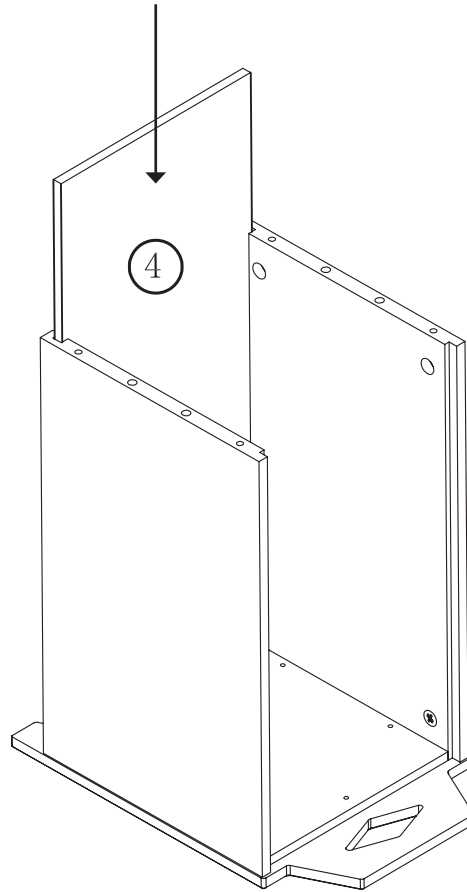

ASSEMBLY GUIDE

2026 – LUCA TOY STORAGE

23 - WHITE

40 - CLASSIC GREY

**IMPORTANT, RETAIN FOR FUTURE REFERENCE: READ CAREFULLY
MUST BE ASSEMBLED BY AN ADULT!**

PARTS LIST:

A		x8	B		x8	C		x8
	Ø8 X 40			Ø5/8 X 34			Ø15X12	
D		x10	E		x1			
	Ø3.5X16							

Item number	Dimensions	Number of pcs
1	250*360*12	2
2	216*251*9	2
3	430*260*15	2
4	419*227*9	1
5	429*225*9	1

A		x8
	Ø8 X 40	

2.

B		x8	E		x1
	Ø5/8X34				

3.

D		x10	E		x1
	Ø3.5X16				

4.

C		x4	E		x1
	Ø15X12				

5.

6.

C		x4	E		x1
	Ø15X12				

7.

8.