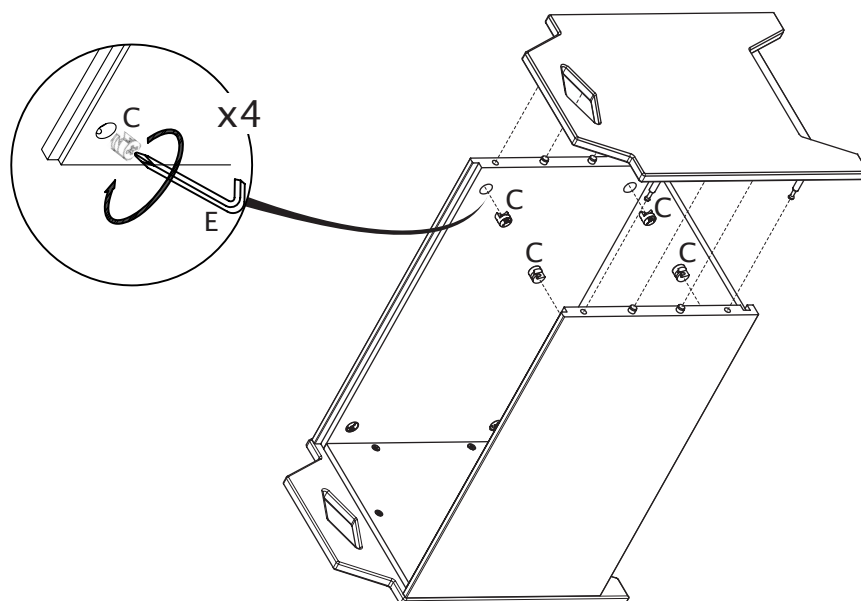

ASSEMBLY GUIDE

2026 – LUCA TOY STORAGE

23 - WHITE

40 - CLASSIC GREY

**IMPORTANT, RETAIN FOR FUTURE REFERENCE: READ CAREFULLY
MUST BE ASSEMBLED BY AN ADULT!**

PARTS LIST:

A		x8	B		x8	C		x8
	Ø8 X 40			Ø5/8 X 34			Ø15X12	
D		x10	E		x1			
	Ø3.5X16							

Item number	Dimensions	Number of pcs
1	250*360*12	2
2	216*251*9	2
3	430*260*15	2
4	419*227*9	1
5	429*225*9	1

A		x8
	Ø8 X 40	

2.

B		x8	E		x1
	Ø5/8X34				

3.

D		x10	E		x1
	Ø3.5X16				

4.

C		x4	E		x1
	Ø15X12				

5.

6.

C		x4	E		x1
	Ø15X12				

7.

8.