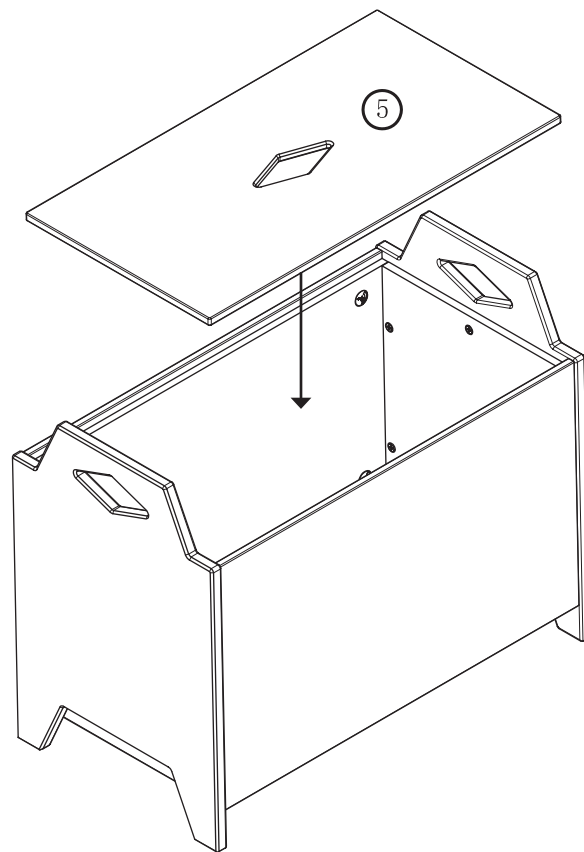

ASSEMBLY GUIDE

2026 – LUCA TOY STORAGE

23 - WHITE

40 - CLASSIC GREY

**IMPORTANT, RETAIN FOR FUTURE REFERENCE: READ CAREFULLY
MUST BE ASSEMBLED BY AN ADULT!**

PARTS LIST:

A		x8	B		x8	C		x8
	Ø8 X 40			Ø5/8 X 34			Ø15X12	
D		x10	E		x1			
	Ø3.5X16							

Item number	Dimensions	Number of pcs
1	250*360*12	2
2	216*251*9	2
3	430*260*15	2
4	419*227*9	1
5	429*225*9	1

A		x8
	Ø8 X 40	

2.

B		x8	E		x1
	Ø5/8X34				

3.

D		x10	E		x1
	Ø3.5X16				

4.

C		x4	E		x1
	Ø15X12				

5.

6.

C		x4	E		x1
	Ø15X12				

7.

8.