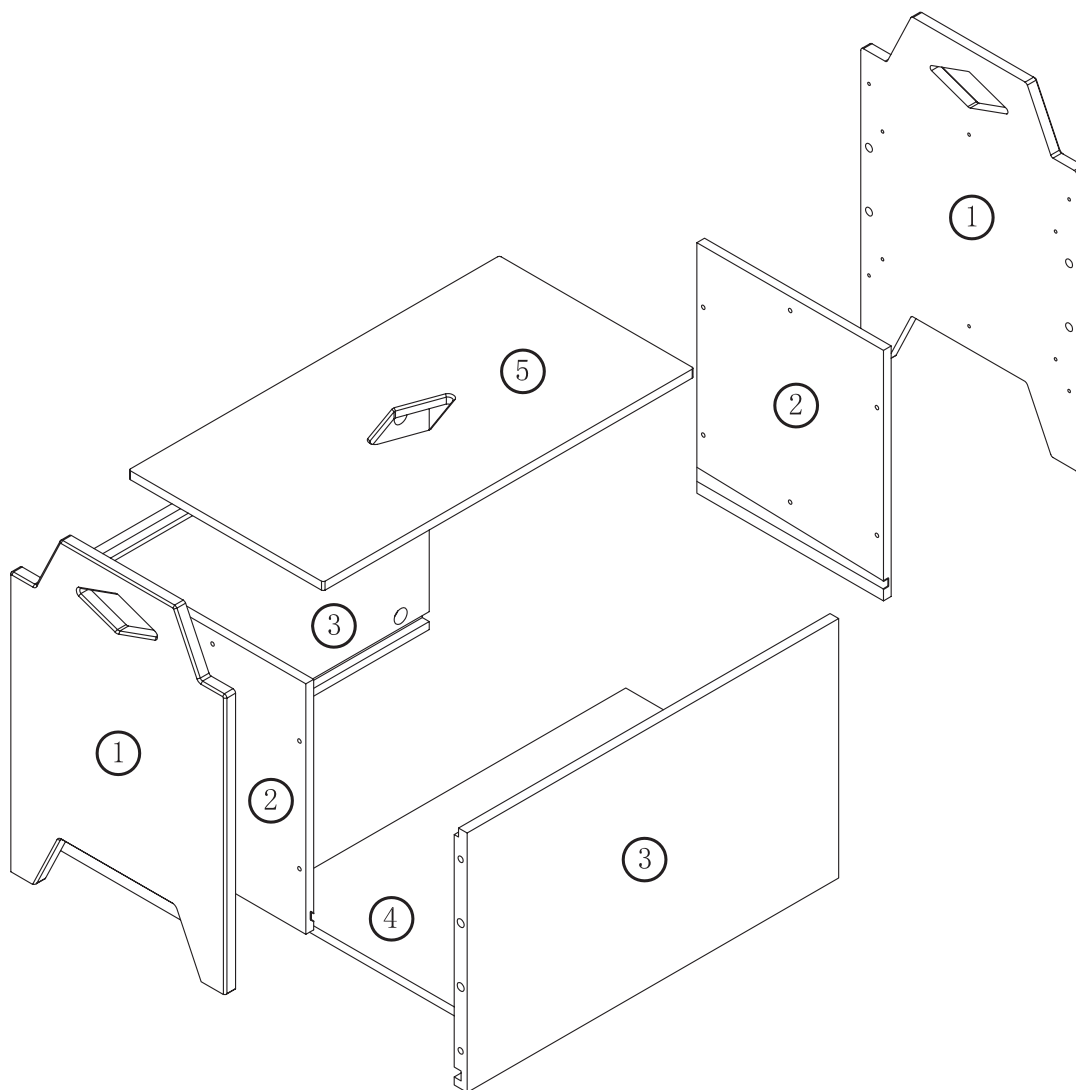

ASSEMBLY GUIDE

2026 – LUCA TOY STORAGE

23 - WHITE

40 - CLASSIC GREY

**IMPORTANT, RETAIN FOR FUTURE REFERENCE: READ CAREFULLY
MUST BE ASSEMBLED BY AN ADULT!**

PARTS LIST:

A		x8	B		x8	C		x8
	Ø8 X 40			Ø5/8 X 34			Ø15X12	
D		x10	E		x1			
	Ø3.5X16							

Item number	Dimensions	Number of pcs
1	250*360*12	2
2	216*251*9	2
3	430*260*15	2
4	419*227*9	1
5	429*225*9	1

A		x8
	Ø8 X 40	

2.

B		x8	E		x1
	Ø5/8X34				

3.

D		x10	E		x1
	Ø3.5X16				

4.

C		x4	E		x1
	Ø15X12				

5.

6.

C		x4	E		x1
	Ø15X12				

7.

8.