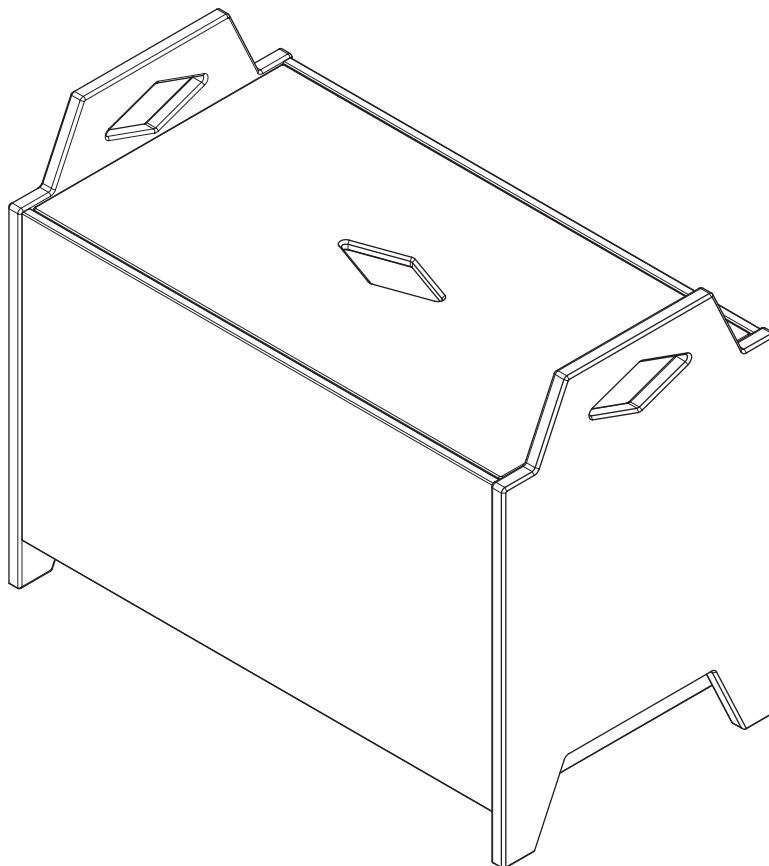

ASSEMBLY GUIDE

2026 – LUCA TOY STORAGE

23 - WHITE

40 - CLASSIC GREY

**IMPORTANT, RETAIN FOR FUTURE REFERENCE: READ CAREFULLY
MUST BE ASSEMBLED BY AN ADULT!**

PARTS LIST:

A		x8	B		x8	C		x8
	Ø8 X 40			Ø5/8 X 34			Ø15X12	
D		x10	E		x1			
	Ø3.5X16							

Item number	Dimensions	Number of pcs
1	250*360*12	2
2	216*251*9	2
3	430*260*15	2
4	419*227*9	1
5	429*225*9	1

A		x8
	Ø8 X 40	

2.

B		x8	E		x1
	Ø5/8X34				

3.

D		x10	E		x1
	Ø3.5X16				

4.

C		x4	E		x1
	Ø15X12				

5.

6.

C		x4	E		x1
	Ø15X12				

7.

8.