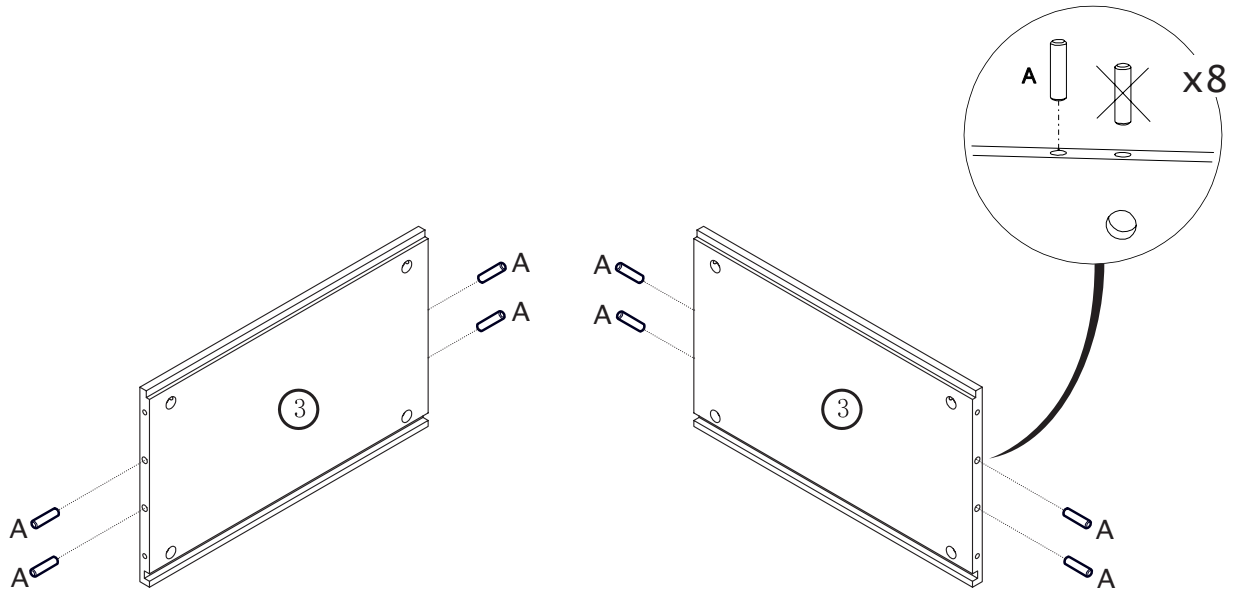

ASSEMBLY GUIDE

2026 – LUCA TOY STORAGE

23 - WHITE

40 - CLASSIC GREY

**IMPORTANT, RETAIN FOR FUTURE REFERENCE: READ CAREFULLY
MUST BE ASSEMBLED BY AN ADULT!**

PARTS LIST:

A		x8	B		x8	C		x8
	Ø8 X 40			Ø5/8 X 34			Ø15X12	
D		x10	E		x1			
	Ø3.5X16							

Item number	Dimensions	Number of pcs
1	250*360*12	2
2	216*251*9	2
3	430*260*15	2
4	419*227*9	1
5	429*225*9	1

A		x8
	Ø8 X 40	

2.

B		x8	E		x1
	Ø5/8X34				

3.

D		x10	E		x1
	Ø3.5X16				

4.

C		x4	E		x1
	Ø15X12				

5.

6.

C		x4	E		x1
	Ø15X12				

7.

8.