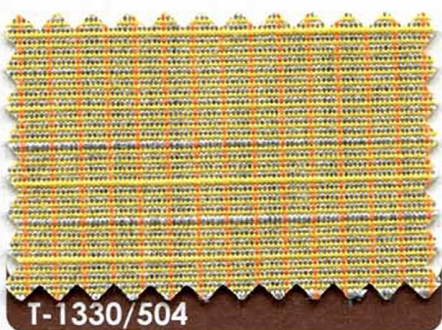

Water Repellent Awning  
Fabrics - 2023

Awnings Direct

Solid Colours

*Copper Collection*