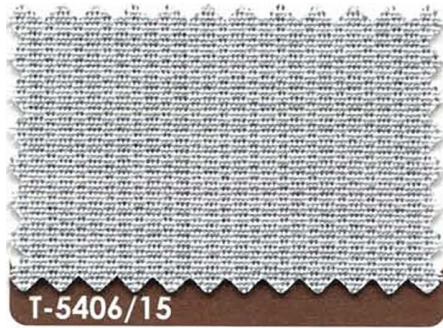

Water Repellent Awning  
Fabrics - 2023

Awnings Direct

Solid Colours

*Copper Collection*