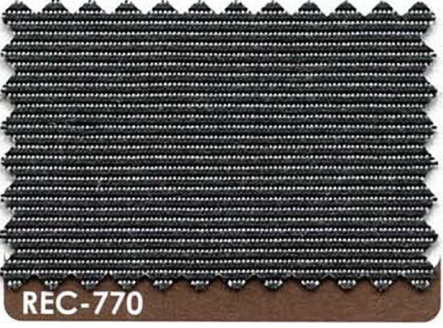

Water Repellent Awning  
Fabrics - 2023

Awnings Direct

Solid Colours

*Copper Collection*