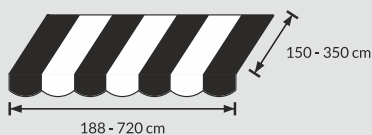

In standard:

- Manual operation (crank)
- Wall / ceiling brackets
- Valances
- Fabrics (water repellent and classic stripe collection)

Extra charges:

- Electric drive
- Rafter bracket
- Fabrics (waterproof collection)
- Front bar supports
- Repainting the structure