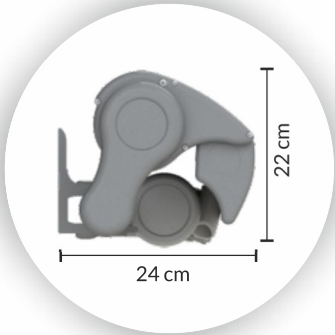

Semi-Cassette Awning wall installation

Wall installation

Standard RAL colours:

white

anthracite
in structure

silver

brown

black