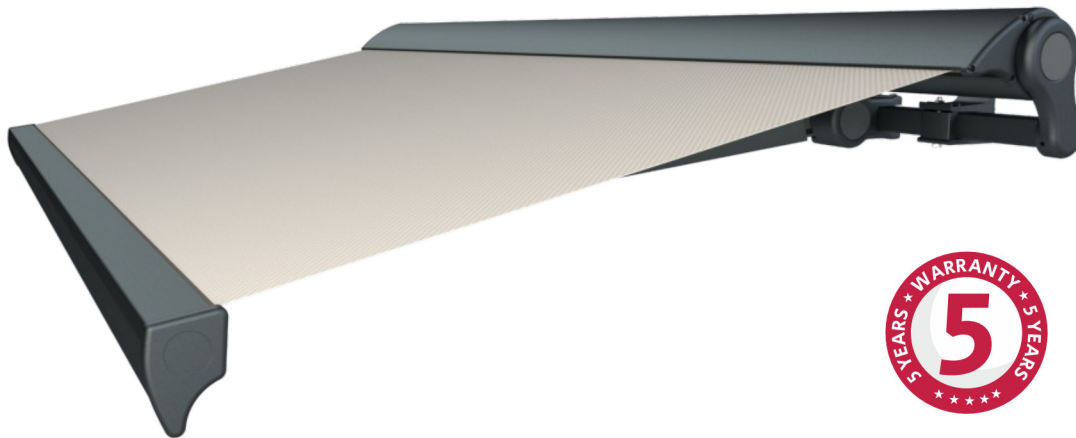

Semi-Cassette Awning wall installation

Wall installation

Standard RAL colours:

white

anthracite
in structure

silver

brown

black

Extra charge for color:

In standard:

- Manual operation (crank)
- Wall / ceiling brackets
- Valances
- Fabrics (water repellent and classic stripe collection)

Extra charges:

- Electric drive
- Rafter bracket
- Fabrics (waterproof collection)
- Front bar supports
- Repainting the structure