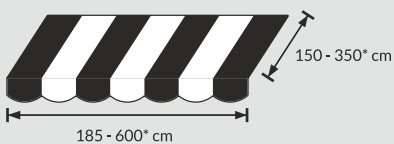

In standard:

- Wall installation (only on two end brackets)
- Fabrics (water repellent and classic stripe collection)
- Electric drive

Extra charges:

- Rafter bracket
- Fabrics (waterproof collection)
- Repainting the structure