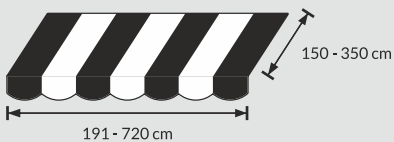

# Classic Style Awning on square bar

Standard RAL colours:

Extra charge for color: