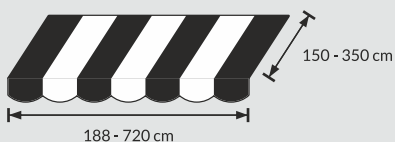

In standard:

- Manual operation (crank)
- Wall / ceiling brackets
- Valances
- Fabrics (water repellent and classic stripe collection)

Extra charges:

- Electric drive
- Rafter bracket
- Fabrics (waterproof collection)
- Front bar supports
- Repainting the structure