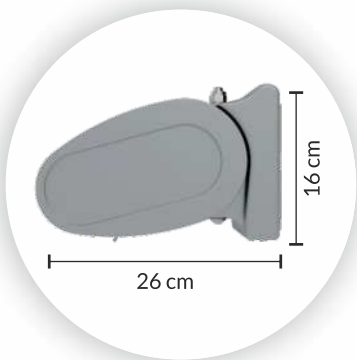

A new casted, compact wall bracket has significantly improved the aesthetic and the compactness of the awning.