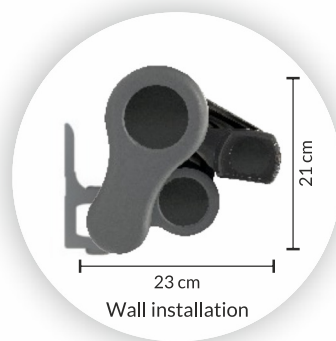

Classic Style Awning on square bar

Standard RAL colours:

Extra charge for color:

In standard:

- Manual operation (crank)
- Wall / ceiling brackets
- Valances
- Fabrics (water repellent and classic stripe collection)

Extra charges:

- Electric drive
- Fabrics (waterproof collection)
- Rafter bracket
- Front bar supports
- Repainting the structure