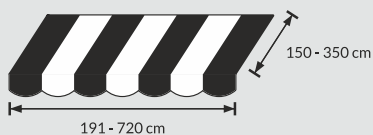

Classic Style Awning on square bar

Standard RAL colours:

Extra charge for color:

In standard:

- Manual operation (crank)
- Wall / ceiling brackets
- Valances
- Fabrics (water repellent and classic stripe collection)