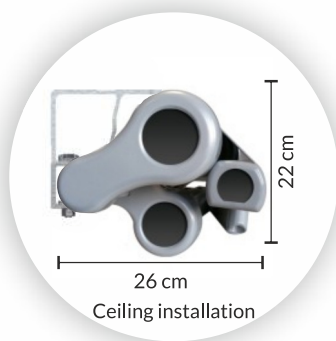

Classic Style Awning on square bar

Standard RAL colours:

Extra charge for color:

In standard:

- Manual operation (crank)
- Wall / ceiling brackets
- Valances
- Fabrics (water repellent and classic stripe collection)

Extra charges:

- Electric drive
- Fabrics (waterproof collection)
- Rafter bracket
- Front bar supports
- Repainting the structure