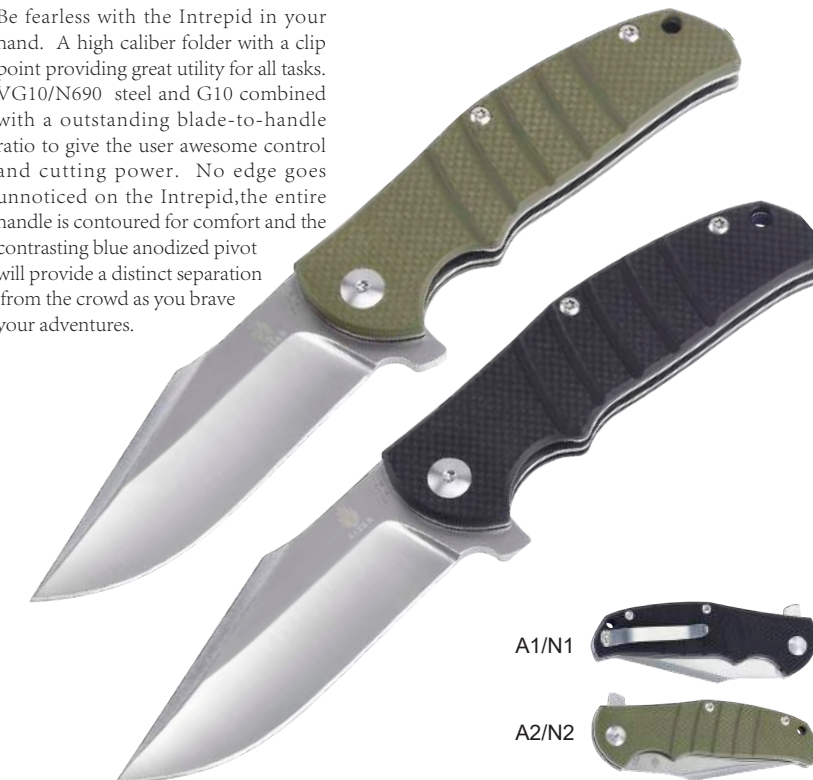

Steel: VG10/N690
Handle: G10
Blade Length: 3.64"

Overall: 8.23"
Weight: 5.19oz
System: Caged Ceramic Ball Bearings

A1/N1

A2/N2