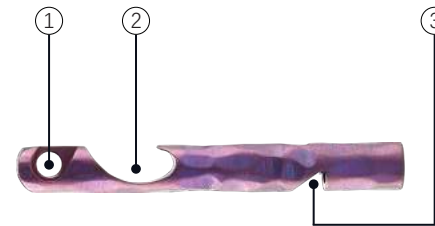

- 1 Lanyard Hole
- 2 Bottle Opener
- 3 Whistle