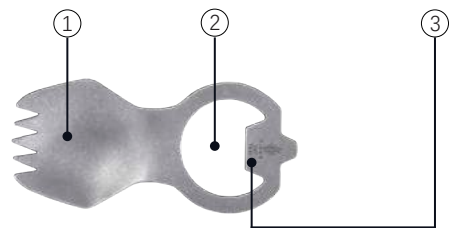

- 1 spork
- 2 Lanyard Hole
- 3 Bottle Opene

Steel: Titanium

Size: 3.74"

100

Weigth: 0.40oz

**Toothpick** T308

**AZO**

Sometimes the smallest things can prove to be big irritations. Let us help keeping those trouble pinned away.