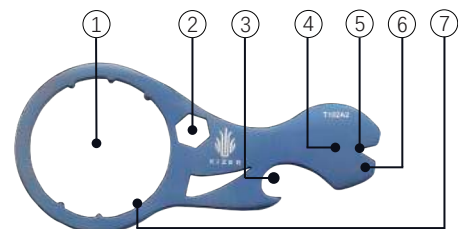

Deadfish T102

Picaron Tools

Well known for his marine themed creations, Picaron Designs hails from Europe with unique rendering of everyday tools in its trademark motif.

- 1 Lanyard Hole
- 2 Hex Bit Holedr
- 3 Cap Lifter
- 4 Pry Bar
- 5 Nail Puller
- 6 Flat Head Screwdriver
- 7 Cap Twister