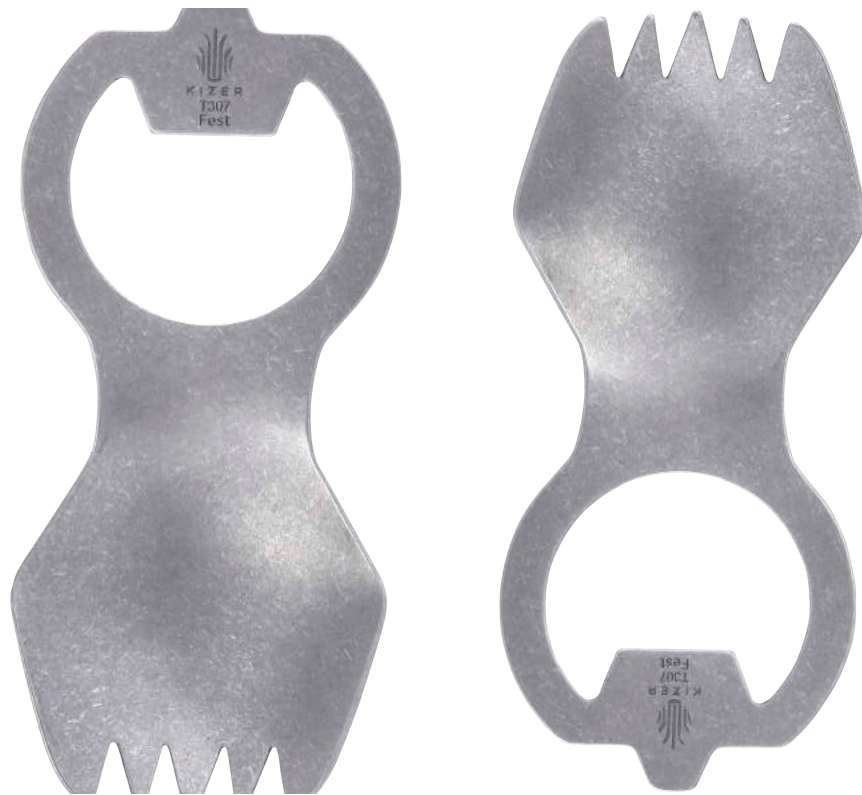

## Azo

Never again have a moment where you "need it but don't have it". The perfect tool for an impromptu picnic, take it anywhere and always be ready to dig in.

- 1 Lanyard Hole
- 2 Bottle Opener
- 3 spork

Steel: Titanium

Size: 6.70"

Weigth: 0.77oz

**Fest** T307

**Azo**

Never again have a moment where you "need it but don't have it". The perfect tool for an impromptu picnic, take it anywhere and always be ready to dig in.

- 1 spork
- 2 Lanyard Hole
- 3 Bottle Opene

Steel: Titanium

Size: 3.74"

100

Weigth: 0.40oz

**Toothpick** T308

**AZO**

Sometimes the smallest things can prove to be big irritations. Let us help keeping those trouble pinned away.