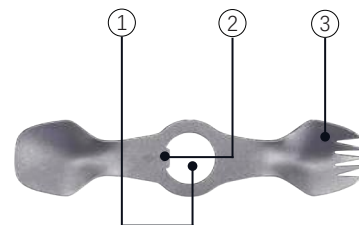

- 1 Lanyard Hole
- 2 Bottle Opener
- 3 spork