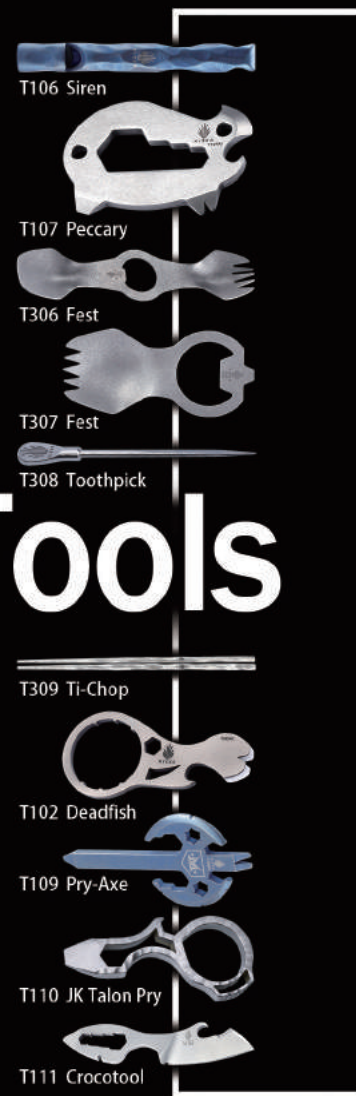

Everyday Carry and Everywhere Carry,
we are always prepared with just the right tool to make the trip a success!
Stepping into the wonderland of small tools, our PASSION is torn between
making new tools or finding yet more uses for them

Everywhere Carry Tools

Siren T106

Azo

120 Decibels of intense high-pitch sound will draw attention at once, the HAND GROUND body gives each whistle a unique appearance, no two are the same. Once the group is all gathered, the integrated bottle opener makes sure a good time is had by all.