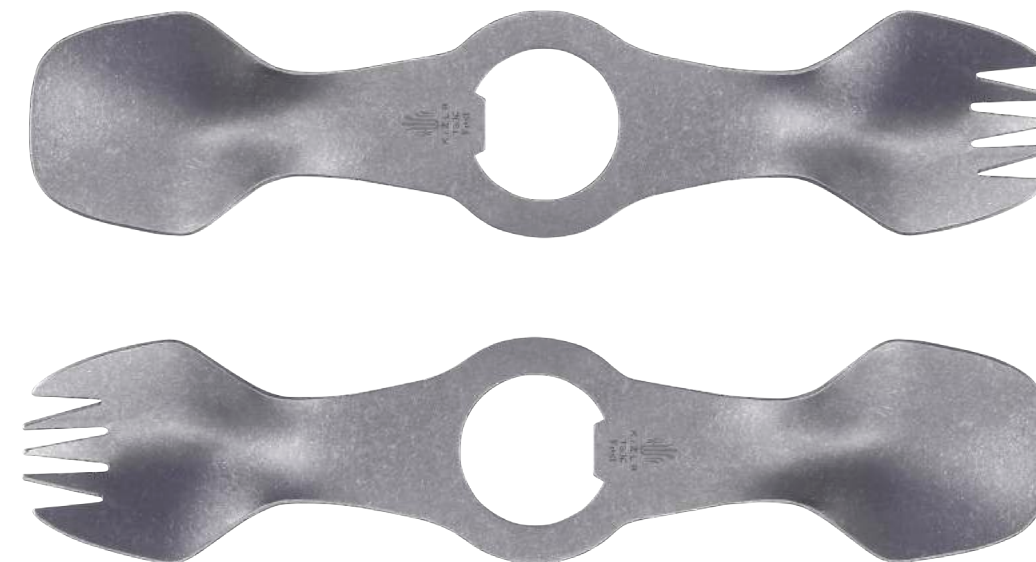

Steel: Titanium

Size: 6.70"

Weigth: 0.77oz