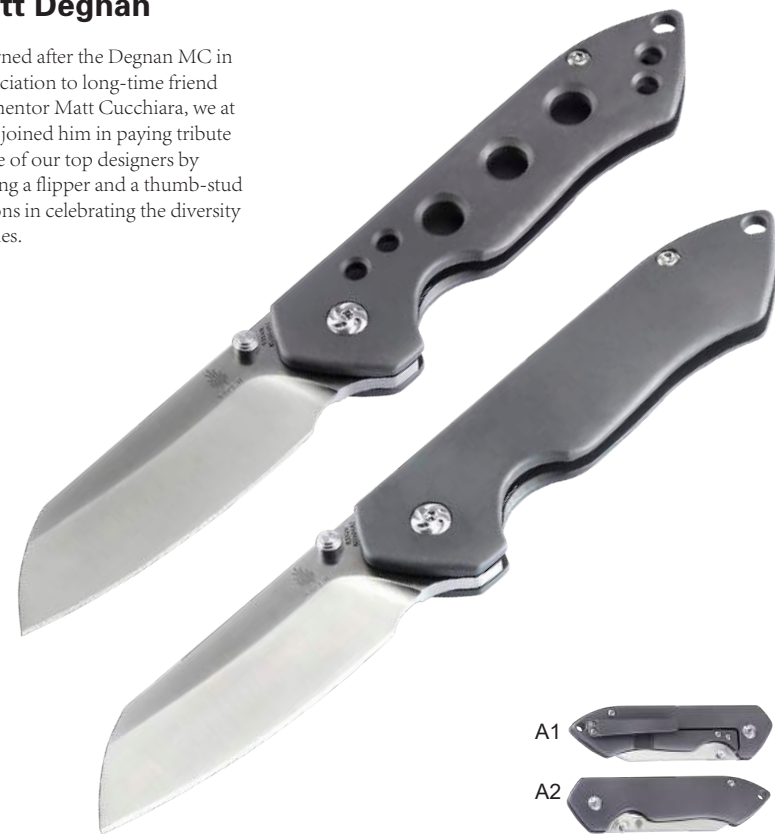

A self-admitted metalsmith, Matt Degnan has been designing and making highly acclaimed blades to realize his true passion as a custom knife maker.

Matt Degnan

≡ Guru Ki3504A

Matt Degnan

Patterned after the Degnan MC in appreciation to long-time friend and mentor Matt Cucchiara, we at Kizer joined him in paying tribute to one of our top designers by creating a flipper and a thumb-stud versions in celebrating the diversity of styles.

Steel: CPM-S35VN	Overall: 7.43"
Handle: 6AL4V Titanium	Weight: 3.98oz
Blade Length: 2.97"	System: Caged Ceramic Ball Bearings

≡ Guru Ki3504K

Matt Degnan

Patterned after the Degnan MC in appreciation to long-time friend and mentor Matt Cucchiara, we at Kizer joined him in paying tribute to one of our top designers by creating a flipper and a thumb-stud versions in celebrating the diversity of styles.