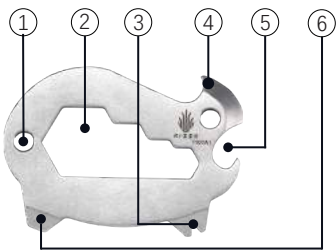

≡ Peccary T107

Azo

Small and tough, this little tool will be there when you need it the most. Equipped with Metric or Standard measurements, its stainless steel construction ensures this little piggy won't built anything easily blown away.

- 1 Lanyard Hole
- 2 (A1:Metric/A2:Standard) Hex wrench
- 3 Nail Puller
- 4 Scraper
- 5 Bottle opener
- 6 Flat Head Screwdriver