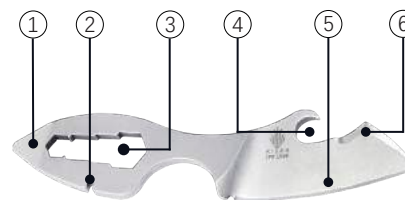

- 1 Pry Bar
- 2 Wirebreaker
- 3 Hex Drivers
- 4 Bottle Opener
- 5 Blade
- 6 Can Opener