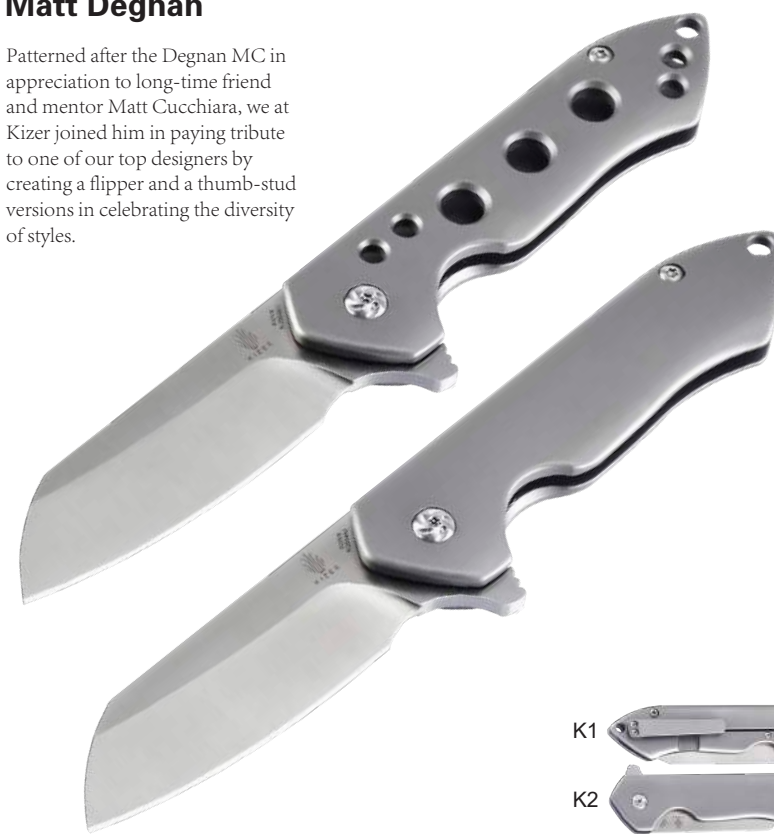

Steel: CPM-S35VN	Overall: 7.43"
Handle: 6AL4V Titanium	Weight: 4.02oz
Blade Length: 2.97"	System: Caged Ceramic Ball Bearings