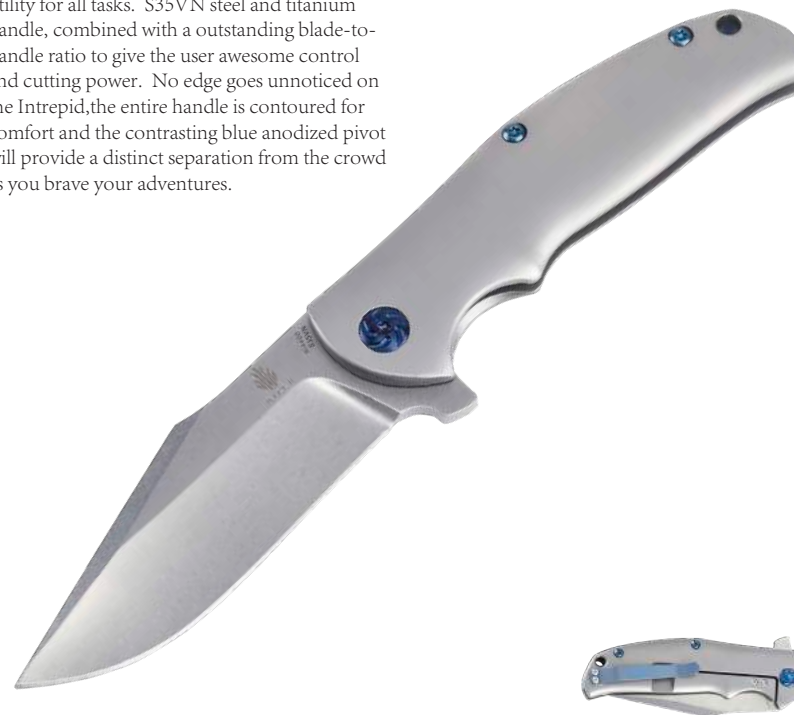

Steel: CPM-S35VN
Handle: 6AL4V Titanium
Blade Length: 3.64"

Overall: 8.23"
Weight: 5.74oz
System: Caged Ceramic Ball Bearings

Intrepid V4468

Ray Laconico

Be fearless with the Intrepid in your hand. A high caliber folder with a clip point providing great utility for all tasks. VG10/N690 steel and G10 combined with a outstanding blade-to-handle ratio to give the user awesome control and cutting power. No edge goes unnoticed on the Intrepid, the entire handle is contoured for comfort and the contrasting blue anodized pivot will provide a distinct separation from the crowd as you brave your adventures.