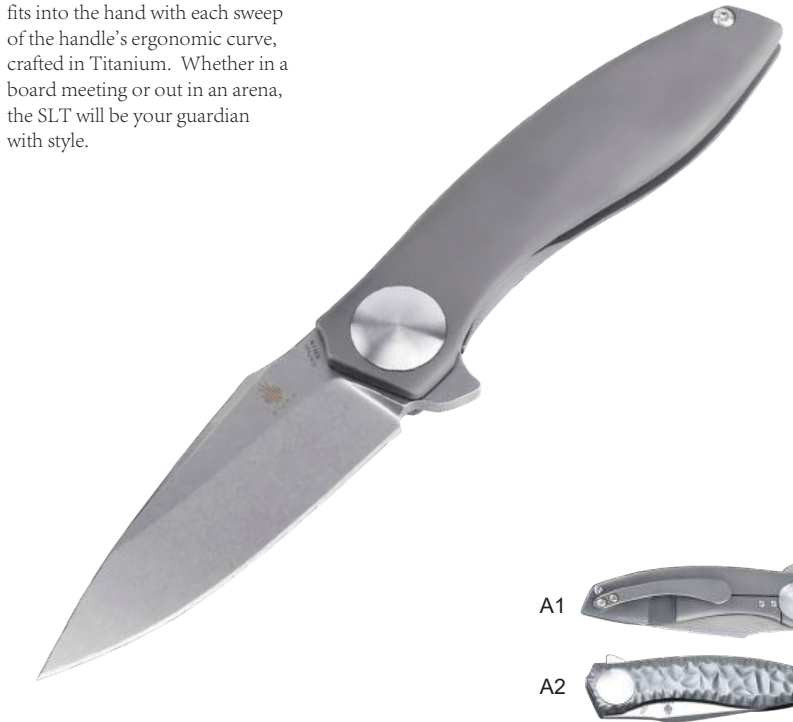

Steel: CPM-S35VN
Handle: 6AL4V Titanium
Blade Length: 3.59"

Overall: 8.52"
Weight: 5.71oz
System: Caged Ceramic Ball Bearings