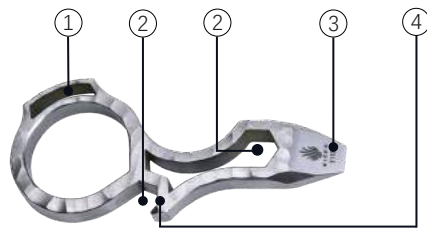

JK Talon Pry T110

JK Designs

From a young age, Julian always felt at peace with design and craft. During his studies in industrial / product design at SFSU, he made the transition to precision CNC machined products catering to the tactical community as well as first responders and law enforcement.

- 1 Lanyard Hole
- 2 Hex Drive
- 3 Pry Bar
- 4 Bottle Opener