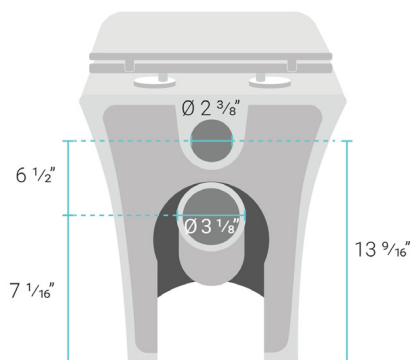

Carré

Back-to-Wall Toilet

SM-WT530

Included Parts:

- Back-to-Wall Bowl: SM-WT530
- QQ Feet: SM-QQF14
- Quick-Release Seat: SM-QRS42
- Outlet Pipe: SM-CPT42
- Floor Anchor Kit: SM-TPT29

Required Components (sold separately):

Features:

- Space saving, back-to-wall design
- Square bowl
- Glazed ceramic
- Quick-release, soft-close seat

Installation:

- Floor-mount
- 7" vertical rough-in

Colors & Finishes:

- White: SM-WT530
- Matte Black: SM-WT530MB

Specifications:

- N.W: 62.0 lb.
- L: 21 5/8" x W: 14 3/8" x H: 16 1/8"