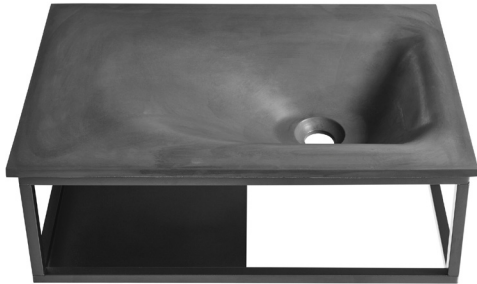

Lisse

Wall-Mount Sink

SM-WSC112E

Features:

- Sleek, seamless design
- Concrete material
- Standard 1 3/4" drain hole
- Standard 1 3/8" faucet hole

Installation:

- Wall-mount

Colors & Finishes:

- Dark Grey: SM-WSC112E

Specifications:

- N.W: 20.9 lbs.
- L: 17 5/8" x W: 10" x H: 5 13/16"
- Inner Sink: L: 17 3/16" x W: 10 13/16" x H: 4 3/8"
- Basin Depth: 4 3/8"

Included Parts:

- Frame: SM-WSC112E-F
- Sink: SM-WSC112E-S