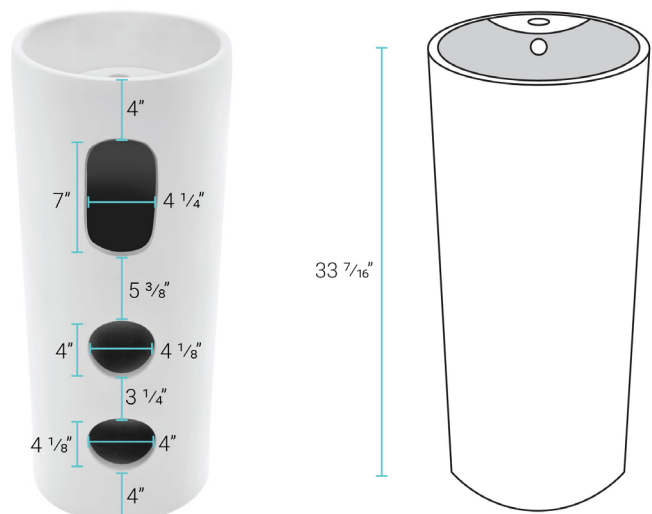

Included Kit Parts:

- Pedestal Sink: SM-PS307
- Bathroom Faucet: SM-BF60C