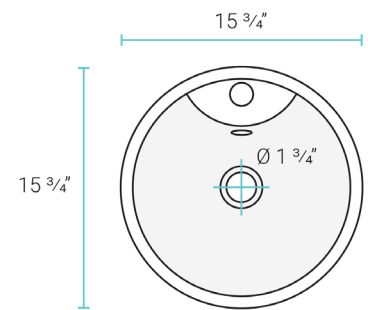

Included Kit Parts:

- Pedestal Sink: SM-PS307
- Bathroom Faucet: SM-BF60C