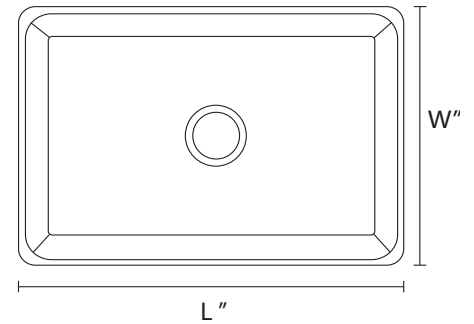

Features

- Non-porous and scratch resistant
- Sound absorbing pads
- Extra large basin
- Center drain hole
- Rounded corners

Specifications

- Crafted of durable T304 stainless steel
- Sturdy 16 gauge steel construction
- Sound absorbing pads ensure superior noise reduction
- Features rounded corners for an easy to clean design
- Center drain hole
- Undermount sink offers 3 types of installation
- Extra large or dual basin
- 1 year limited warranty
- * Drain and grid sold separately

Parts:

- SM-KU703-G : 23"x18" SS Undermount Kitchen Sink Grid
- SM-KU704-G : 32"x21" SS Undermount Kitchen Sink Grid
- SM-KU705-G : 23"x21" SS Undermount Kitchen Sink Grid
- SM-KD243 / SM-KD244 / SM-KD765 / SM-KD766 : Stainless Steel Drain

Indicate Model

Drain Location	Model SKU	L x W x H	Product Weight	Basin
Center Drain	SM-KU703	23" x 18" x 9"	11lbs.	Single
	SM-KU704	32" x 21" x 9"	15lbs.	Dual
	SM-KU705	23" x 21" x 9"	21lbs.	Single