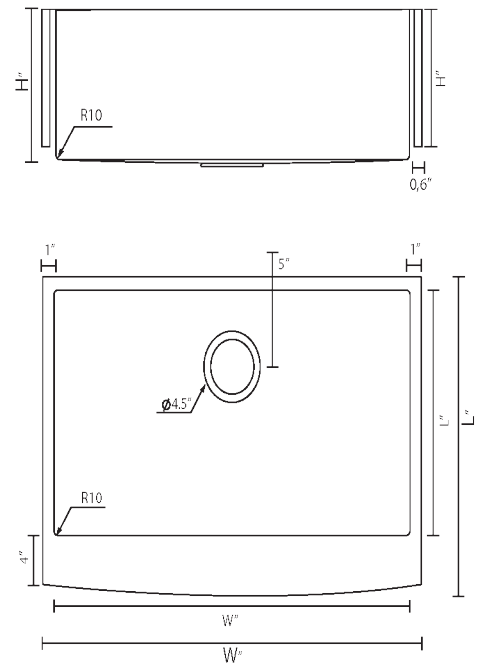

Features

- Non-porous and scratch resistant
- Stainless Steel for added durability
- Extra large basin
- Center rear offset drain hole
- Modern design on front and back

Specifications

- Crafted of durable T304 stainless steel
- Extra sturdy 16 gauge steel construction
- Sound absorbing pads
- Features R10 / R0 corners
- Angled basin allows for easy cleaning
- Extra large basin for items of any size
- Center rear offset drain hole
- 1 year limited warranty
- * Drain and grid sold separately

Parts:

- SM-KS758-G : 33" x 21" Stainless Steel Kitchen Sink Grid
- SM-KS759-G : 30" x 21" Stainless Steel Kitchen Sink Grid
- SM-KS761-G : 36" x 21" Stainless Steel Kitchen Sink Grid
- SM-KD243 / SM-KD244 / SM-KD765 / SM-KD766 : Stainless Steel Drain

Indicate Model

Drain Location	Model SKU	L x W x H	Product Weight	Basin
Rear Offset Center Drain	SM-KS758	33" x 21" x 10"	31lbs.	Single Basin
	SM-KS759	30" x 21" x 10"	35lbs.	Single Basin
	SM-KS760	30" x 21" x 10"	35lbs.	Single Basin
	SM-KS761	36" x 21" x 10"	40lbs.	Single Basin