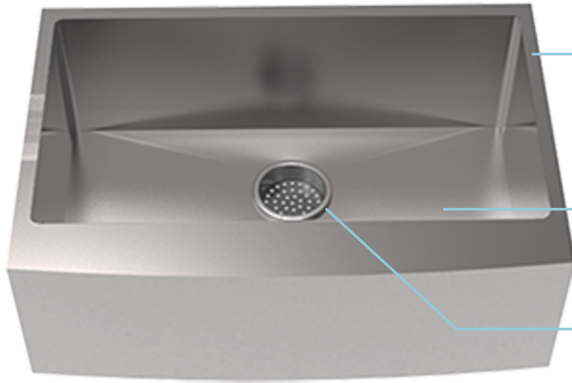

Features

- Non-porous and scratch resistant
- Stainless Steel for added durability
- Extra large basin
- Center rear offset drain hole
- Modern design on front and back

Specifications

- Crafted of durable T304 stainless steel
- Extra sturdy 16 gauge steel construction
- Sound absorbing pads
- Features R10 / R0 corners
- Angled basin allows for easy cleaning
- Extra large basin for items of any size
- Center rear offset drain hole
- 1 year limited warranty
- * Drain and grid sold separately

Parts:

- SM-KS758-G : 33" x 21" Stainless Steel Kitchen Sink Grid
- SM-KS759-G : 30" x 21" Stainless Steel Kitchen Sink Grid
- SM-KS761-G : 36" x 21" Stainless Steel Kitchen Sink Grid
- SM-KD243 / SM-KD244 / SM-KD765 / SM-KD766 : Stainless Steel Drain

Indicate Model

Drain Location	Model SKU	L x W x H	Product Weight	Basin
Rear Offset Center Drain	SM-KS758	33" x 21" x 10"	31lbs.	Single Basin
	SM-KS759	30" x 21" x 10"	35lbs.	Single Basin
	SM-KS760	30" x 21" x 10"	35lbs.	Single Basin
	SM-KS761	36" x 21" x 10"	40lbs.	Single Basin