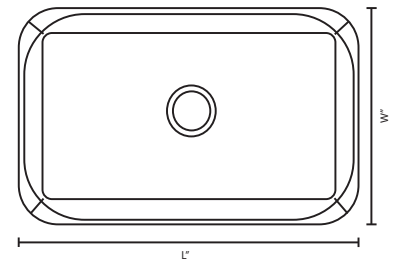

**Features**

- Non-porous and scratch resistant
- Fired ceramic for added durability
- Extra large basin
- Center drain hole
- Modern, reversible design on front & back
- Available in Single and Dual Basin

**Parts (sold separately):**

- S -KD243 : 4.5" Stainless Steel Basket Drain
- S -KR243 : 25" x 12" Stainless Steel Kitchen Sink Grid
- S -KD244 : 4.5" Slotted Stainless Steel Drain
- S -KS246-G : 13.75" x 12.25" Stainless Steel Kitchen Dual Sink Grid

Indicate Model

Drain Location	Model SKU	L x W x H	Product Weight	Basin
Center Drain	SM-KS243	30" x 18" x 10"	72lbs.	Single
	SM-KS245	24" x 18" x 10"	60 lbs.	Single
	SM-KS246	33" x 18" x 10"	85 lbs.	Dual