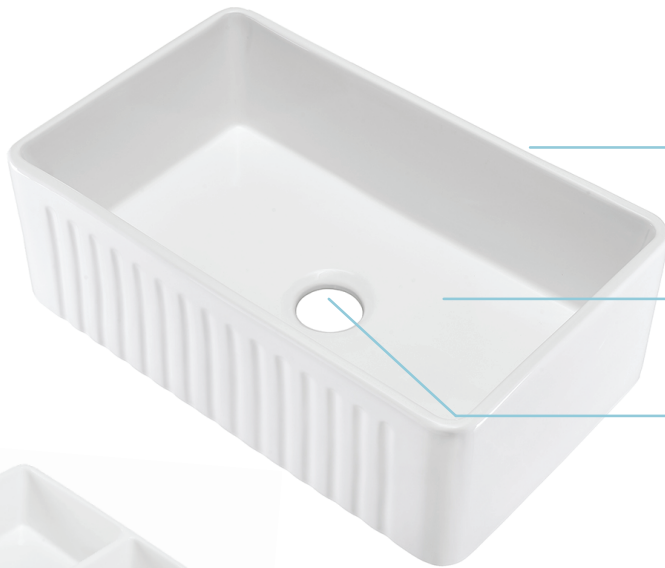

**Features**

- Non-porous and scratch resistant
- Fired ceramic for added durability
- Extra large basin
- Center drain hole
- Modern, reversible design on front & back
- Available in Single and Dual Basin

**Specifications:**

- Non-porous and scratch resistant ceramic
- Modern designs on both sides for exchangeable aesthetics
- c/UPC & UPC certified
- Fired ceramic to produce everlasting durability
- Extra large basin for items of any size
- Center drain hole
- 1 year limited warranty

**Parts (sold separately):**

- S -KD243 : 4.5" Stainless Steel Basket Drain
- S -KR243 : 25" x 12" Stainless Steel Kitchen Sink Grid
- S -KD244 : 4.5" Slotted Stainless Steel Drain
- S -KS246-G : 13.75" x 12.25" Stainless Steel Kitchen Dual Sink Grid

Indicate Model

Drain Location	Model SKU	L x W x H	Product Weight	Basin
Center Drain	SM-KS243	30" x 18" x 10"	72lbs.	Single
	SM-KS245	24" x 18" x 10"	60 lbs.	Single
	SM-KS246	33" x 18" x 10"	85 lbs.	Dual