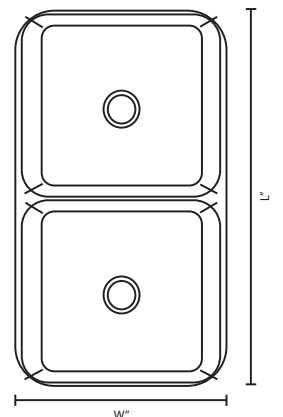

**Features**

- Non-porous and scratch resistant
- Fired ceramic for added durability
- Extra large basin
- Center drain hole
- Modern, reversible design on front & back
- Available in Single and Dual Basin

**Parts (sold separately):**

- S -KD243 : 4.5" Stainless Steel Basket Drain
- S -KR243 : 25" x 12" Stainless Steel Kitchen Sink Grid
- S -KD244 : 4.5" Slotted Stainless Steel Drain
- S -KS246-G : 13.75" x 12.25" Stainless Steel Kitchen Dual Sink Grid

Indicate Model

Drain Location	Model SKU	L x W x H	Product Weight	Basin
Center Drain	SM-KS243	30" x 18" x 10"	72lbs.	Single
	SM-KS245	24" x 18" x 10"	60 lbs.	Single
	SM-KS246	33" x 18" x 10"	85 lbs.	Dual