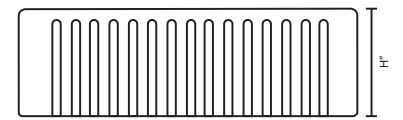

**Features**

- Non-porous and scratch resistant
- Fired ceramic for added durability
- Extra large basin
- Center drain hole
- Modern, reversible design on front & back
- Available in Single and Dual Basin

**Specifications:**

- Non-porous and scratch resistant ceramic
- Modern designs on both sides for exchangeable aesthetics
- c/UPC & UPC certified
- Fired ceramic to produce everlasting durability
- Extra large basin for items of any size
- Center drain hole
- 1 year limited warranty

**Parts (sold separately):**

- S -KD243 : 4.5" Stainless Steel Basket Drain
- S -KR243 : 25" x 12" Stainless Steel Kitchen Sink Grid
- S -KD244 : 4.5" Slotted Stainless Steel Drain
- S -KS246-G : 13.75" x 12.25" Stainless Steel Kitchen Dual Sink Grid

Indicate Model

Drain Location	Model SKU	L x W x H	Product Weight	Basin
Center Drain	SM-KS243	30" x 18" x 10"	72lbs.	Single
	SM-KS245	24" x 18" x 10"	60 lbs.	Single
	SM-KS246	33" x 18" x 10"	85 lbs.	Dual