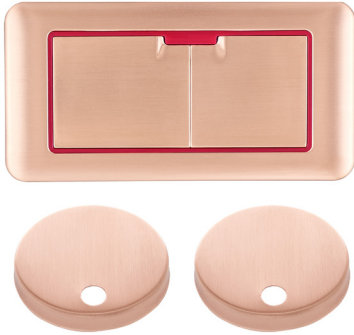

Toilet Accessories

Colored Hardware

SM-CH01BG

Swiss Madison®
well made forever

Features:

- ABS material
- Dual-flush push button

Colors & Finishes:

- Black: SM-CH01B
- Rose Gold: SM-CH01BG

Specifications:

- N.W: 0.4 lb.
- QQ Feet: L: 2 $\frac{3}{16}$ " x W: 2 $\frac{3}{16}$ " x H: $\frac{5}{16}$ "
- Flush Button: L: 3 $\frac{1}{4}$ " x W: 1 $\frac{5}{8}$ " x H: 1 $\frac{5}{8}$ "

Included Parts:

- QQ Feet: SM-QQF01
- Flush Button: SM-TPT18

Compatible Toilets (sold separately):

- Concorde One-Piece Toilet: SM-1T106
- Concorde One-Piece Toilet in Matte Black: SM-1T106MB
- Classé One-Piece Toilet: SM-1T117