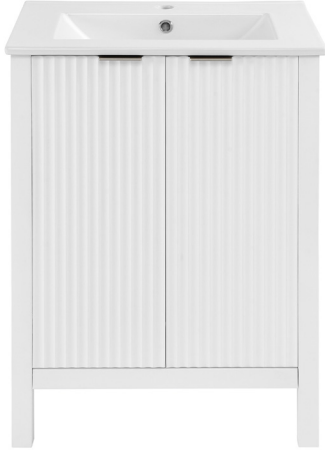

Bastille

Freestanding Vanity

SM-BV290

Swiss Madison®
well made forever

Features:

- Sleek, freestanding design
- Glazed ceramic, single sink
- Chrome-finish overflow
- Standard 1 3/8" faucet hole
- Standard 1 3/4" drain hole

Installation:

- Freestanding, assembly required

Colors & Finishes:

- White Oak: SM-BV290

Specifications:

- N.W: 39.68 lb.
- L: 24" x W: 18 1/8" x H: 32"
- Inner Sink: D: 10 7/16" x W: 17 5/16" x H: 5 1/2"
- Basin Depth: 5 1/2"

Included Parts:

- Freestanding Vanity: SM-BV290-C
- Vanity Top Sink: SM-BVP24
- Door Handle: SM-BVP84BG

Required Parts (sold separately):

- Sink Drain *
- Drain Trap *
- Faucet *
- Water Supply Lines

* Sold by Swiss Madison