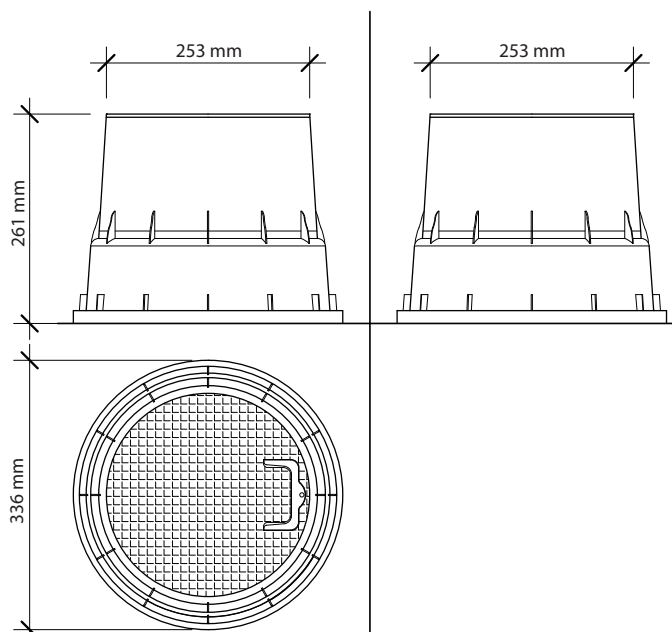

TECHNICAL INFORMATION

- Material: 100% polypropylene
- UNI EN 124 A class A 15 (Peak load > 15 Kn)

AVAILABLE VERSIONS

- PZCM RN15 D. 152/243 x H 229 mm
- PZCM RN25 D. 253/336 x H 261 mm
- Black body - Green lid
- Green body - Green lid

1. TWIST - LOCK LID

2. EZOPEN HANDLE & ANTIVANDALISM SCREW

3. BRACKET FOR RAIN EVO PZCM 25)

4. RACK FOR WIRES CONNECTORS PZCM 25)

Code	Models	Pallet Q.ty
210.3001150	PZCM "EzOPEN" RN 15 BLACK BODY	792
210.3001250	PZCM "EzOPEN" RN 25 BLACK BODY	396
210.3002150	PZCM "EzOPEN" RN 15 GREEN BODY	792
210.3002250	PZCM "EzOPEN" RN 25 GREEN BODY	396
125.0115010	GREEN LID 15	
125.0125010	GREEN LID 25	

PZCM 15

PZCM 25

RECTANGULAR VALVE BOXES "EZOPEN"^{PAT}

DESCRIPTION

The new rectangular valve box is opened by simply lifting and pulling a discreet handle embedded in the lid. Each valve box has an anti-vandal bolt for additional security. A specially designed model bracket inside the box allows easy and tidy wire installation to fit Rain's battery controller. This is a unique, patented product in the irrigation market. Valve boxes available in standard rectangular 12 In. and Jumbo 20 In.

TECHNICAL INFORMATION

- Material: 100% polypropylene
- UNI EN 124 A class A 15 (Peak load > 15 Kn)

AVAILABLE VERSIONS

- PZRM 113 12 In: 520 x 400 x 330 mm
- PZRM 115 20 In: 670 x 490 x 330 mm
- Black body - Green lid
- Green body - Green lid