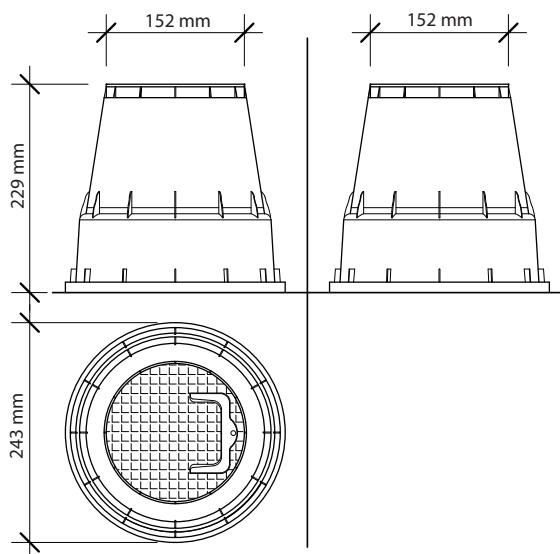

TECHNICAL INFORMATION

- Material: 100% polypropylene
- UNI EN 124 A class A 15 (Peak load > 15 Kn)

AVAILABLE VERSIONS

- PZCM RN15 D. 152/243 x H 229 mm
- PZCM RN25 D. 253/336 x H 261 mm
- Black body - Green lid
- Green body - Green lid

1. TWIST - LOCK LID

2. EZOPEN HANDLE & ANTIVANDALISM SCREW

3. BRACKET FOR RAIN EVO PZCM 25)

4. RACK FOR WIRES CONNECTORS PZCM 25)

Code	Models	Pallet Q.ty
210.3001150	PZCM "EzOPEN" RN 15 BLACK BODY	792
210.3001250	PZCM "EzOPEN" RN 25 BLACK BODY	396
210.3002150	PZCM "EzOPEN" RN 15 GREEN BODY	792
210.3002250	PZCM "EzOPEN" RN 25 GREEN BODY	396
125.0115010	GREEN LID 15	
125.0125010	GREEN LID 25	

PZCM 15

PZCM 25

RECTANGULAR VALVE BOXES "EZOPEN"^{PAT}

DESCRIPTION

The new rectangular valve box is opened by simply lifting and pulling a discreet handle embedded in the lid. Each valve box has an anti-vandal bolt for additional security. A specially designed model bracket inside the box allows easy and tidy wire installation to fit Rain's battery controller. This is a unique, patented product in the irrigation market. Valve boxes available in standard rectangular 12 In. and Jumbo 20 In.

TECHNICAL INFORMATION

- Material: 100% polypropylene
- UNI EN 124 A class A 15 (Peak load > 15 Kn)

AVAILABLE VERSIONS

- PZRM 113 12 In: 520 x 400 x 330 mm
- PZRM 115 20 In: 670 x 490 x 330 mm
- Black body - Green lid
- Green body - Green lid