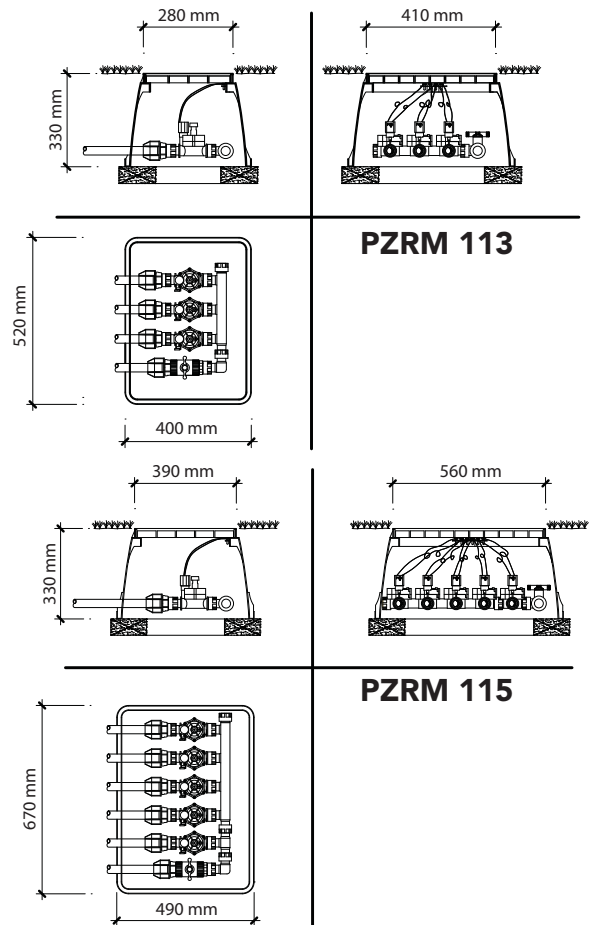

PZCM 15

PZCM 25

RECTANGULAR VALVE BOXES "EZOPEN"^{PAT}

DESCRIPTION

The new rectangular valve box is opened by simply lifting and pulling a discreet handle embedded in the lid. Each valve box has an anti-vandal bolt for additional security. A specially designed model bracket inside the box allows easy and tidy wire installation to fit Rain's battery controller. This is a unique, patented product in the irrigation market. Valve boxes available in standard rectangular 12 In. and Jumbo 20 In.

TECHNICAL INFORMATION

- Material: 100% polypropylene
- UNI EN 124 A class A 15 (Peak load > 15 Kn)

AVAILABLE VERSIONS

- PZRM 113 12 In: 520 x 400 x 330 mm
- PZRM 115 20 In: 670 x 490 x 330 mm
- Black body - Green lid
- Green body - Green lid

1. EZOPEN HANDLE & ANTIVANDALISM SCREW

1. RECLAIMED WATER LID VERSION (RW)

1. BRACKET FOR RAIN EVO

1. RACK FOR WIRES CONNECTORS

Code	Models	Pallet Q.ty
210.3001113	PZRM 113 "EzOPEN" BLACK BODY	144
210.3001115	PZRM 115 "EzOPEN" BLACK BODY	96
210.3002113	PZRM 113 "EzOPEN" GREEN BODY	144
210.3002115	PZRM 115 "EzOPEN" GREEN BODY	96
210.2100113	GREEN LID 113	
210.2100115	GREEN LID 115	
210.2109113	VIOLET LID 113	
210.2109115	VIOLET LID 115	