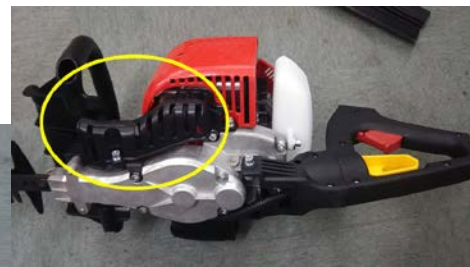

Model:HT234DL

Specifications:

Front exhaust muffler extension
(less harm for operator & plants)

Type	Double Blade hedge trimmer
Engine	Low emission CE230, 22.5cc, Reverse start 2 engine, Fuel tank 0.4L
Handle	Rotation
Blade	750mm, Double blade, 2.5mm thickness 40mm pitch
Weight& size	5.7kg, 1240X275X225mm

3 layer air cleaner

* Specifications subject to be changed without prior notice.

※Frame can be fold for compact carrying