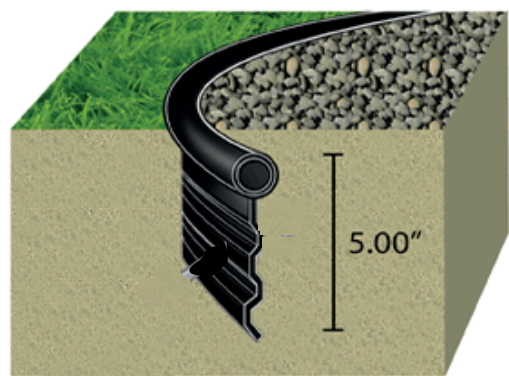

Material:

Pure Polyethylene with 3.5- 4 % Carbon Black concentrate Added for Ultra Violet stabilization.

Height:

126.7mm (5")

Average Wall thickness:

2.5-3.4 mm (0.984 " to 0.134")

Length / Piece:

6m (20 ft)

Weight:

2.67 kg (5.87lbs) per piece - Appr.

Packaged:

5 piece x 20 ft of edging / flat bundle

Ordering Information

Item Code No.	Description
WS-EQ-LE-520	ALWASAIL EDG-QUEEN LAWN EDGING 5" Height X 20ft Length