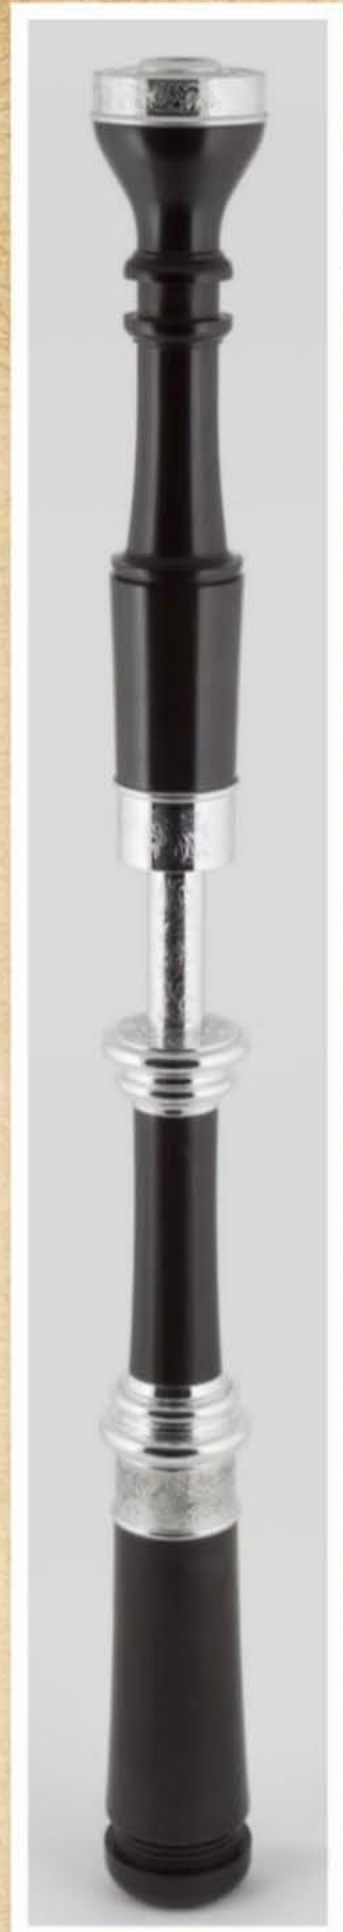

ABS/FN BAGPIPES

African Blackwood – Plain Turned Pipes

Blackwood bagpipes, classic full alloy projecting mounts, plain finish wood, engraved alloy nickel ferrules, slides and ringcaps with engraved full alloy nickel mouthpiece

Every McCallum set comes complete with:

10 year, no quibble guarantee.

Your ABS/FN bagpipes are available with the following options:

ABS/FN Chalice Top Tenor Drone