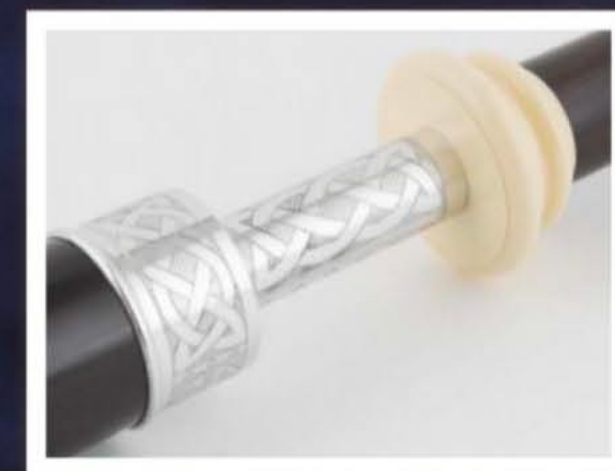

ABS/4 BAGPIPES

African Blackwood – Plain Turned Pipes

Blackwood bagpipes, classic imitation ivory projecting mounts, plain finish wood, engraved beaded alloy nickel ferrules, engraved alloy slides, engraved alloy nickel ringcaps with and imitation ivory and engraved alloy nickel mouthpiece

Every McCallum set comes complete with:
a 10 year, no quibble guarantee.

Your ABS/4 bagpipes are available with the following options:

ABS/4 Chalice Top Tenor Drone

ABS/4 Option: Engraved T-Top

ABS/4 Option: Engraved Chalice Top

ABS/4 Option: Classic blackwood mount

ABS/4 Option: Classic mopane mounts

ABS/4 Option: Engraved patterns

Thistle Zoomorphic Victorian Scroll Irish Breton

ABS/4 Celtic engraved alloy closed ferrule

ABS/4 Option: Antique finish

ABS/4 Classic imitation ivory projecting mounts with engraved Celtic alloy slides and ferrules

ABS/4 Classic imitation ivory projecting mounts with engraved Celtic alloy ferrules