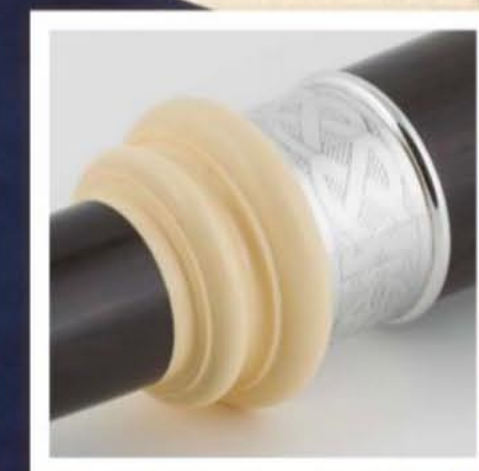

ABS/4 BAGPIPES

African Blackwood – Plain Turned Pipes

Blackwood bagpipes, classic imitation ivory projecting mounts, plain finish wood, engraved beaded alloy nickel ferrules, engraved alloy slides, engraved alloy nickel ringcaps with and imitation ivory and engraved alloy nickel mouthpiece

ABS/4 Option: Classic blackwood mount

ABS/4 Option: Classic mopane mounts

ABS/4 Option: Engraved patterns

Thistle Zoomorphic Victorian Scroll Irish Breton

ABS/4 Celtic engraved alloy closed ferrule

ABS/4 Option: Antique finish

ABS/4 Classic imitation ivory projecting mounts with engraved Celtic alloy slides and ferrules

ABS/4 Classic imitation ivory projecting mounts with engraved Celtic alloy ferrules