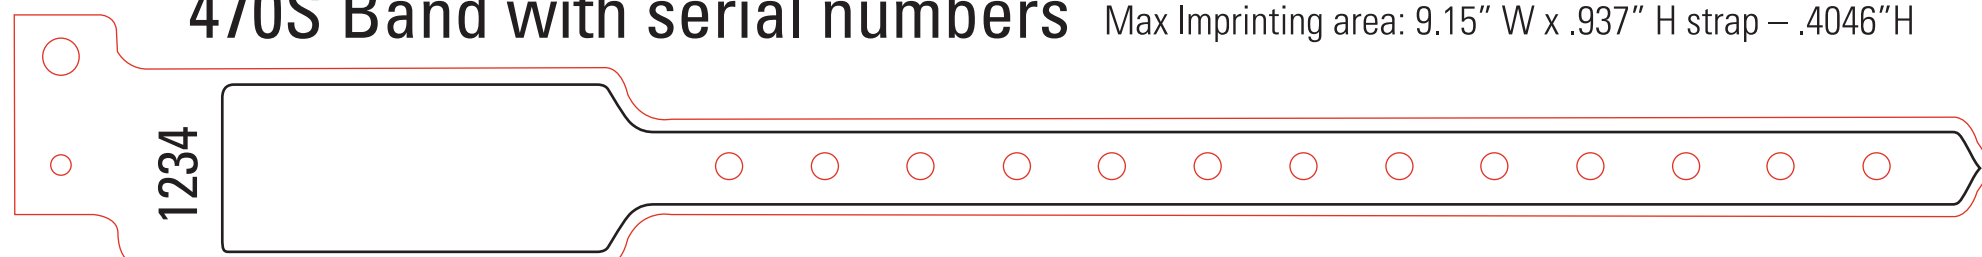

470S Band with serial numbers

Max Imprinting area: 9.15" W x .937" H strap – .4046" H