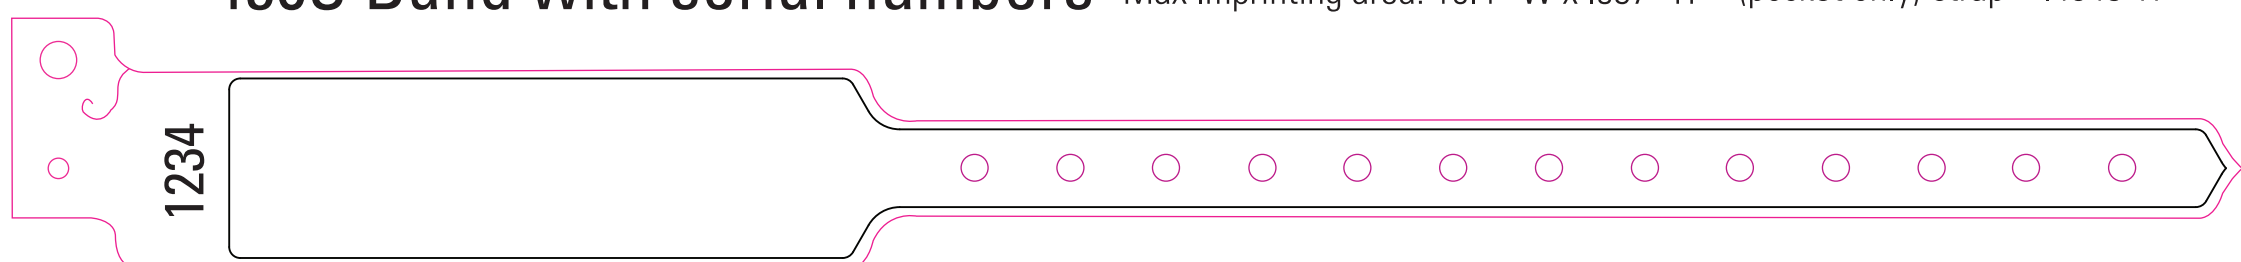

450S Band with serial numbers

Max Imprinting area: 10.4" W x .937" H (pocket only)-strap – .4046" H