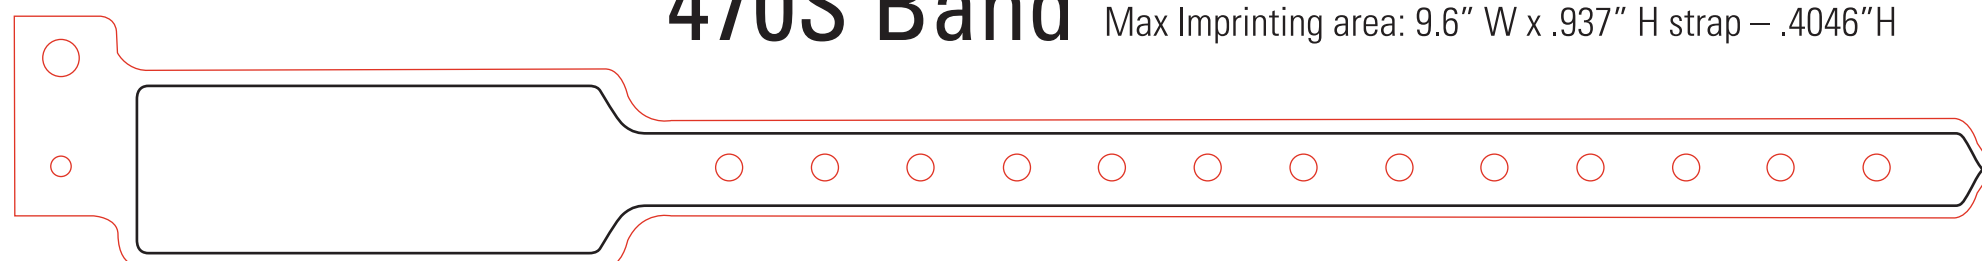

470S Band

Max Imprinting area: 9.6" W x .937" H strap – .4046" H