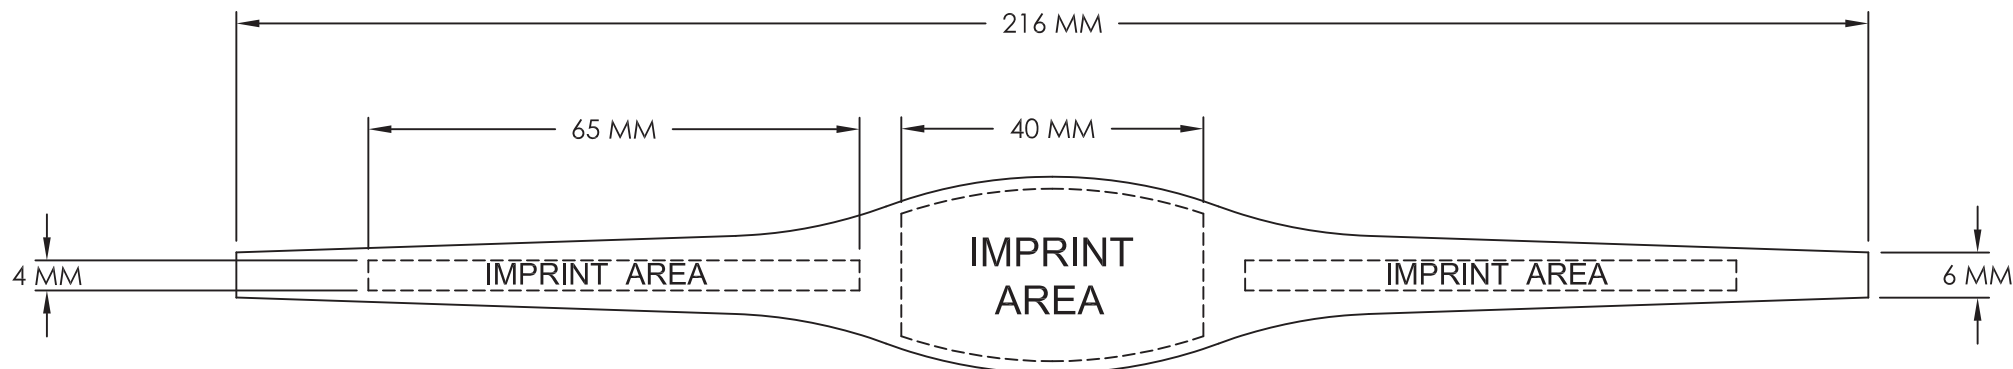

PDC SMART REWEARABLE WRISTBANDS CONTOURED ADULT

ARTWORK NUMBER- [REDACTED]

TEMPLATE APPLIES TO THE FOLLOWING PART NUMBERS:

RWSD-XX-PDJ-I RWTD-XX-PDJ-I RWMD-XX-PDJ-I

ARTWORK SPECIFICATIONS:

- OUTLINE ALL FONTS
- ONLY VECTOR FILES ARE ACCEPTABLE (NO FLAT IMAGES)
- ACCEPTABLE FILE FORMATS: AI, EPS, PDF
- JPEG & PNG FILES ARE NOT ACCEPTABLE