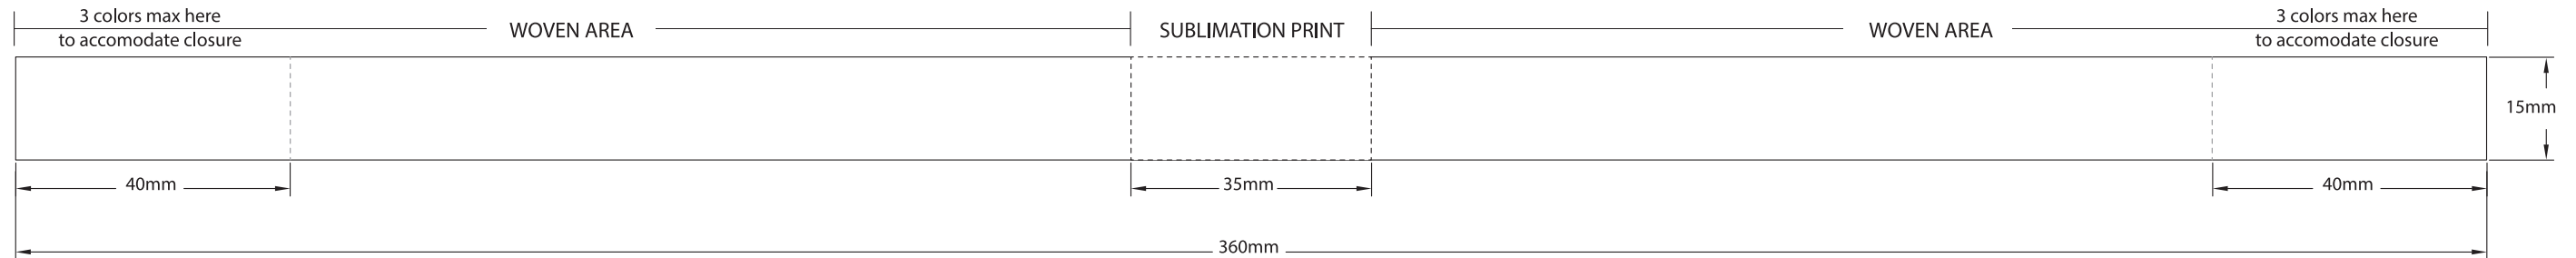

### PDC SMART WOVEN RFID WRISTBANDS

ARTWORK NUMBER- [REDACTED]

TEMPLATE APPLIES TO THE FOLLOWING PART NUMBERS:

#### COLOR LIMITATIONS:

Woven Strap – up to 8 thread colors

Sublimation Label – full color print