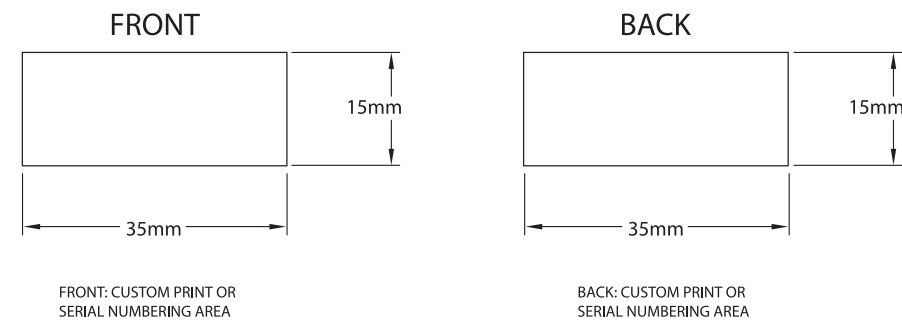

### PDC SMART WOVEN RFID WRISTBANDS

ARTWORK NUMBER- [REDACTED]

TEMPLATE APPLIES TO THE FOLLOWING PART NUMBERS:

#### COLOR LIMITATIONS:

Woven Strap – up to 8 thread colors

Sublimation Label – full color print