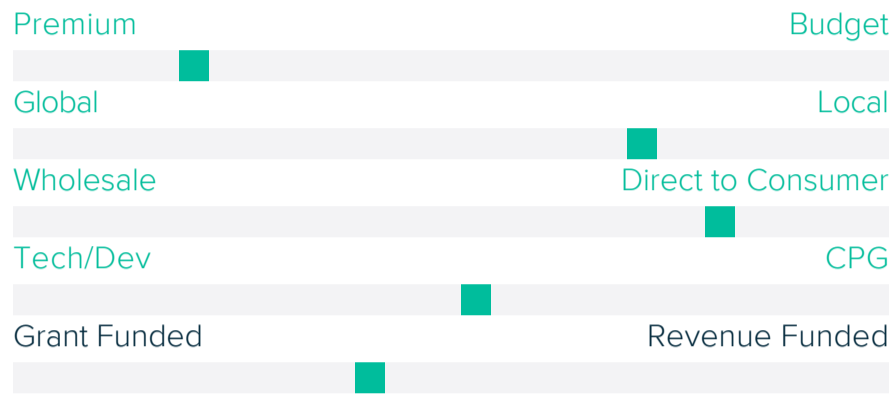

# Cowboy Cricket Farms LLC May 2018 , 1st report

Established: **2016**  
Employees: **4**

Tech / Distribution  
Agriculture

## Position in the Market

## Acquisition Channels