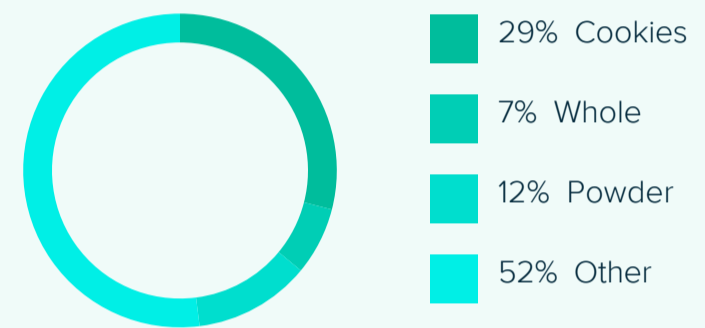

Customer Segments