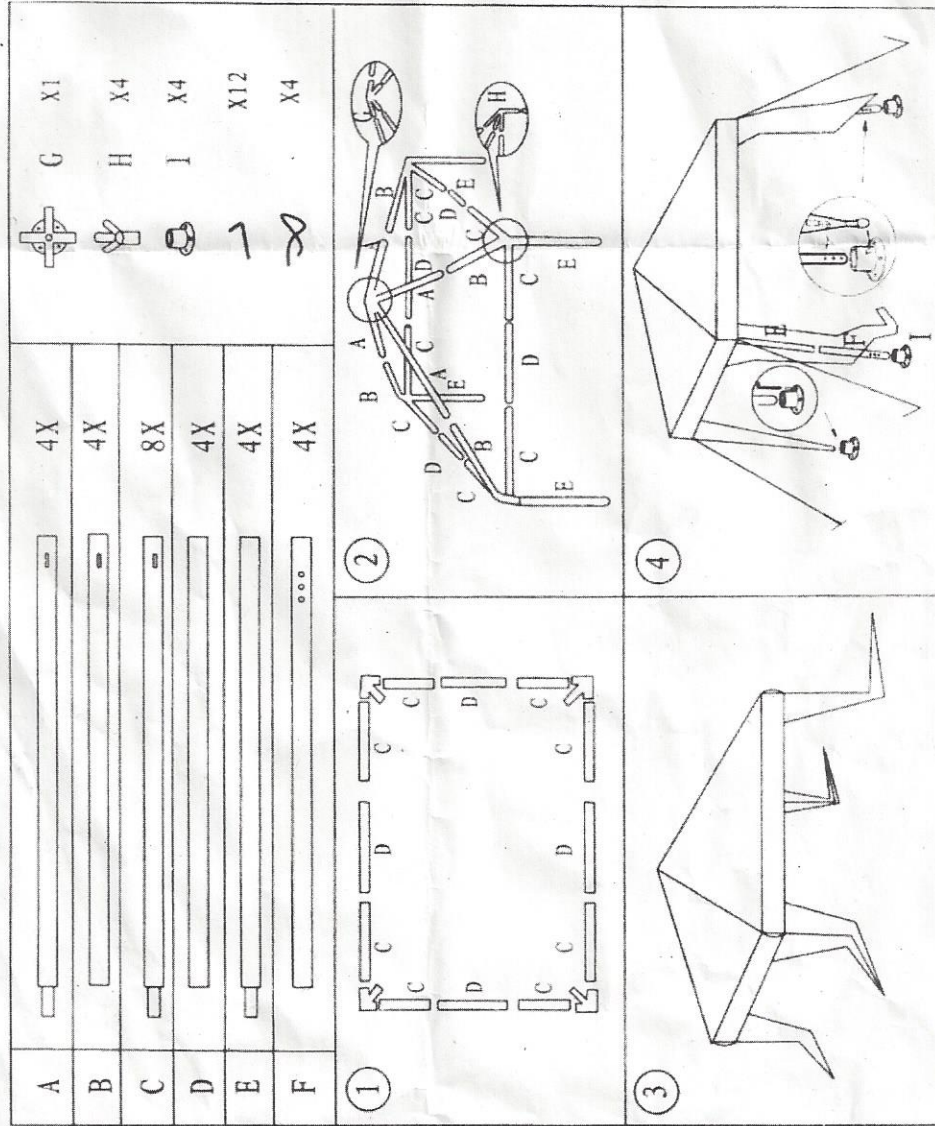

**ASSEMBLY INSTRUCTION MANUAL**

**CAM0238  
3M POLED GAZEBO - MOCHA**

Solus Garden & Leisure, Bromsgrove Rd, Hunnington, Halesowen, B62 0EW.

[www.camleisure.co.uk](http://www.camleisure.co.uk)

**WARNING/SAFETY ADVICE**