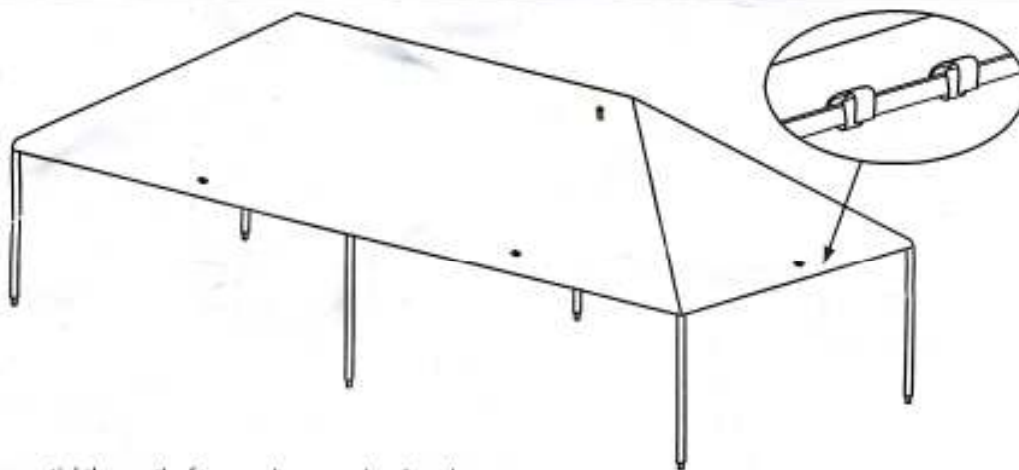

STEP BY STEP GUIDE TO ASSEMBLY

Step 1

Assemble the upper frame as shown using Tubes 2, 2A & the Side Corner Joints

Step 2

Attach the roof section to the upper frame using the side joints. Lastly place tube 3 into the remaining outlet of the side corner joint to form the top half of the gazebo leg.

Step 3

Place the cover tightly over the frame and secure using the velcro straps.

Customer Care/Hotline number for help and assistance call 0151 520 0074

STEP BY STEP GUIDE TO ASSEMBLY

Step 4

Slot the remaining legs (Tubes 4) into position ensuring the side tube holes are at the base. Push the plastic feet into place.