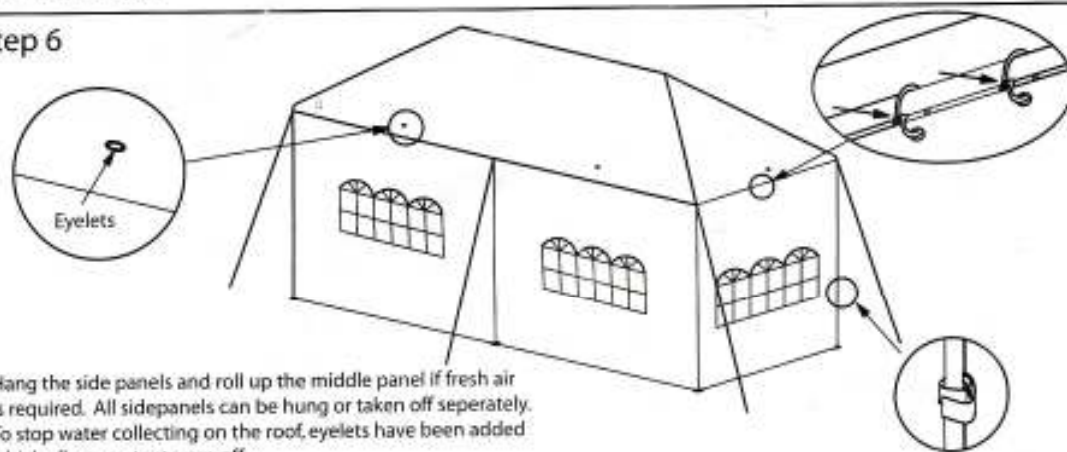

STEP BY STEP GUIDE TO ASSEMBLY

Step 1

Assemble the upper frame as shown using Tubes 2, 2A & the Side Corner Joints

Step 2

Attach the roof section to the upper frame using the side joints. Lastly place tube 3 into the remaining outlet of the side corner joint to form the top half of the gazebo leg.

Step 3

Place the cover tightly over the frame and secure using the velcro straps.

Customer Care/Hotline number for help and assistance call 0151 520 0074

STEP BY STEP GUIDE TO ASSEMBLY

Step 4

Slot the remaining legs (Tubes 4) into position ensuring the side tube holes are at the base. Push the plastic feet into place.

Step 5

Pull the leg covers taught and attach the metal hooks into the tube holes near the feet. If the cover becomes loose, tighten by moving the hook to a lower hole. The securing ropes can now be fitted if required.

Step 6

Hang the side panels and roll up the middle panel if fresh air is required. All sidepanels can be hung or taken off separately. To stop water collecting on the roof, eyelets have been added which allows water to run off.