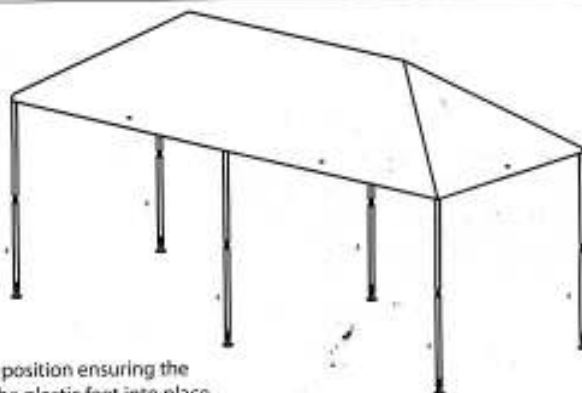

STEP BY STEP GUIDE TO ASSEMBLY

Step 1

Assemble the upper frame as shown using Tubes 2, 2A & the Side Corner Joints

Step 2

Attach the roof section to the upper frame using the side joints. Lastly place tube 3 into the remaining outlet of the side corner joint to form the top half of the gazebo leg.

Step 3

Place the cover tightly over the frame and secure using the velcro straps.

Customer Care/Hotline number for help and assistance call 0151 520 0074

STEP BY STEP GUIDE TO ASSEMBLY

Step 4

Slot the remaining legs (Tubes 4) into position ensuring the side tube holes are at the base. Push the plastic feet into place.

Step 6

Hang the side panels and roll up the middle panel if fresh air is required. All sidepanels can be hung or taken off separately. To stop water collecting on the roof, eyelets have been added which allows water to run off.