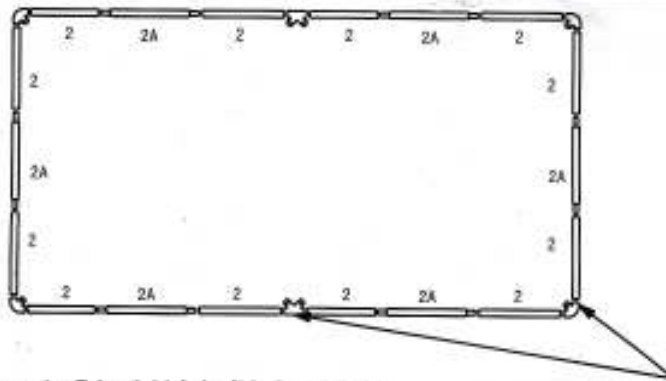

HOME BASE

3 x 6m Gazebo Assembly Instructions

Pack Contents

Number	Parts	Size mm	Qty
1		1080	4
1A		1080	12
2		1000	14
2A		1000	6
2B		1018	1
3		1060	6
4		1000	6
Side Corner Joints			4
Side Corner Joints			2
Centre Connector			2
Base Plate			6
Stake			12
Ropes			6
Curtain Ring			36
Cover			1
3x2M Side Panel			6

STEP BY STEP GUIDE TO ASSEMBLY

Step 1

Assemble the upper frame as shown using Tubes 2, 2A & the Side Corner Joints

Step 2

Attach the roof section to the upper frame using the side joints. Lastly place tube 3 into the remaining outlet of the side corner joint to form the top half of the gazebo leg.