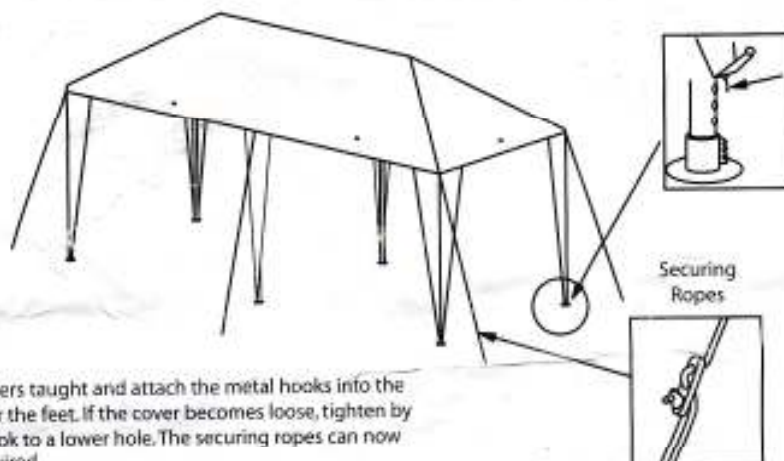

STEP BY STEP GUIDE TO ASSEMBLY

Step 1

Assemble the upper frame as shown using Tubes 2, 2A & the Side Corner Joints

Step 2

Attach the roof section to the upper frame using the side joints. Lastly place tube 3 into the remaining outlet of the side corner joint to form the top half of the gazebo leg.

Step 3

Place the cover tightly over the frame and secure using the velcro straps.

Customer Care/Hotline number for help and assistance call 0151 520 0074

STEP BY STEP GUIDE TO ASSEMBLY

Step 4

Slot the remaining legs (Tubes 4) into position ensuring the side tube holes are at the base. Push the plastic feet into place.

Step 5

Pull the leg covers taught and attach the metal hooks into the tube holes near the feet. If the cover becomes loose, tighten by moving the hook to a lower hole. The securing ropes can now be fitted if required.

Step 6

Hang the side panels and roll up the middle panel if fresh air is required. All sidepanels can be hung or taken off separately. To stop water collecting on the roof, eyelets have been added which allows water to run off.