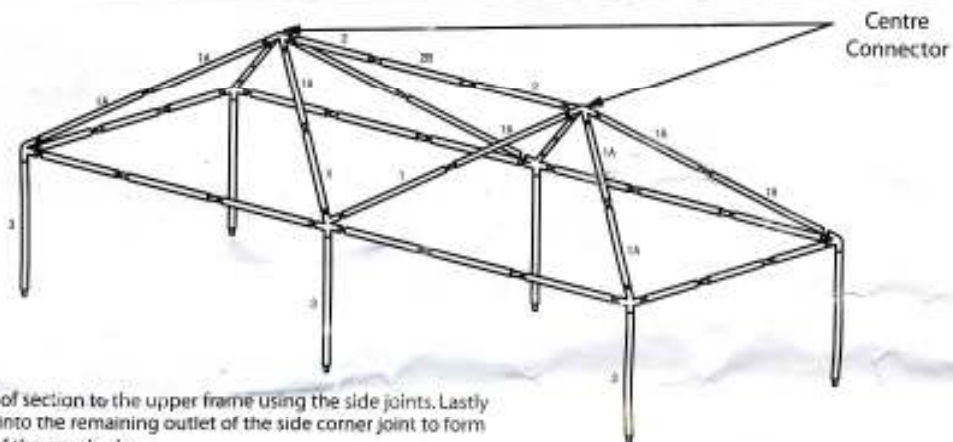

Customer Care

- This Gazebo is not a permanent structure and should be disassembled and stored away after use.
- Do not repack your Gazebo until completely dry.
- This Gazebo must be assembled by 3 adults.
- This Gazebo must not be left erect in windy conditions.
- If you have any problems with your Gazebo please call our helpline on 0151 520 0074
- This Gazebo is not water proof, but is shower proof.

STEP BY STEP GUIDE TO ASSEMBLY

Step 1

Assemble the upper frame as shown using Tubes 2, 2A & the Side Corner Joints

Step 2

Attach the roof section to the upper frame using the side joints. Lastly place tube 3 into the remaining outlet of the side corner joint to form the top half of the gazebo leg.

Step 3

Place the cover tightly over the frame and secure using the velcro straps.

Customer Care/Hotline number for help and assistance call 0151 520 0074

STEP BY STEP GUIDE TO ASSEMBLY

Step 4

Slot the remaining legs (Tubes 4) into position ensuring the side tube holes are at the base. Push the plastic feet into place.