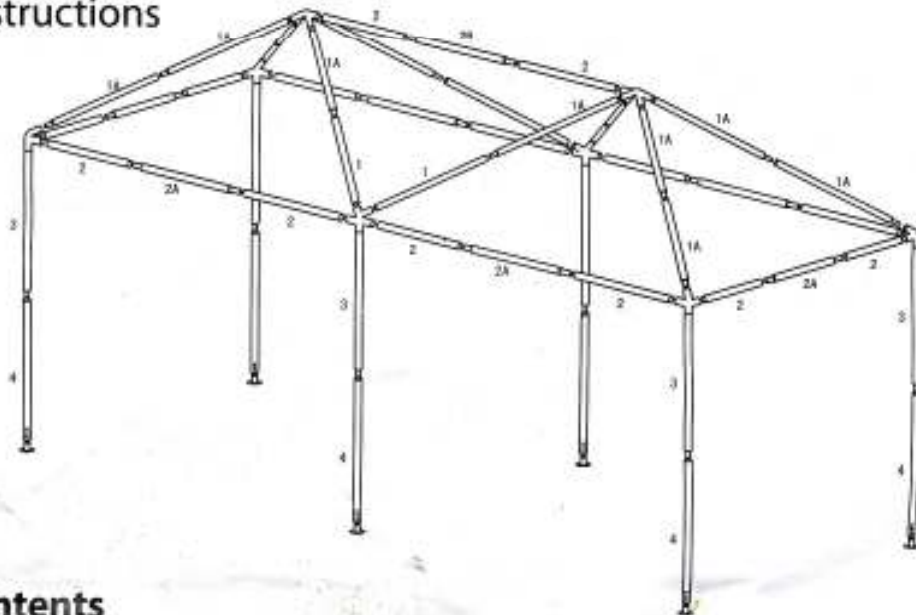

HOME BASE

3 x 6m Gazebo Assembly Instructions

Pack Contents

Number	Parts	Size mm	Qty
1		1080	4
1A		1080	12
2		1000	14
2A		1000	6
2B		1018	1
3		1060	6
4		1000	6
Side Corner Joints			4
Side Corner Joints			2
Centre Connector			2
Base Plate			6
Stake			12
Ropes			6
Curtain Ring			36
Cover			1
3x2M Side Panel			6

STEP BY STEP GUIDE TO ASSEMBLY

Step 1

Assemble the upper frame as shown using Tubes 2, 2A & the Side Corner Joints

Step 2

Attach the roof section to the upper frame using the side joints. Lastly place tube 3 into the remaining outlet of the side corner joint to form the top half of the gazebo leg.