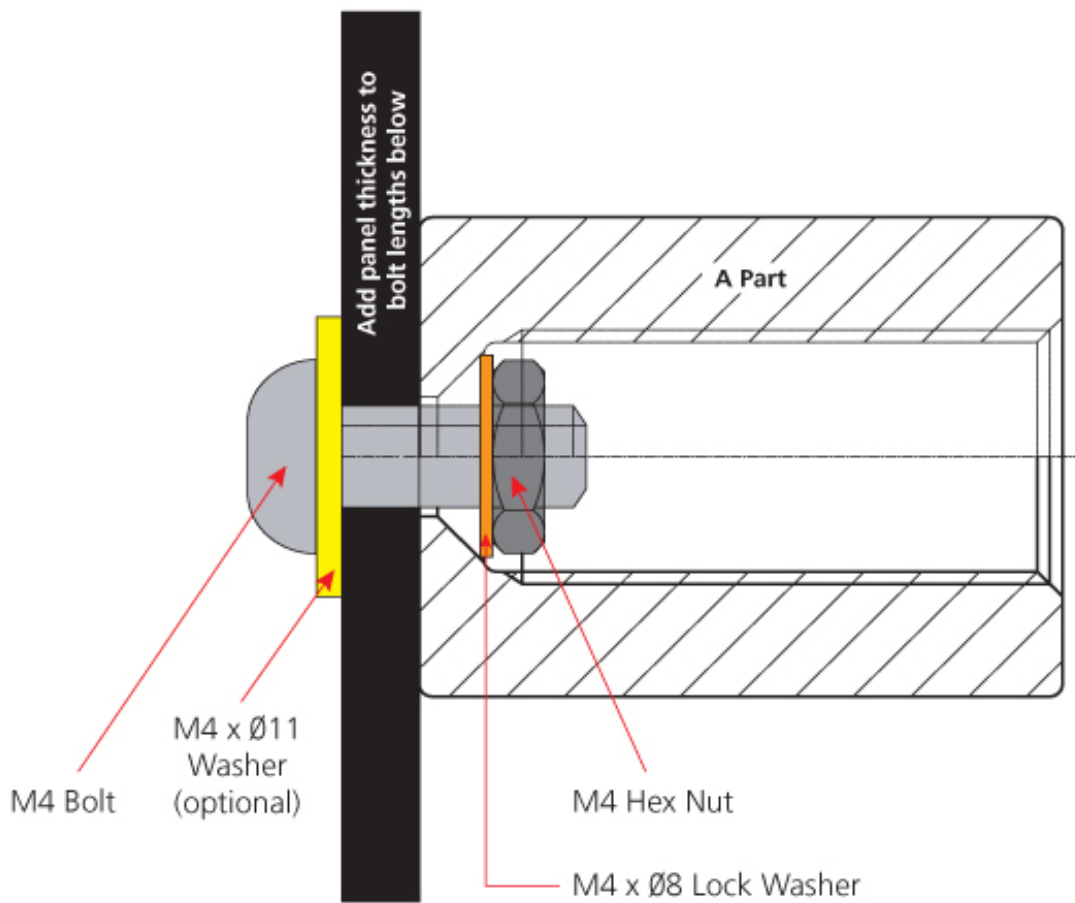

multi·mounts

www.nzazz.nz

Installing an A Part on a panel

Bolt Dimensions			Recommended Fastening System				The intellectual property in this drawing is the property of NZAZZ Limited and/or its affiliated companies. Copyright © 2018. Unauthorised use prohibited.
Button Head Bolt Thread Diameter	Thread Length	Overall Length					
M4	7mm	10mm					
.156"	.281"	.375"					
Add panel thickness to bolt lengths above			M4 Bolt	M4 x Ø11 Washer	M4 x Ø8 Lock Washer	M4 Hex Nut	