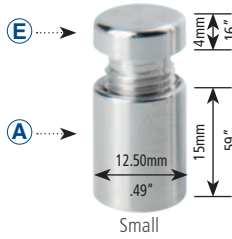

NZ·azz

mono·mounts®

best for single panel installations

ALUMINIUM

Available with a Natural finish in the following sizes

extra spacers (D Parts) are available in all sizes
D Part dimensions are the same as A Part dimensions