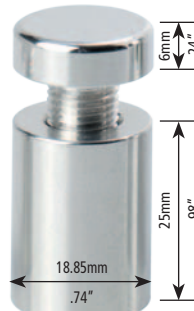

NZ·azz

mono·mounts®

best for single panel installations

ALUMINIUM

Available with a Natural finish in the following sizes

extra spacers (D Parts) are available in all sizes
D Part dimensions are the same as A Part dimensions

Large

	Small	
	4 PACK	50 PACK
Pack	11.80	144.00
Each	2.95	2.88

	Medium	
	4 PACK	50 PACK
Pack	14.20	173.00
Each	3.55	3.46

	Large	
	4 PACK	50 PACK
Pack	21.00	256.00
Each	5.25	5.12

	XL	
	2 PACK	50 PACK
Pack	18.00	439.00
Each	9.00	8.78

	XXL	
	2 PACK	50 PACK
Pack	23.00	560.50
Each	11.50	11.21

BRASS

Available with the finishes and colours below in Small, Medium, Large, XL and XXL sizes

extra spacers (D Parts) are also available in all sizes

	Small Chrome	
	4 PACK	50 PACK
Pack	16.00	195.00
Each	4.00	3.90

	Medium Chrome	
	4 PACK	50 PACK
Pack	22.00	268.00
Each	5.50	5.36

	Large Chrome	
	4 PACK	50 PACK
Pack	28.00	341.50
Each	7.00	6.83

	XL Chrome	
	2 PACK	50 PACK
Pack	21.00	512.00
Each	10.50	10.24

	XXL Chrome	
	2 PACK	50 PACK
Pack	26.00	634.00
Each	13.00	12.68

	Small Black or Gold	
	4 PACK	50 PACK
Pack	24.00	292.50
Each	6.00	5.85

	Medium Black or Gold	
	4 PACK	50 PACK
Pack	33.00	402.00
Each	8.25	8.04

	Large Black or Gold	
	4 PACK	50 PACK
Pack	42.00	512.50
Each	10.50	10.25

	XL Black or Gold	
	2 PACK	50 PACK
Pack	31.50	768.00
Each	15.75	15.36

	XXL Black or Gold	
	2 PACK	50 PACK
Pack	39.00	951.00
Each	19.50	19.02

Orders delivered by Express Courier - 1-2 days, (see: [FAQs/eStoreFAQs/Delivery](#))

Free delivery for orders NZD 150.00+