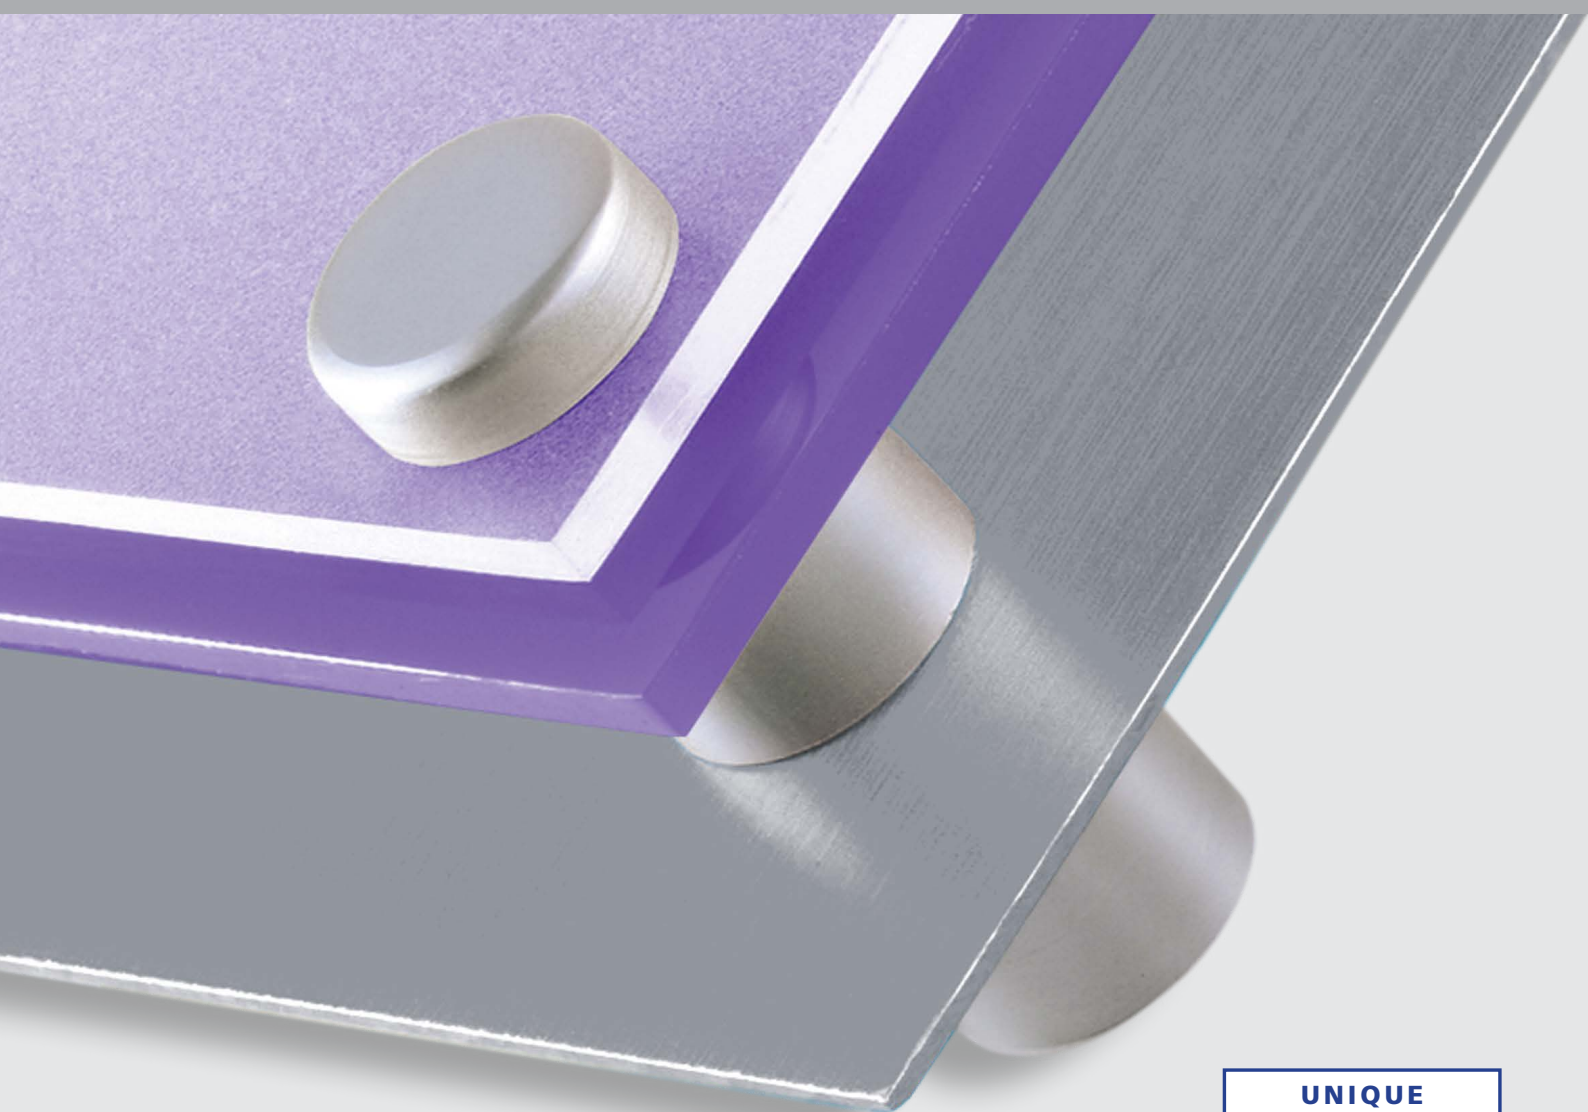

NZ·azz

extra·spacers

Best for multi-layering and offsetting

www.nzazz.nz

Used with monomounts or multimounts
to install extra panels

UNIQUE
*** PATENTED ***
FUNCTIONALITY

NZ·azz

www.nzazz.nz

RESIN COLLECTION

PT colours - available with a Gloss or Matt finish in Small, Medium and Large sizes