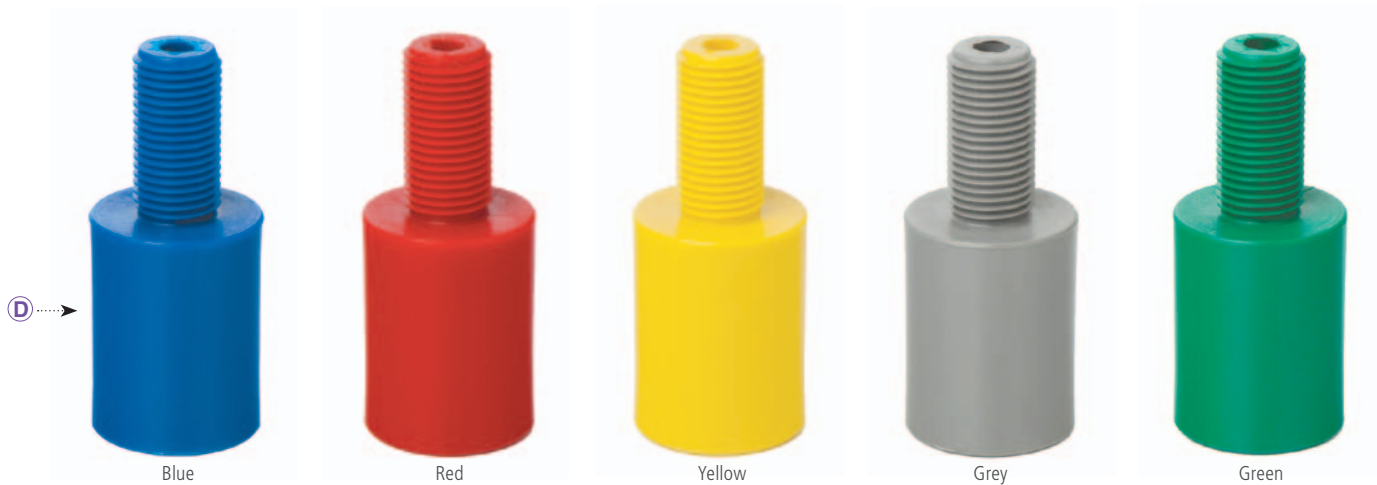

PT colours - available with a Gloss or Matt finish in Small, Medium and Large sizes

		Small All Colours		
		4 PACK	50 PACK	500 PACK
Pack		3.44	41.50	395.00
Each		0.86	0.83	0.79

		Medium All Colours		
		4 PACK	50 PACK	500 PACK
Pack		4.56	55.50	525.00
Each		1.14	1.11	1.05

		Large All Colours		
		4 PACK	50 PACK	500 PACK
Pack		5.72	69.50	660.00
Each		1.43	1.39	1.32

SA colours are also available and can be seen at www.nzazz.nz

www.nzazz.nz

NZAZZ Limited. Ph 09 415 4430, Email: sales@nzazz.nz

Proudly made in New Zealand.

Orders delivered by Express Courier - 1-2 days, (see: [FAQs/eStoreFAQs/Delivery](#))

Free delivery for orders NZD 150.00+

Shipping + Handling charges apply to orders up to NZD 149.99, (see: [FAQs/eStoreFAQs/Delivery](#)).