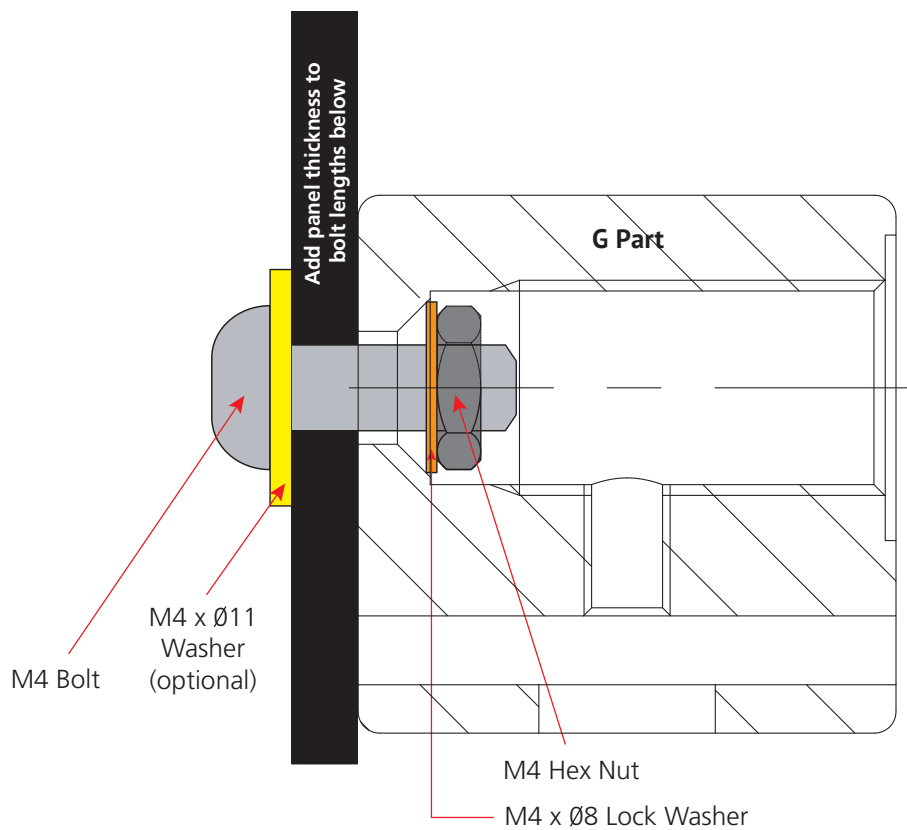

Installing edgemounts on panels

Bolt Dimensions			Recommended Fastening System				NZAZZ Limited and / or its affiliated companies own the Intellectual Property in this drawing. Copyright 2017 ©. Unauthorized use is prohibited. All rights reserved.
Button Head Bolt Thread Diameter	Thread Length	Overall Length					
M4	9mm	12mm					
.157"	.354"	.472"					

Add panel thickness to bolt lengths above