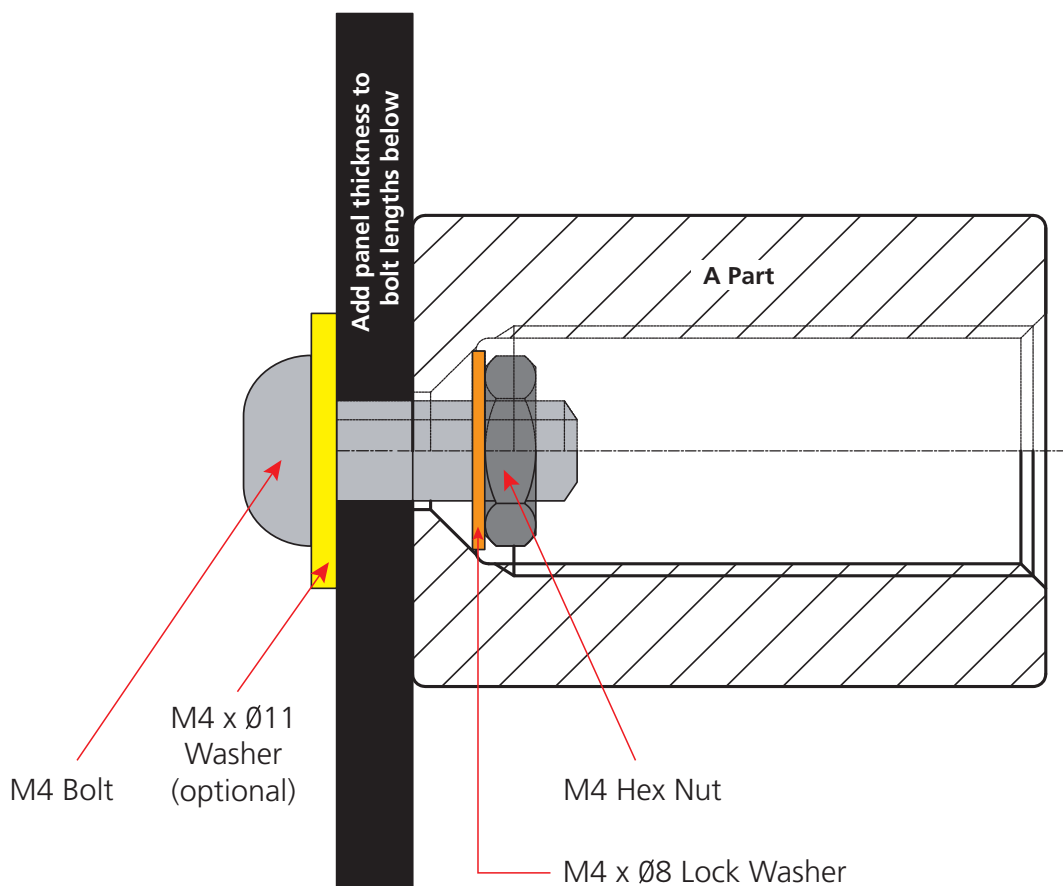

NZ·azz

mono·mounts®

mount your panels easily, quickly and securely

Mounting an A Part on a panel

Bolt Dimensions			Recommended Fastening System				The intellectual property in this drawing is the property of NZAZZ Limited, 40 William Pickering Drive, Auckland, New Zealand. Copyright © NZAZZ Limited 2016. Unauthorised use prohibited.
Button Head Bolt Thread Diameter	Thread Length	Overall Length					
M4	7mm	10mm					
.156"	.281"	.375"					
Add panel thickness to bolt lengths above			M4 Bolt	M4 x Ø11 Washer	M4 x Ø8 Lock Washer	M4 Hex Nut	