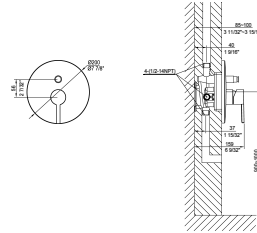

NAIA

Built-in bath-shower faucet

TECHNICAL DRAWINGS

FEATURES

Application place: Bathtub, Shower

Faucet type: Single-lever

Finish: Chrome

Handle position: Top