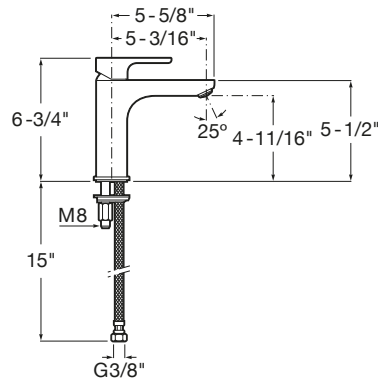

L20

Smooth body medium-neck sink faucet, Cold Start, XL handle, 1.2 gpm

TECHNICAL DRAWINGS

FEATURES

- Aerator type: Coin slot
- Application place: Basin
- Cold water position in the center
- Faucet type: Single-lever
- Finish: Chrome
- Flexible supply hoses included
- Flow rate (l/min - 3 bar): 5
- Handle position: Top
- Installation type: Deck-mounted
- Type of cartridge: Ceramic
- Waste not included
- Waste type: Waste not included
- Water and energy saving