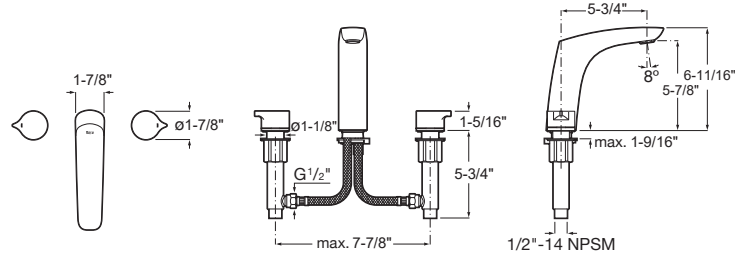

INSIGNIA

Widespread bathroom sink faucet, 1.2 gpm

TECHNICAL DRAWINGS

FEATURES

Faucet type: Twin-lever

Finish: Chrome

Installation type: Deck-mounted

OnlineAvailable

## Insignia

With soft outlines and an extraordinary elegance and personality, its slim side handle makes the difference in a modern single-lever faucet ideal for bathrooms with a clear urban character.