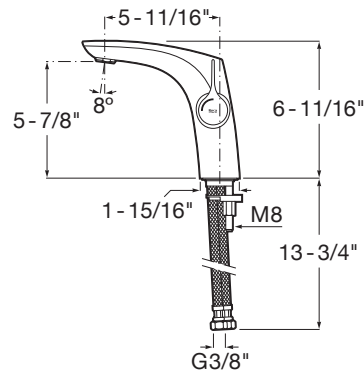

INSIGNIA

Smooth body sink faucet with pop-up waste, Cold Start, 1.2 gpm

TECHNICAL DRAWINGS

FEATURES

- Application place: Basin
- Click-clack waste
- Cold water position in the center
- Faucet type: Single-lever
- Finish: Chrome
- Flexible supply hoses included
- Handle position: Lateral
- Installation type: Deck-mounted
- Type of cartridge: Ceramic
- Waste type: Click-clack waste
- Water and energy saving
- Water flow restrictor

## Insignia

With soft outlines and an extraordinary elegance and personality, its slim side handle makes the difference in a modern single-lever faucet ideal for bathrooms with a clear urban character.