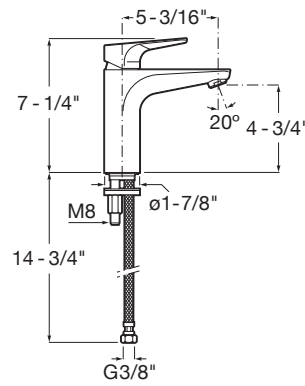

ATLAS

Smooth body mezzo sink faucet, Cold Start, 1.2 gpm

TECHNICAL DRAWINGS

FEATURES

- Aerator type: Integrated aerator
- Application place: Basin
- Cold water position in the center
- Faucet type: Single-lever
- Finish: Chrome
- Flexible supply hoses included
- Flow rate (l/min - 3 bar): 5
- Handle position: Top
- Installation type: Deck-mounted
- Type of cartridge: Ceramic
- Waste type: Waste not included
- Water and energy saving
- Water connection thread: 3/8"

Evershine

SoftTurn®

Atlas

This faucet collection, which stands out for its elegance and versatility, includes flow limiters to 5 litres per minute as well as the Cold Start technology that guarantee greater water and energy savings. Also, with the aim of providing more comfort, the shower mixer can be equipped with a clip-on shelf, allowing you to have your showering essentials close to hand.