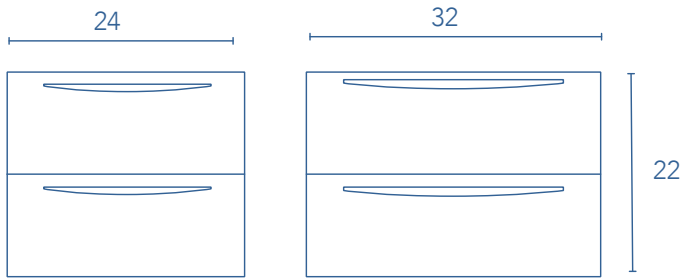

## UNITS

Depth 18

## TECHNICAL INFORMATION

STRUCTURE:	Matt lacquered 5/8 in. board.
FRONT:	Matt lacquered 3/4 in. board.
DRAWER:	Wood finish with high quality hidden full extraction runners with soft close system.
WALL HANGING BRACKET:	Hidden hanging brackets with direct assembling system, great resistance and depth regulation.
PIPE DEPTH:	Space behind drawer is 3 in.