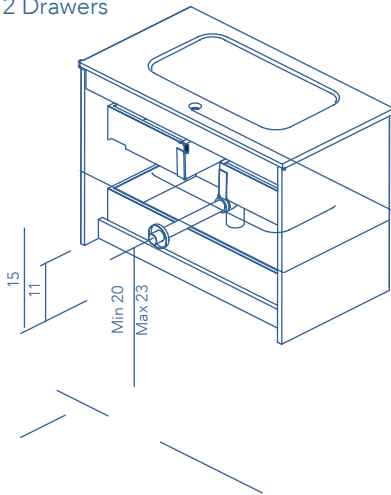

SIPHON PLACEMENT

2 Drawers