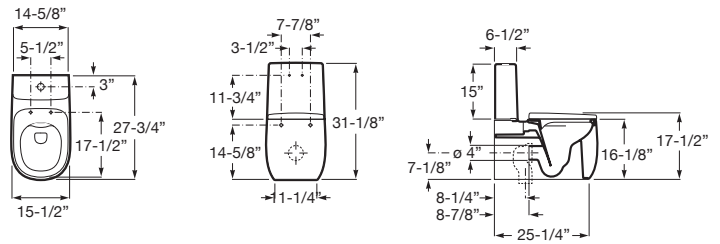

BEYOND

Back to wall vitreous china two-piece Rimless toilet with dual outlet

DIMENSIONS

Length	395 mm
Width	705 mm
Height	790 mm

COLOURS AND FINISHES

TECHNICAL DRAWINGS

FEATURES

- Back to wall
- Elbow included
- Fixing kit: Included
- Flushing system: Washdown
- Installation type: Floorstanding
- Outlet type: Dual (vario)
- Publication Status
- Roca Rimless®
- Shape: Soft

## COMPATIBLE WITH

Dual flush 1.28/0.8 GPF  
toilet tank with bottom inlet

3410B1..A

Soft-closing SUPRALIT®  
seat and cover for toilet

801B82..B