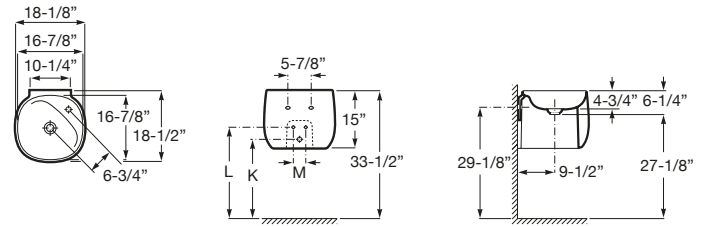

BEYOND

Wall-hung FINECERAMIC® sink with integrated semipedestal

DIMENSIONS

Length	460 mm
Width	470 mm
Height	380 mm

COLOURS AND FINISHES

00 White

TECHNICAL DRAWINGS

FEATURES

- Bowl depth (mm): 470
- Bowl length (mm): 380
- Bowl position: Central
- Bowl width (mm): 460
- Fixing kit: Included
- Installation type: Wall-hung
- Integrated shelf
- Material: FINECERAMIC®
- Plug and Waste: Included
- Publication Status
- Shape: Soft
- Shelf position: Right
- Taphole configuration: 1 Taphole on the right side
- Trap: Not included
- Washbasin capacity (l): 6.5
- Waste: Included
- Weight (kg): 20.5
- Without overflow