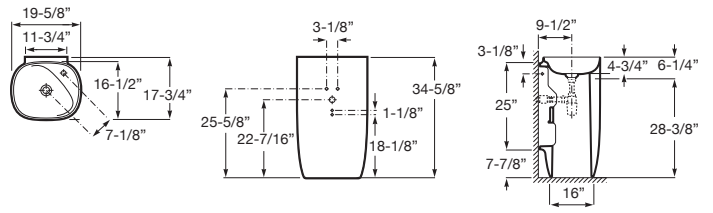

BEYOND

Totem FINECERAMIC® sink

DIMENSIONS

|        |        |
|--------|--------|
| Length | 500 mm |
| Width  | 450 mm |
| Height | 880 mm |

COLOURS AND FINISHES

00 White

TECHNICAL DRAWINGS

FEATURES

Bowl depth (mm): 450

Bowl length (mm): 880

Bowl position: Central

Bowl width (mm): 500

Fixing kit: Included

Installation type: Floorstanding

Integrated shelf

Material: FINECERAMIC ®

Plug and Waste: Included

Publication Status

Shape: Soft

Shelf position: Right

Taphole configuration: 1 Taphole on the right side

Trap: Included

Washbasin capacity (l): 8.3

Waste: Included

Weight (kg): 54

Without overflow