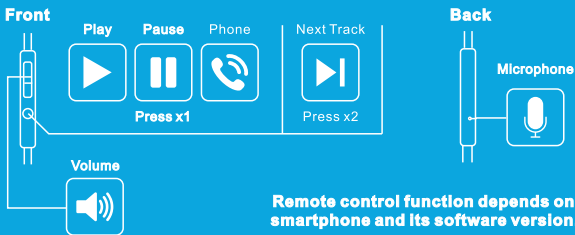

friendie

Specifications:

Driver	10mm
Sensitivity	101dB±3dB
Impedance	16Ω±15%
Cable length	1.2m
Cable type	Flat ant-tangle
Connection	φ3.5mm
Frequency	20-20000Hz
Earbud sizes	Small, medium, large
Music controller	Play, pause, next track, volume
Phone controller	Answer, end calls