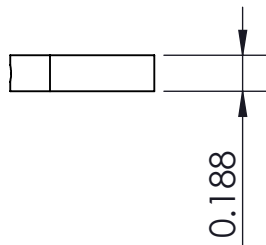

SHORT

MEDIUM

LONG

WEIGHT (WITH MOUNTING HARDWARE): 0.2 oz

THIS DRAWING IS THE SOLE PROPERTY OF HIPSHOT PRODUCTS, INC.
ALL RIGHTS ARE RESERVED.
DIMENSIONS AND PRODUCT FEATURES ARE SUBJECT TO CHANGE
WITHOUT NOTICE.

UNLESS OTHERWISE SPECIFIED:
DIMENSIONS ARE IN INCHES
TOLERANCE: ± .005

IMAGE NOT DRAWN
TO SCALE

8248 STATE ROUTE 96
Interlaken, NY 14847 U.S.A.
TEL: 607-532-9404 FAX: 607-532-9530
E-MAIL: info@HipshotProducts.com