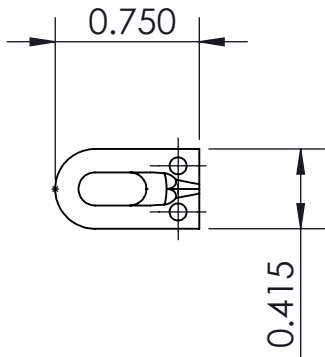

SHORT

MEDIUM

LONG

WEIGHT (WITH MOUNTING HARDWARE): 0.2 oz

THIS DRAWING IS THE SOLE PROPERTY OF HIPSHOT PRODUCTS, INC.
ALL RIGHTS ARE RESERVED.
DIMENSIONS AND PRODUCT FEATURES ARE SUBJECT TO CHANGE
WITHOUT NOTICE.

UNLESS OTHERWISE SPECIFIED:
DIMENSIONS ARE IN INCHES
TOLERANCE: ± .005

IMAGE NOT DRAWN
TO SCALE

8248 STATE ROUTE 96
Interlaken, NY 14847 U.S.A.
TEL: 607-532-9404 FAX: 607-532-9530
E-MAIL: info@HipshotProducts.com