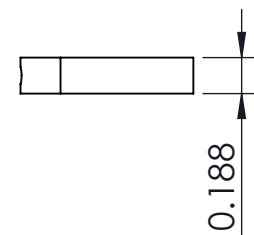

SHORT

MEDIUM

LONG

WEIGHT (WITH MOUNTING HARDWARE): 0.2 oz

THIS DRAWING IS THE SOLE PROPERTY OF HIPSHOT PRODUCTS, INC.
ALL RIGHTS ARE RESERVED.
DIMENSIONS AND PRODUCT FEATURES ARE SUBJECT TO CHANGE
WITHOUT NOTICE.

UNLESS OTHERWISE SPECIFIED:
DIMENSIONS ARE IN INCHES
TOLERANCE: ± .005

IMAGE NOT DRAWN
TO SCALE

8248 STATE ROUTE 96
Interlaken, NY 14847 U.S.A.
TEL: 607-532-9404 FAX: 607-532-9530
E-MAIL: info@HipshotProducts.com