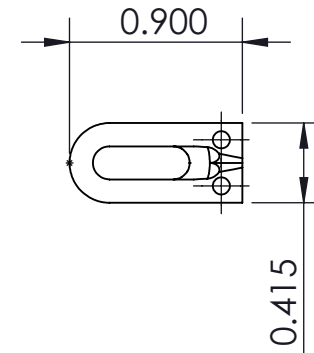

SHORT

MEDIUM

LONG

WEIGHT (WITH MOUNTING HARDWARE): 0.2 oz

THIS DRAWING IS THE SOLE PROPERTY OF HIPSHOT PRODUCTS, INC.
ALL RIGHTS ARE RESERVED.
DIMENSIONS AND PRODUCT FEATURES ARE SUBJECT TO CHANGE
WITHOUT NOTICE.

UNLESS OTHERWISE SPECIFIED:
DIMENSIONS ARE IN INCHES
TOLERANCE: ± .005

IMAGE NOT DRAWN
TO SCALE

8248 STATE ROUTE 96
Interlaken, NY 14847 U.S.A.
TEL: 607-532-9404 FAX: 607-532-9530
E-MAIL: info@HipshotProducts.com