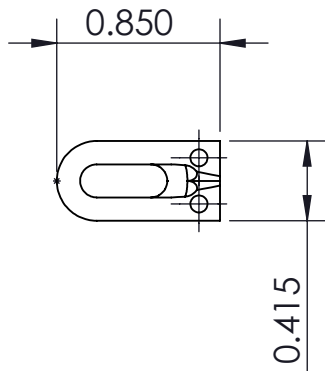

SHORT

MEDIUM

LONG

WEIGHT (WITH MOUNTING HARDWARE): 0.2 oz

THIS DRAWING IS THE SOLE PROPERTY OF HIPSHOT PRODUCTS, INC.
ALL RIGHTS ARE RESERVED.
DIMENSIONS AND PRODUCT FEATURES ARE SUBJECT TO CHANGE
WITHOUT NOTICE.

UNLESS OTHERWISE SPECIFIED:
DIMENSIONS ARE IN INCHES
TOLERANCE: ± .005

IMAGE NOT DRAWN
TO SCALE

8248 STATE ROUTE 96
Interlaken, NY 14847 U.S.A.
TEL: 607-532-9404 FAX: 607-532-9530
E-MAIL: info@HipshotProducts.com