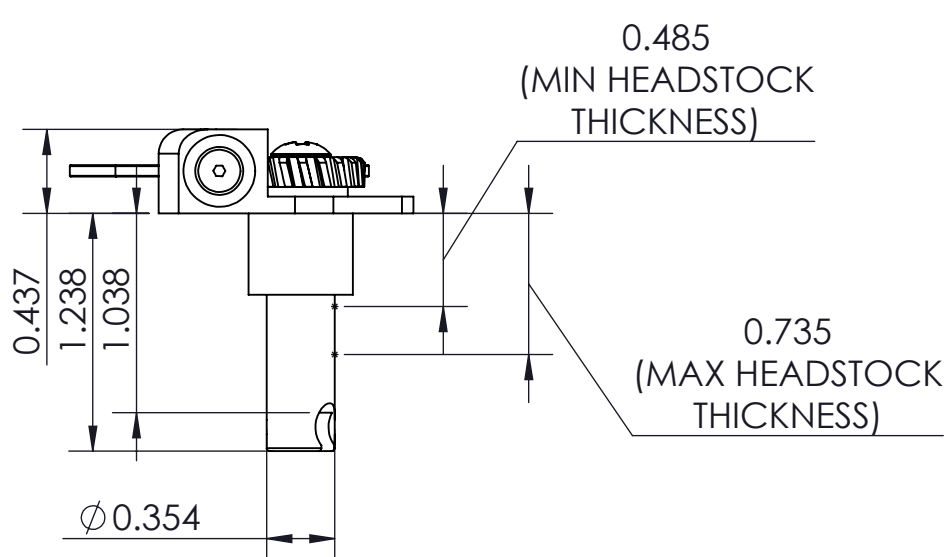

3/8" LICENSED ULTRALITE

1/2" LICENSED ULTRALITE

THIS DRAWING IS THE SOLE PROPERTY OF HIPSHOT PRODUCTS, INC. ALL RIGHTS ARE RESERVED. DIMENSIONS AND PRODUCT FEATURES ARE SUBJECT TO CHANGE WITHOUT NOTICE.

UNLESS OTHERWISE SPECIFIED: DIMENSIONS ARE IN INCHES TOLERANCE: ± .005

IMAGE NOT DRAWN TO SCALE

HB6 - LICENSED ULTRALITE BASS TUNER 3/8" AND 1/2"

HIPSHOT

8248 STATE ROUTE 96
Interlaken, NY 14847 U.S.A.
TEL: 607-532-9404 FAX: 607-532-9530
E-MAIL: info@HipshotProducts.com

CLOVER

Y KEY

WEIGHTS
(INCLUDING
MOUNTING
HARDWARE):

3/8" CLOVER	1.97oz
3/8" Y KEY	1.78oz
1/2" CLOVER	2.01oz
1/2" Y KEY	1.78oz

THIS DRAWING IS THE SOLE PROPERTY OF HIPSHOT PRODUCTS, INC.
ALL RIGHTS ARE RESERVED.
DIMENSIONS AND PRODUCT FEATURES ARE SUBJECT TO CHANGE
WITHOUT NOTICE.

UNLESS OTHERWISE SPECIFIED:
DIMENSIONS ARE IN INCHES
TOLERANCE: $\pm .005$

IMAGE NOT DRAWN
TO SCALE

8248 STATE ROUTE 96
Interlaken, NY 14847 U.S.A.

TEL:607-532-9404 FAX:607-532-9530

E-MAIL: info@HipshotProducts.com