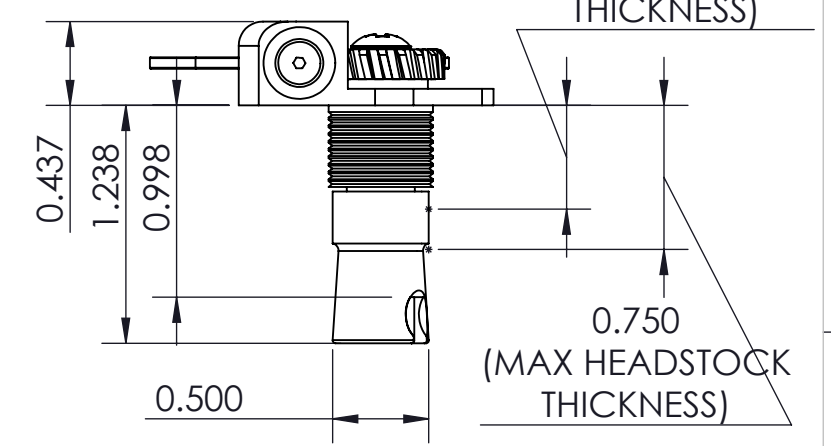

3/8" LICENSED ULTRALITE

1/2" LICENSED ULTRALITE

THIS DRAWING IS THE SOLE PROPERTY OF HIPSHOT PRODUCTS, INC. ALL RIGHTS ARE RESERVED. DIMENSIONS AND PRODUCT FEATURES ARE SUBJECT TO CHANGE WITHOUT NOTICE.

UNLESS OTHERWISE SPECIFIED: DIMENSIONS ARE IN INCHES TOLERANCE: ± .005

IMAGE NOT DRAWN TO SCALE

HB6 - LICENSED ULTRALITE BASS TUNER 3/8" AND 1/2"

HIPSHOT

8248 STATE ROUTE 96
Interlaken, NY 14847 U.S.A.
TEL: 607-532-9404 FAX: 607-532-9530
E-MAIL: info@HipshotProducts.com