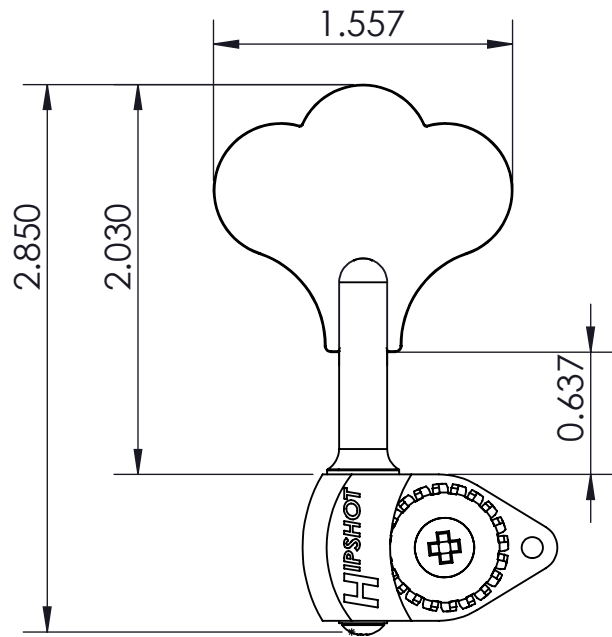

UNLESS OTHERWISE SPECIFIED: DIMENSIONS ARE IN INCHES TOLERANCE: ± .005

IMAGE NOT DRAWN TO SCALE

HB6 - LICENSED ULTRALITE BASS TUNER 3/8" AND 1/2"

HIPSHOT

8248 STATE ROUTE 96
Interlaken, NY 14847 U.S.A.
TEL: 607-532-9404 FAX: 607-532-9530
E-MAIL: info@HipshotProducts.com

CLOVER

Y KEY

WEIGHTS
(INCLUDING
MOUNTING
HARDWARE):

3/8" CLOVER	1.97oz
3/8" Y KEY	1.78oz
1/2" CLOVER	2.01oz
1/2" Y KEY	1.78oz

THIS DRAWING IS THE SOLE PROPERTY OF HIPSHOT PRODUCTS, INC.
ALL RIGHTS ARE RESERVED.
DIMENSIONS AND PRODUCT FEATURES ARE SUBJECT TO CHANGE
WITHOUT NOTICE.

UNLESS OTHERWISE SPECIFIED:
DIMENSIONS ARE IN INCHES
TOLERANCE: $\pm .005$

IMAGE NOT DRAWN
TO SCALE

8248 STATE ROUTE 96
Interlaken, NY 14847 U.S.A.

TEL:607-532-9404 FAX:607-532-9530

E-MAIL: info@HipshotProducts.com