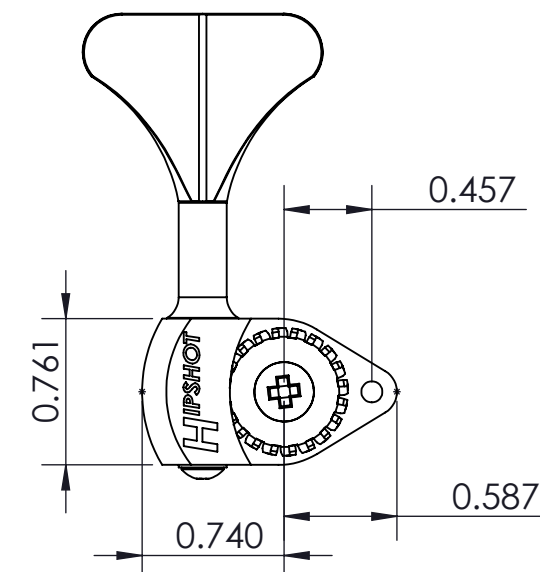

3/8" LICENSED ULTRALITE

1/2" LICENSED ULTRALITE

THIS DRAWING IS THE SOLE PROPERTY OF HIPSHOT PRODUCTS, INC. ALL RIGHTS ARE RESERVED. DIMENSIONS AND PRODUCT FEATURES ARE SUBJECT TO CHANGE WITHOUT NOTICE.

UNLESS OTHERWISE SPECIFIED: DIMENSIONS ARE IN INCHES TOLERANCE: ± .005

IMAGE NOT DRAWN TO SCALE

HB6 - LICENSED ULTRALITE BASS TUNER 3/8" AND 1/2"

HIPSHOT

8248 STATE ROUTE 96
Interlaken, NY 14847 U.S.A.
TEL: 607-532-9404 FAX: 607-532-9530
E-MAIL: info@HipshotProducts.com

CLOVER

Y KEY

WEIGHTS
(INCLUDING
MOUNTING
HARDWARE):

3/8" CLOVER	1.97oz
3/8" Y KEY	1.78oz
1/2" CLOVER	2.01oz
1/2" Y KEY	1.78oz

THIS DRAWING IS THE SOLE PROPERTY OF HIPSHOT PRODUCTS, INC.
ALL RIGHTS ARE RESERVED.
DIMENSIONS AND PRODUCT FEATURES ARE SUBJECT TO CHANGE
WITHOUT NOTICE.

UNLESS OTHERWISE SPECIFIED:
DIMENSIONS ARE IN INCHES
TOLERANCE: $\pm .005$

IMAGE NOT DRAWN
TO SCALE

8248 STATE ROUTE 96
Interlaken, NY 14847 U.S.A.

TEL:607-532-9404 FAX:607-532-9530

E-MAIL: info@HipshotProducts.com