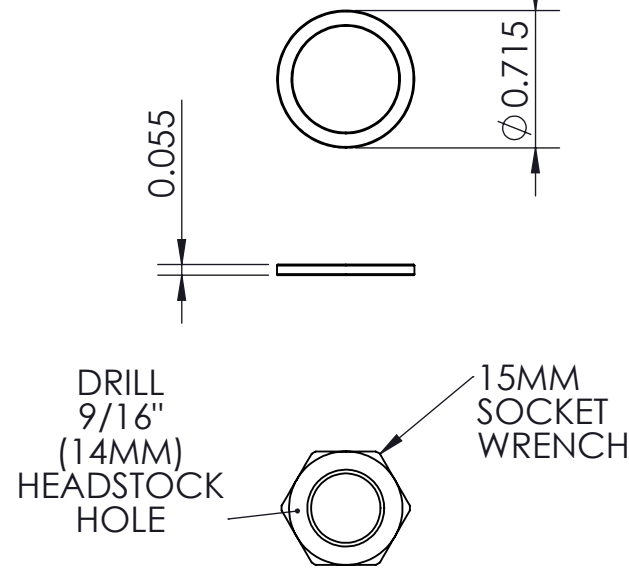

3/8" LICENSED ULTRALITE

1/2" LICENSED ULTRALITE

THIS DRAWING IS THE SOLE PROPERTY OF HIPSHOT PRODUCTS, INC. ALL RIGHTS ARE RESERVED. DIMENSIONS AND PRODUCT FEATURES ARE SUBJECT TO CHANGE WITHOUT NOTICE.

UNLESS OTHERWISE SPECIFIED: DIMENSIONS ARE IN INCHES TOLERANCE: ± .005

IMAGE NOT DRAWN TO SCALE

HB6 - LICENSED ULTRALITE BASS TUNER 3/8" AND 1/2"

HIPSHOT

8248 STATE ROUTE 96
Interlaken, NY 14847 U.S.A.
TEL: 607-532-9404 FAX: 607-532-9530
E-MAIL: info@HipshotProducts.com

CLOVER

Y KEY

WEIGHTS
(INCLUDING
MOUNTING
HARDWARE):

3/8" CLOVER	1.97oz
3/8" Y KEY	1.78oz
1/2" CLOVER	2.01oz
1/2" Y KEY	1.78oz

THIS DRAWING IS THE SOLE PROPERTY OF HIPSHOT PRODUCTS, INC.
ALL RIGHTS ARE RESERVED.
DIMENSIONS AND PRODUCT FEATURES ARE SUBJECT TO CHANGE
WITHOUT NOTICE.

UNLESS OTHERWISE SPECIFIED:
DIMENSIONS ARE IN INCHES
TOLERANCE: $\pm .005$

IMAGE NOT DRAWN
TO SCALE

8248 STATE ROUTE 96
Interlaken, NY 14847 U.S.A.

TEL:607-532-9404 FAX:607-532-9530

E-MAIL: info@HipshotProducts.com