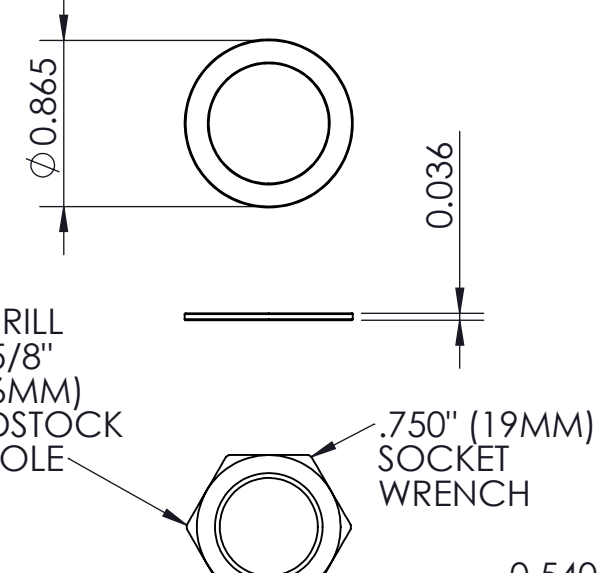

3/8" LICENSED ULTRALITE

1/2" LICENSED ULTRALITE

THIS DRAWING IS THE SOLE PROPERTY OF HIPSHOT PRODUCTS, INC. ALL RIGHTS ARE RESERVED. DIMENSIONS AND PRODUCT FEATURES ARE SUBJECT TO CHANGE WITHOUT NOTICE.

UNLESS OTHERWISE SPECIFIED: DIMENSIONS ARE IN INCHES TOLERANCE: ± .005

IMAGE NOT DRAWN TO SCALE

HB6 - LICENSED ULTRALITE BASS TUNER 3/8" AND 1/2"

HIPSHOT

8248 STATE ROUTE 96
Interlaken, NY 14847 U.S.A.
TEL: 607-532-9404 FAX: 607-532-9530
E-MAIL: info@HipshotProducts.com

CLOVER

Y KEY

WEIGHTS
(INCLUDING
MOUNTING
HARDWARE):

3/8" CLOVER	1.97oz
3/8" Y KEY	1.78oz
1/2" CLOVER	2.01oz
1/2" Y KEY	1.78oz

THIS DRAWING IS THE SOLE PROPERTY OF HIPSHOT PRODUCTS, INC.
ALL RIGHTS ARE RESERVED.
DIMENSIONS AND PRODUCT FEATURES ARE SUBJECT TO CHANGE
WITHOUT NOTICE.

UNLESS OTHERWISE SPECIFIED:
DIMENSIONS ARE IN INCHES
TOLERANCE: $\pm .005$

IMAGE NOT DRAWN
TO SCALE

8248 STATE ROUTE 96
Interlaken, NY 14847 U.S.A.

TEL:607-532-9404 FAX:607-532-9530

E-MAIL: info@HipshotProducts.com