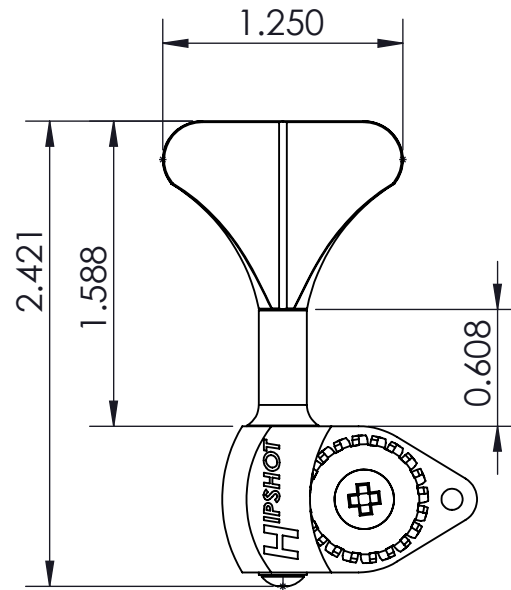

UNLESS OTHERWISE SPECIFIED: DIMENSIONS ARE IN INCHES TOLERANCE: ± .005

IMAGE NOT DRAWN TO SCALE

HB6 - LICENSED ULTRALITE BASS TUNER 3/8" AND 1/2"

HIPSHOT

8248 STATE ROUTE 96
Interlaken, NY 14847 U.S.A.
TEL: 607-532-9404 FAX: 607-532-9530
E-MAIL: info@HipshotProducts.com

CLOVER

Y KEY

WEIGHTS
(INCLUDING
MOUNTING
HARDWARE):

3/8" CLOVER	1.97oz
3/8" Y KEY	1.78oz
1/2" CLOVER	2.01oz
1/2" Y KEY	1.78oz

THIS DRAWING IS THE SOLE PROPERTY OF HIPSHOT PRODUCTS, INC.
ALL RIGHTS ARE RESERVED.
DIMENSIONS AND PRODUCT FEATURES ARE SUBJECT TO CHANGE
WITHOUT NOTICE.

UNLESS OTHERWISE SPECIFIED:
DIMENSIONS ARE IN INCHES
TOLERANCE: $\pm .005$

IMAGE NOT DRAWN
TO SCALE

8248 STATE ROUTE 96
Interlaken, NY 14847 U.S.A.

TEL:607-532-9404 FAX:607-532-9530

E-MAIL: info@HipshotProducts.com