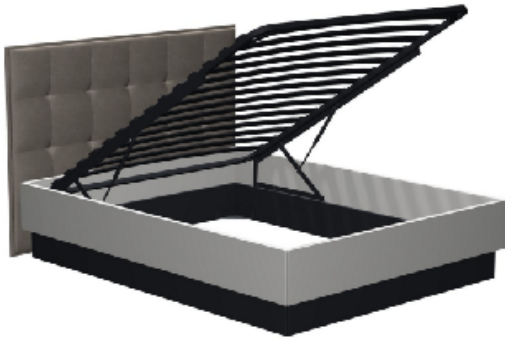

\$639

BoConcept®

Urban Danish Design since 1952

BEDROOM

BoConcept®
Urban Danish Design since 1952

BEDROOM

Lugano Storage Bed with Lift-Up Frame

Stone Gray Frisco Fabric
Matte White Lacquer / Charcoal Gray Lacquer