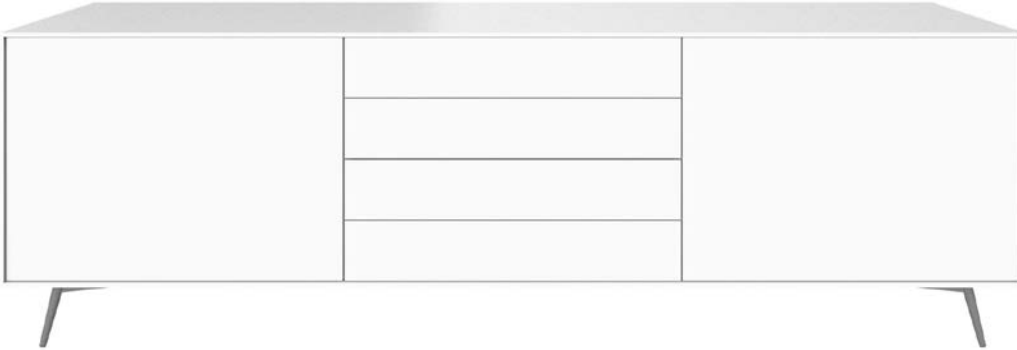

Matte Pale Pink Structure Lacquer

SKU# 370021300166

\$229

BoConcept[®]

Urban Danish Design since 1952

SIDEBOARDS

BoConcept[®]
Urban Danish Design since 1952

SIDEBOARDS