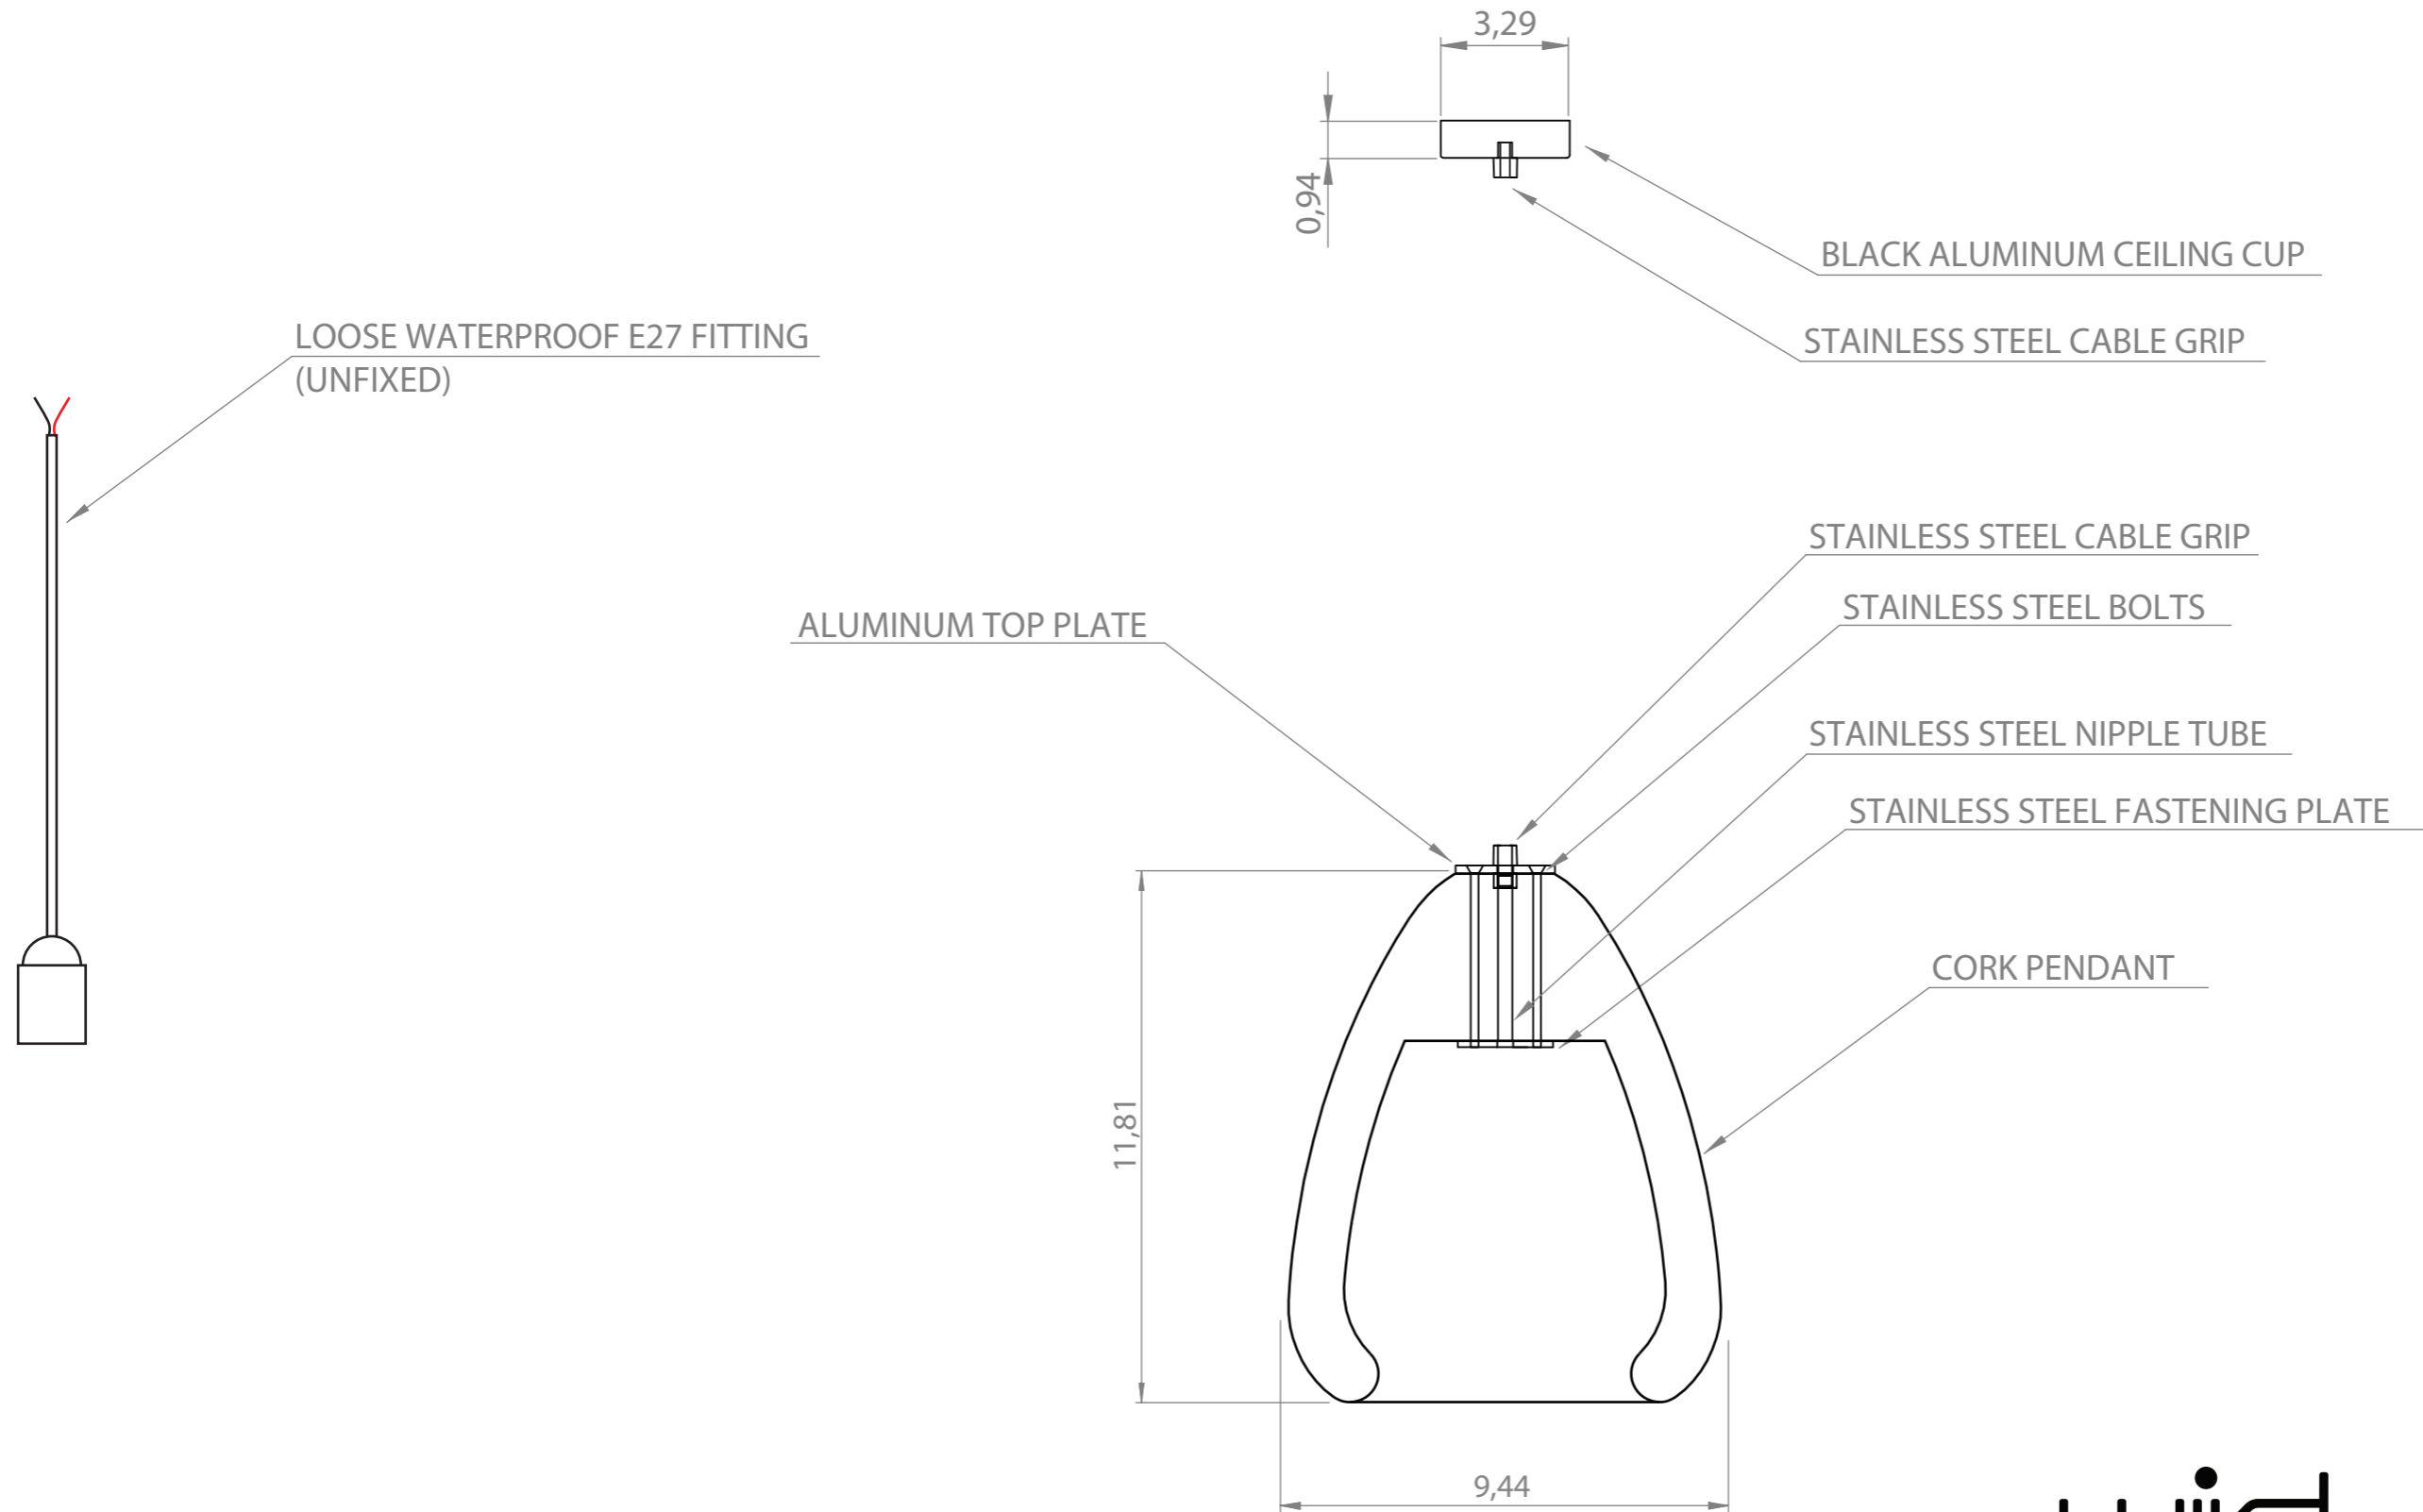

Cork Pendant Shades and Suspension System

Small Cork Pendant - Measurements in inches (Avg Weight = 1,6 Kg)

Standard Cork Pendant - Measurements in inches (Avg Weight = 2,8 Kg)