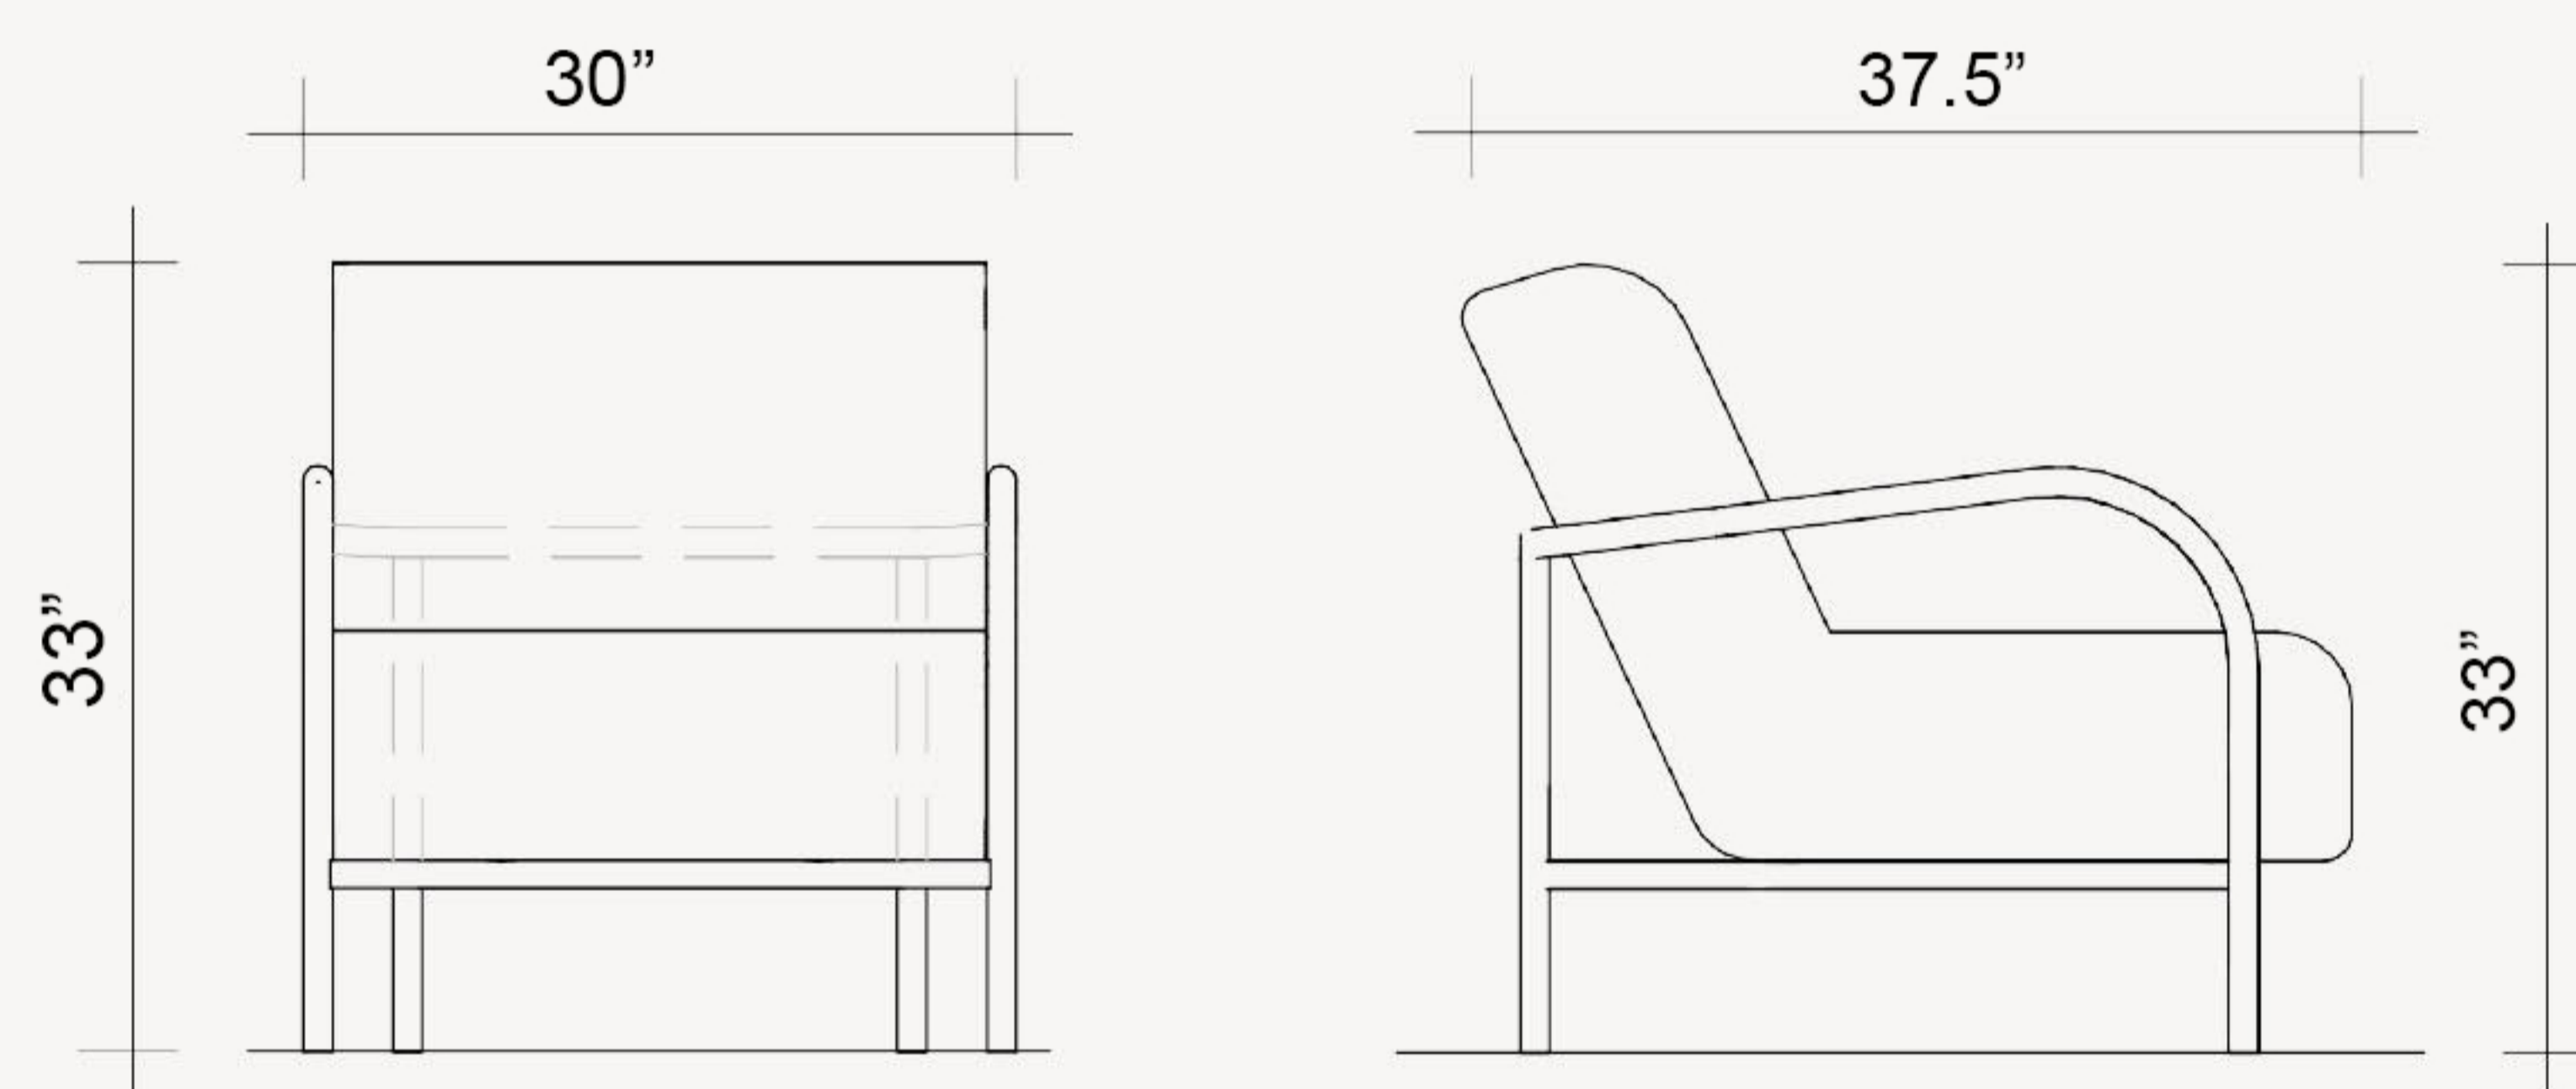

TEDDY CHAIR

Staunch Canvas

Abyss Moonbeam

Abyss Snow

Fully upholstered Armchair in cream Teddy fabric. Hand stitched leather wrapped frame.

FABRIC REQUIRED

3.3yds

FINISH OPTIONS

- Available in the Cream Teddy Fabric
- Available in various other fabric and leather options

LEG OPTIONS

- Available in Leather Wrapped
- Powder Coated in base of your choice
- Plated Frame options

SIZE

30"L x 37.5"W x 33"H