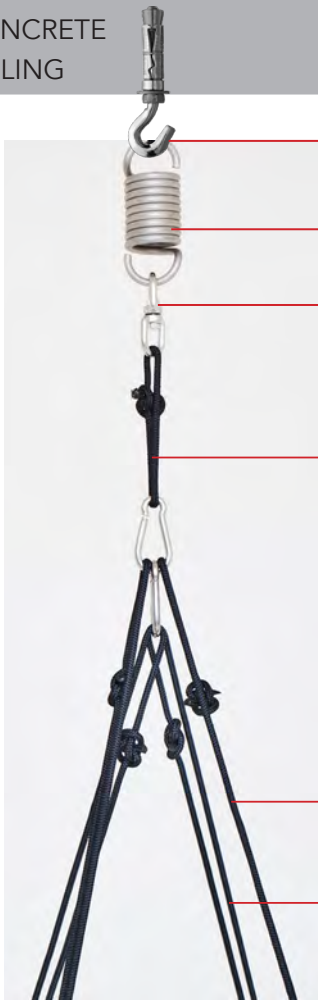

→ Rope to go around beam
- 130cm / 51 inches

→ Swivel

This rope can be adjusted to suit the ceiling height / hanging point height. This can be any length.

→ Front Ropes (here wknees / legs are) go in the TOP Carabiner

→ Back ropes (where head is) to go in bottom carabiner

Top carbiner to floor:
suggested height 218 cm
85.8 inches
(can be hung to height to suit customer)

Top carbiner to front tip of chair:
approx 175cm
69 inches

Floor

Floor to tip of chair: - this measurement can be adjusted to individual preference.
Normal chair height of 42 - 47 cm / 16.5" - 18.5" can be used as an indication

**We have found that if hung lower rather than higher it is more comfortable*

CONCRETE
CEILING

Rawl hook expanding bolt

Spring

Swivel

- to ensure that chair can face in any direction
- 360 degrees

This rope can be adjusted to suit
the ceiling height / hanging point height
This can be any length.