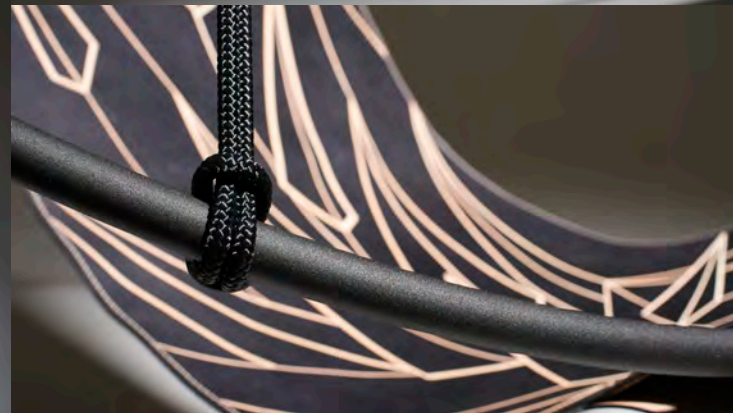

Engraved Rose Sling hanging chair
- with hand carved roses into thick veg tan leather

Sling hanging chair - Face of Africa

Sling chair - Face of Africa collection - Aloe design

Sling - Face of Africa Collection - choose from these different designs - by illustrator Tsepo Makate