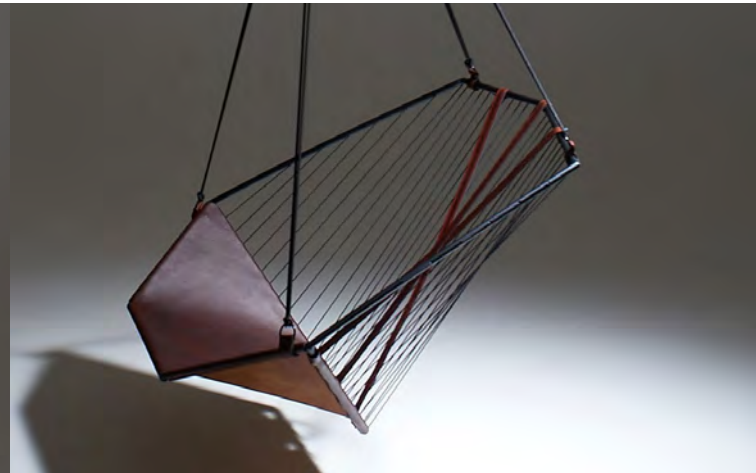

Floor to tip of chair:
- this measurement can be adjusted to individual preference.
Normal chair height of 42 - 47 cm / 16.5" - 18.5" can be used as an indication

*We have found that if hung lower rather than higher it is more comfortable