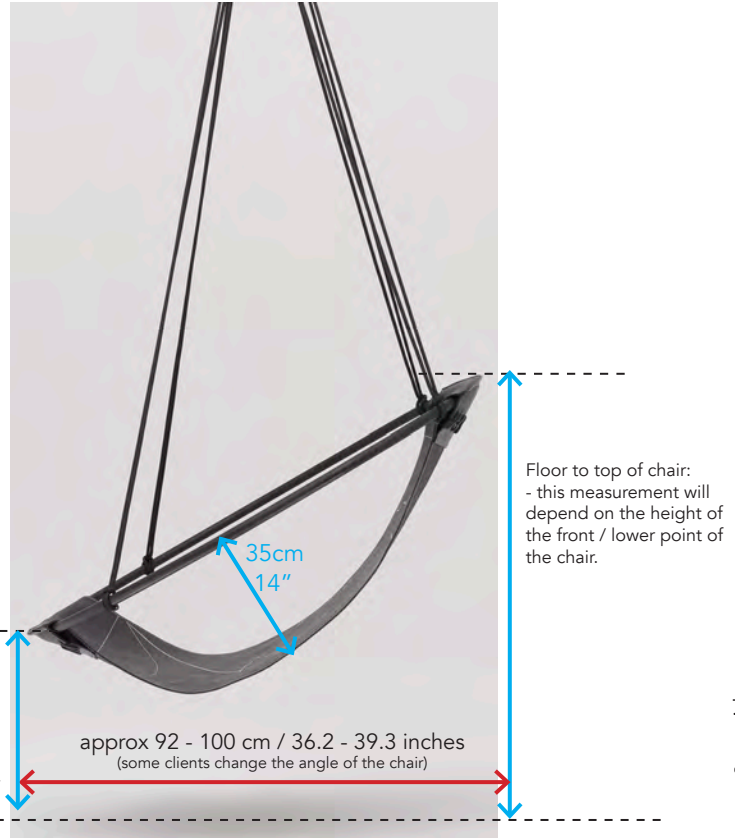

Leaves B

Aloe

Protea

Blue Crane

Sling hanging chair - Debossed leaves

Sling hanging chair - Debossed leaves

SLING hanging chair - Debossed geometric (deconstructed Giraffe)

SLING hanging chair - Debossed geometric (deconstructed Giraffe)

Floor to tip of chair:
- this measurement can be adjusted to individual preference.
Normal chair height of 42 - 47 cm / 16.5" - 18.5" can be used as an indication

*We have found that if hung lower rather than higher it is more comfortable

→ Rope to go around beam
- 130cm / 51 inches

→ Swivel

This rope can be adjusted to suit the ceiling height / hanging point height. This can be any length.

→ Front Ropes (here wknees / legs are) go in the TOP Carabiner

Floor

Floor to tip of chair: - this measurement can be adjusted to individual preference.
Normal chair height of 42 - 47 cm / 16.5" - 18.5" can be used as an indication

**We have found that if hung lower rather than higher it is more comfortable*