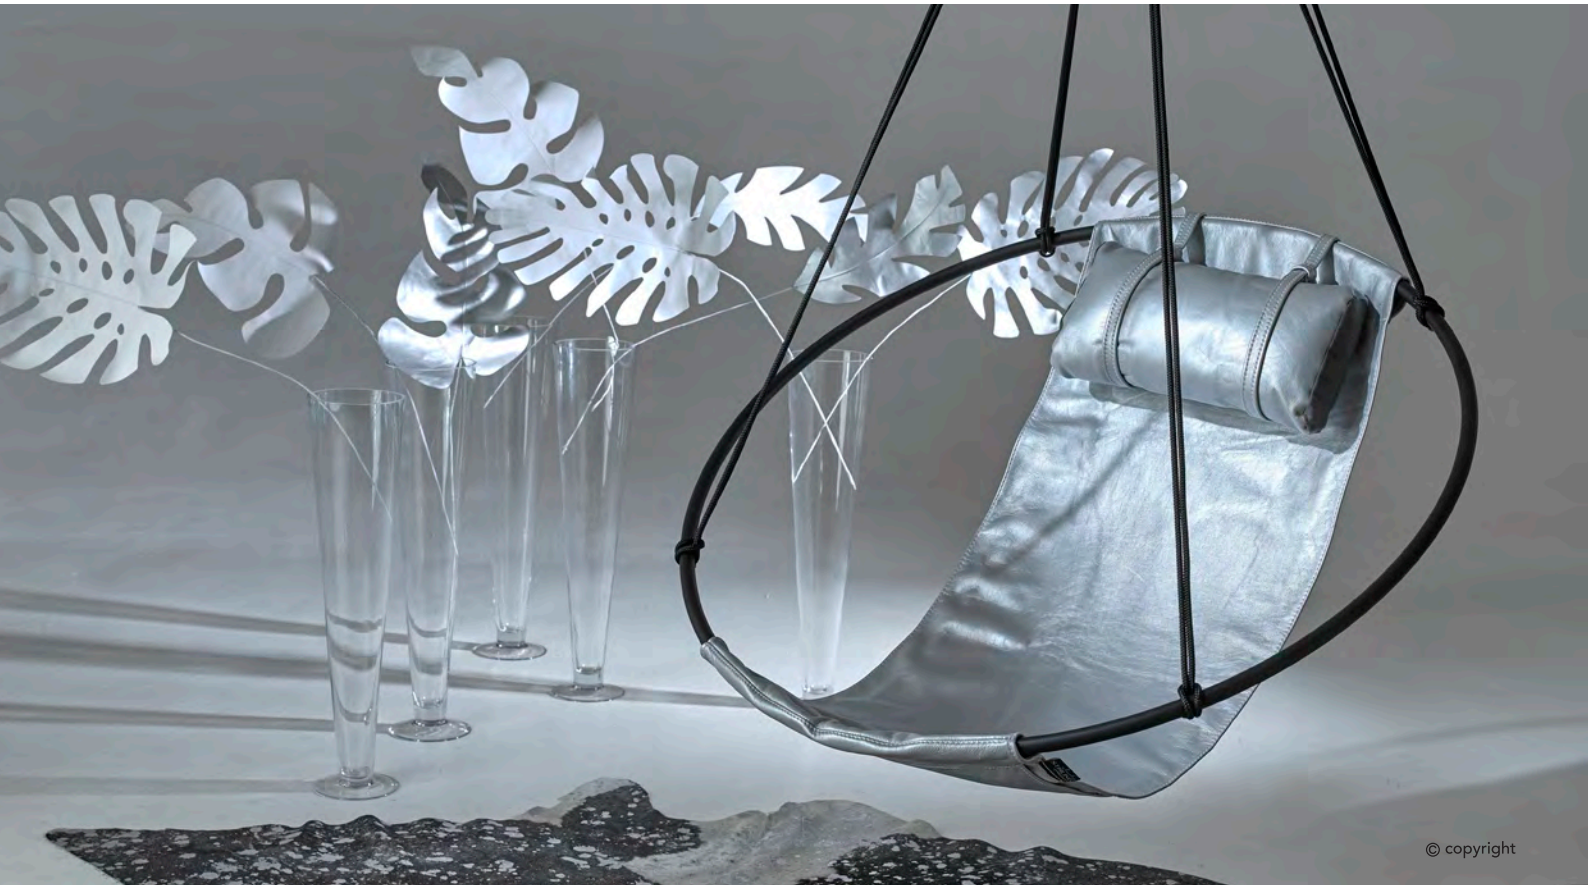

Sling Hanging Chair - Metallics leather
- 2 sheets of leather, bottom one backed with original Schwe Schwe material

Sling hanging chair - WHITE - soft upholstery leather with full grain finish

TRAVEL + DESIGN NEWS

SLING hanging chair - Outdoor/Indoor/Undercover
- Vegan and Environmentally Friendly

Rose Sling hanging swing seat
- each petal is hand sewn resulting in beautiful
and distinctive, detailed stitchwork on each chair

CONCRETE
CEILING

Rawl hook expanding bolt

Spring

Swivel

- to ensure that chair can face in any direction
- 360 degrees

This rope can be adjusted to suit
the ceiling height / hanging point height
This can be any length.