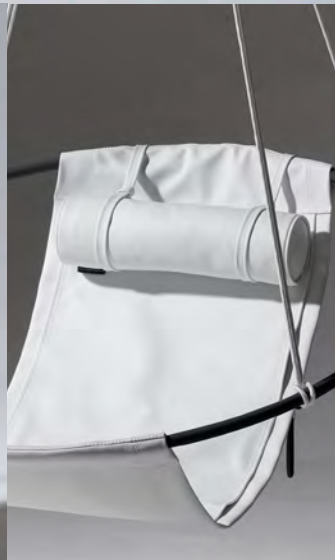

Sling hanging chair - Special Edition in sage green / celadon

Sling hanging chair - Oil tanned leather
- a soft leather that will develop a rich patina with use,
leaving memories which makes your chair truly personal

SLING hanging chair - Outdoor/Indoor/Undercover
- Vegan and Environmentally Friendly

Rose Sling hanging swing seat
- each petal is hand sewn resulting in beautiful
and distinctive, detailed stitchwork on each chair