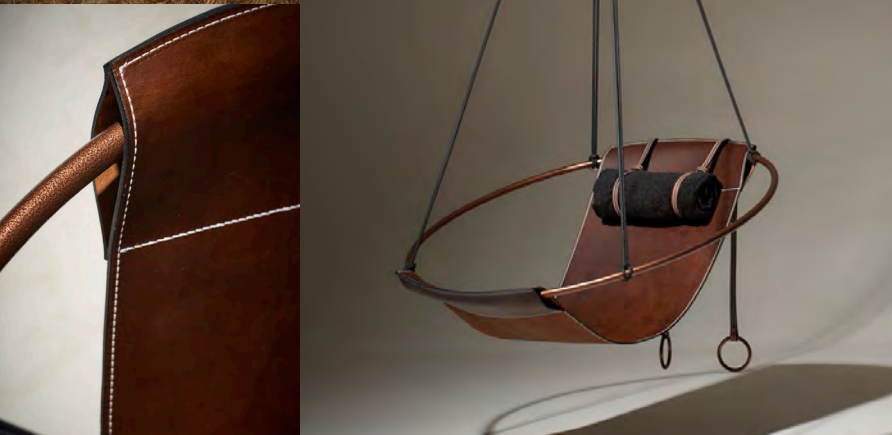

Sling hanging chair - thick BLACK leather

Sling Hanging Chair - thick BLACK leather
*note they flatpack for ease of shipping

Sling - DARK BROWN thick leather

Sling - DARK BROWN

Sabi Sabi Earth Lodge

Sling hanging chair - GOLD Leather

Sling Hanging Chair - OCHRE Leather

Sling hanging chair - OCHRE / GOLD leather bolsters

Holloway Li
Bermonds Locke Hotel
London / United Kingdom

Sling Hanging Chair - BRONZE Leather

Sling Hanging Chair - SILVER Leather

Sling Hanging Chair - Metallics leather
- 2 sheets of leather, bottom one backed with original Schwe Schwe material

Sling hanging chair - WHITE - soft upholstery leather with full grain finish

TRAVEL + DESIGN NEWS